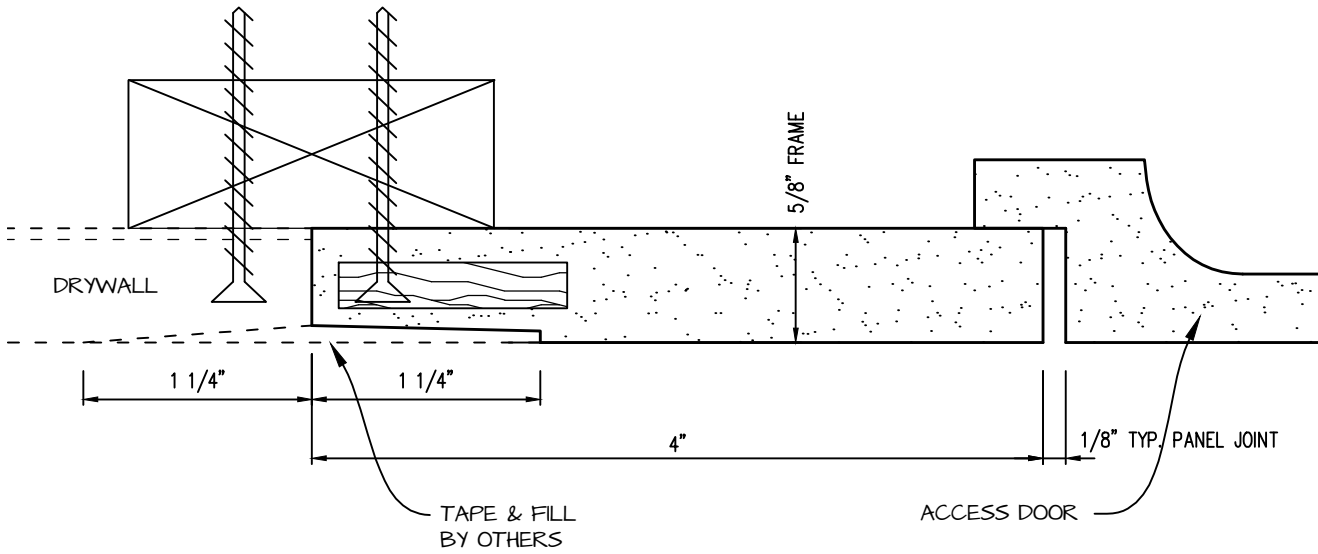

POP-OUT GFRG ACCESS PANEL SECTION

CASTLE ACCESS PANELS & FORMS INC. 173 Adesso Drive, Unit 2, Concord ON L4K 3C3 Phone (905)738-8089 Fax (905)760-9234 inquiries@castleaccesspanels.com www.CastleAccessPanels.com	DESIGNED: Q.P	
	DATE:	
	APPROVED: J.R	
CUSTOMER:	PROJECT:	QTY:
TITLE:	DWG NO:	SHEET OF