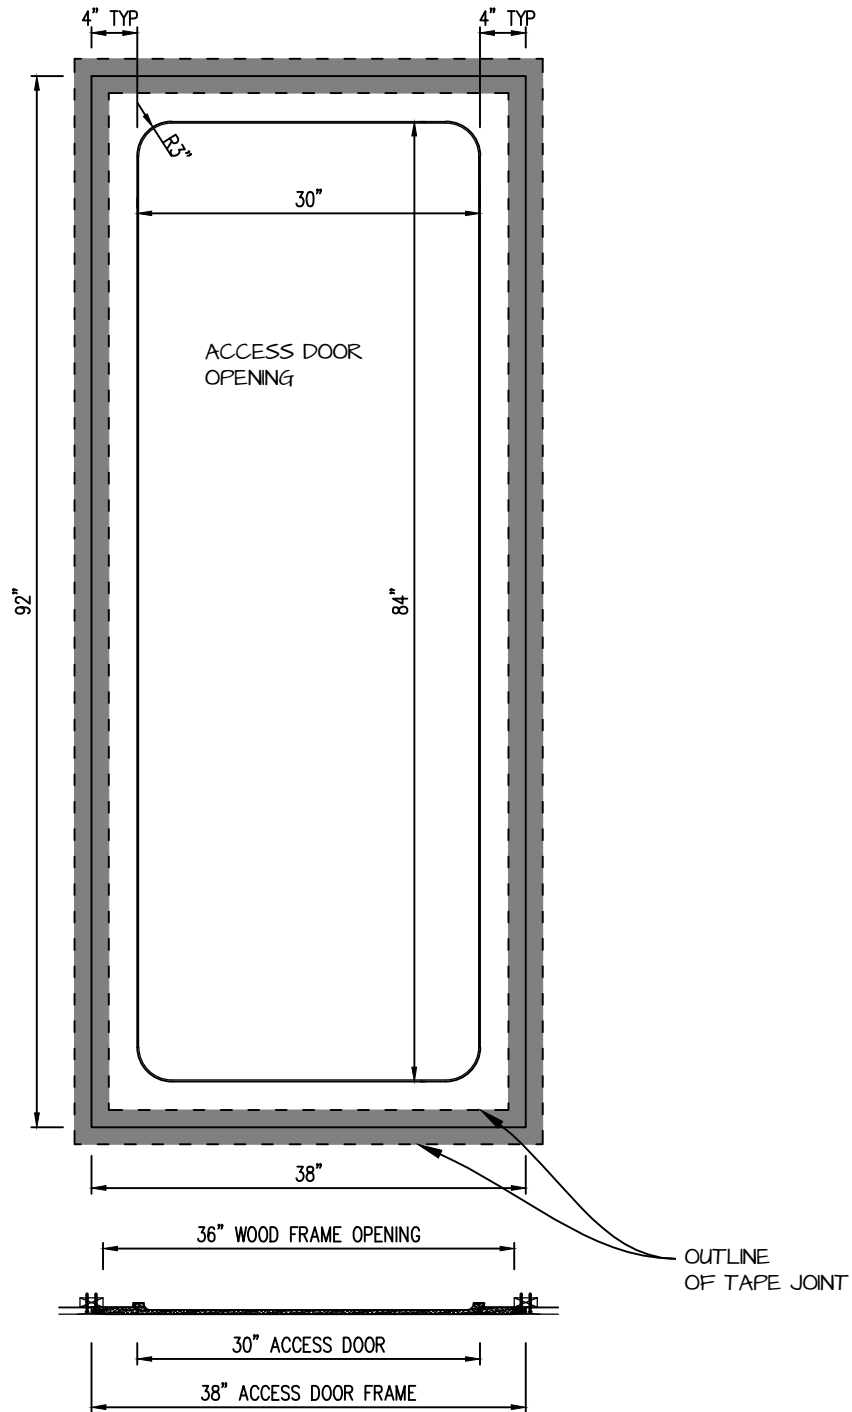

**POP OUT RADIUS CORNER ACCESS PANEL 30"x84"**  
**GFRG-RC-583084**

 <p><b>CASTLE ACCESS PANELS &amp; FORMS INC.</b>          173 Adesso Drive, Unit 2, Concord ON L4K 3C3          Phone (905)738-8089 Fax (905)760-9234          inquiries@castleaccesspanels.com  <a href="http://www.CastleAccessPanels.com">www.CastleAccessPanels.com</a></p>	DESIGNED: Q.P	
	DATE:	
	APPROVED: J.R	
CUSTOMER:	PROJECT:	QTY:
TITLE:	DWG NO:	SHEET OF