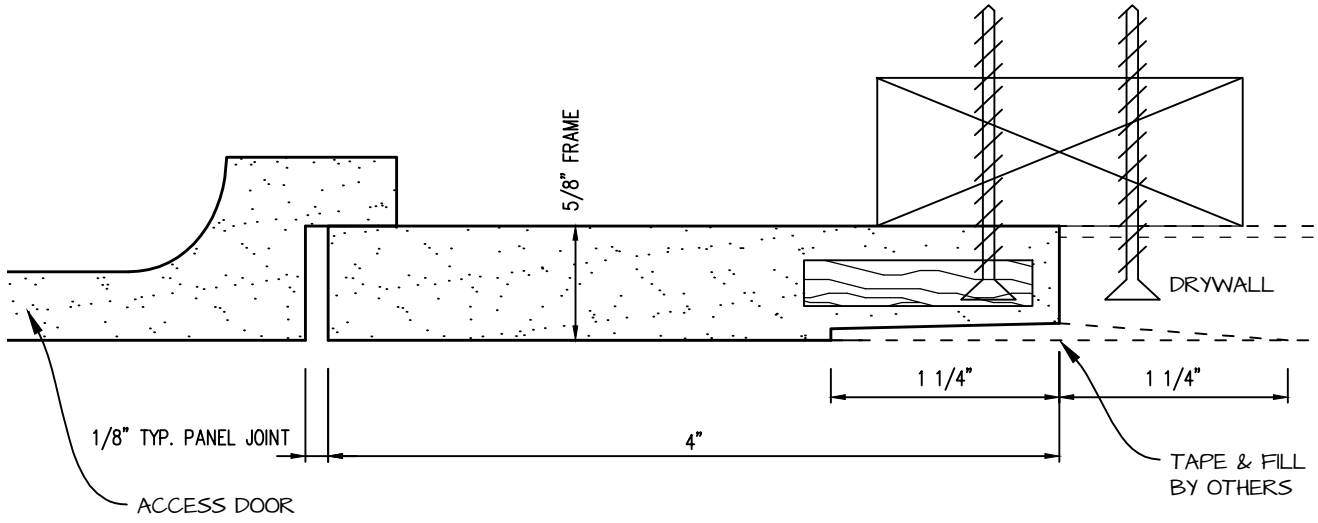

POP-OUT GFRG ACCESS PANEL SECTION

CASTLE ACCESS PANELS & FORMS INC. 173 Adesso Drive, Unit 2, Concord ON L4K 3C3 Phone (905)738-8089 Fax (905)760-9234 inquiries@castleaccesspanels.com www.CastleAccessPanels.com	DESIGNED: Q.P	
	DATE:	
	APPROVED: J.R	
CUSTOMER:	PROJECT:	QTY:
TITLE:	DWG NO:	SHEET OF