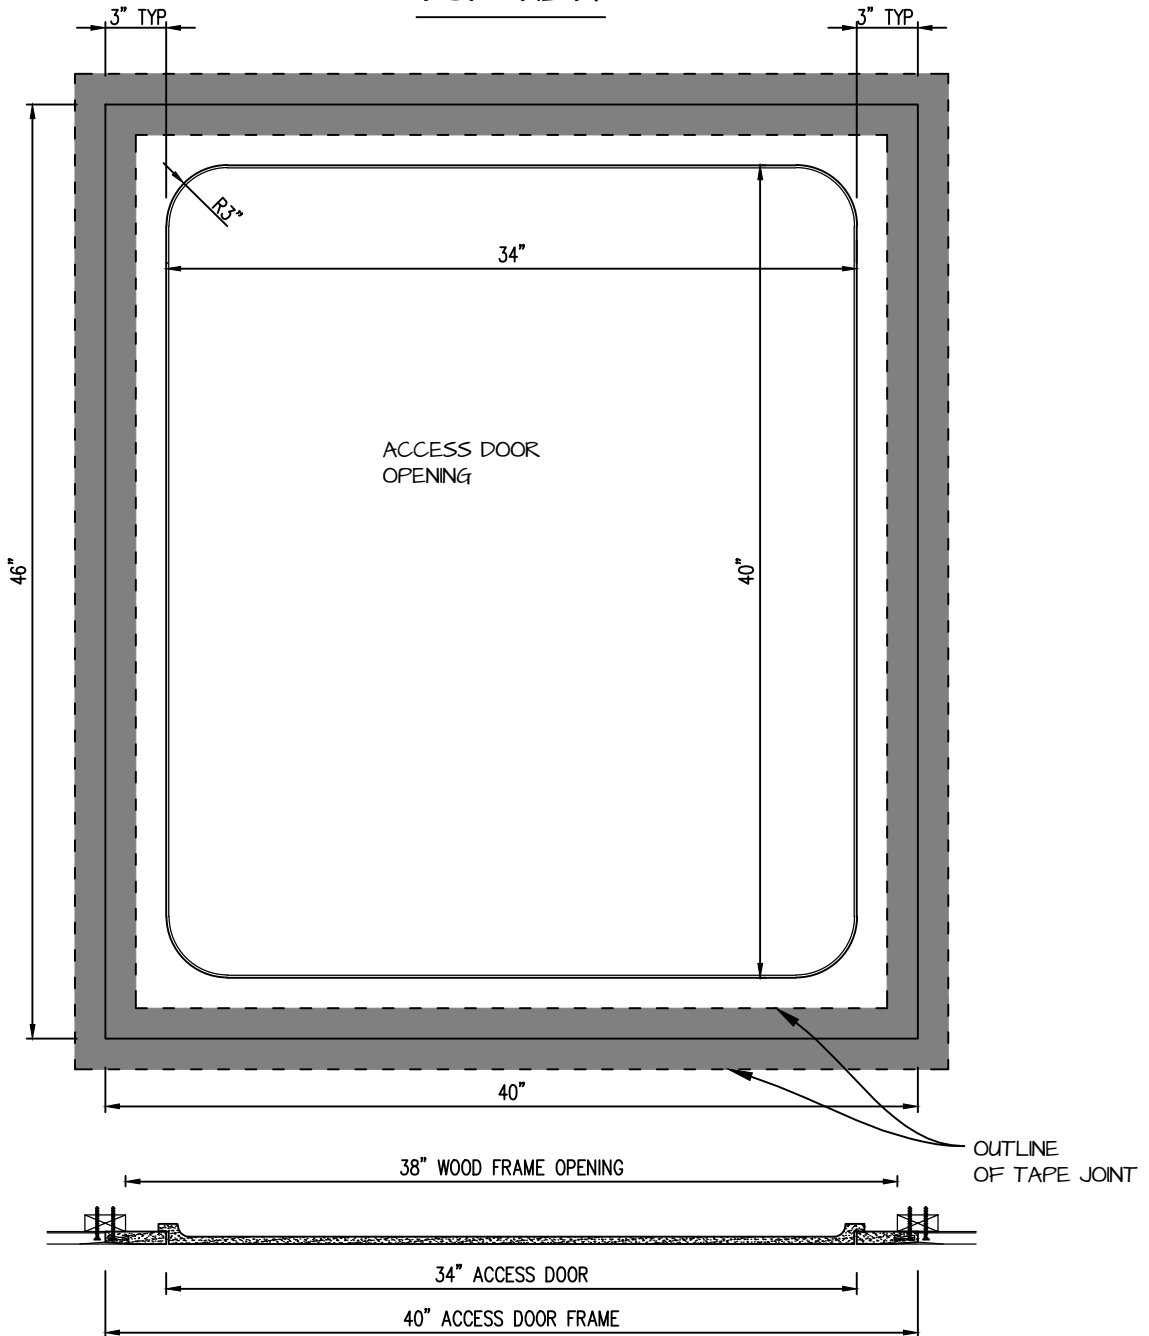

POP OUT RADIUS CORNER ACCESS PANEL 34"x40"
GFRG-RC-583440

TOP VIEW

| | | |
|--|---------------|----------|
|  <p>CASTLE ACCESS PANELS & FORMS INC. 173 Adesso Drive, Unit 2, Concord ON L4K 3C3 Phone (905)738-8089 Fax (905)760-9234 inquiries@castleaccesspanels.com www.CastleAccessPanels.com</p> | DESIGNED: Q.P | |
| | DATE: | |
| | APPROVED: J.R | |
| CUSTOMER: | PROJECT: | QTY: |
| TITLE: | DWG NO: | SHEET OF |