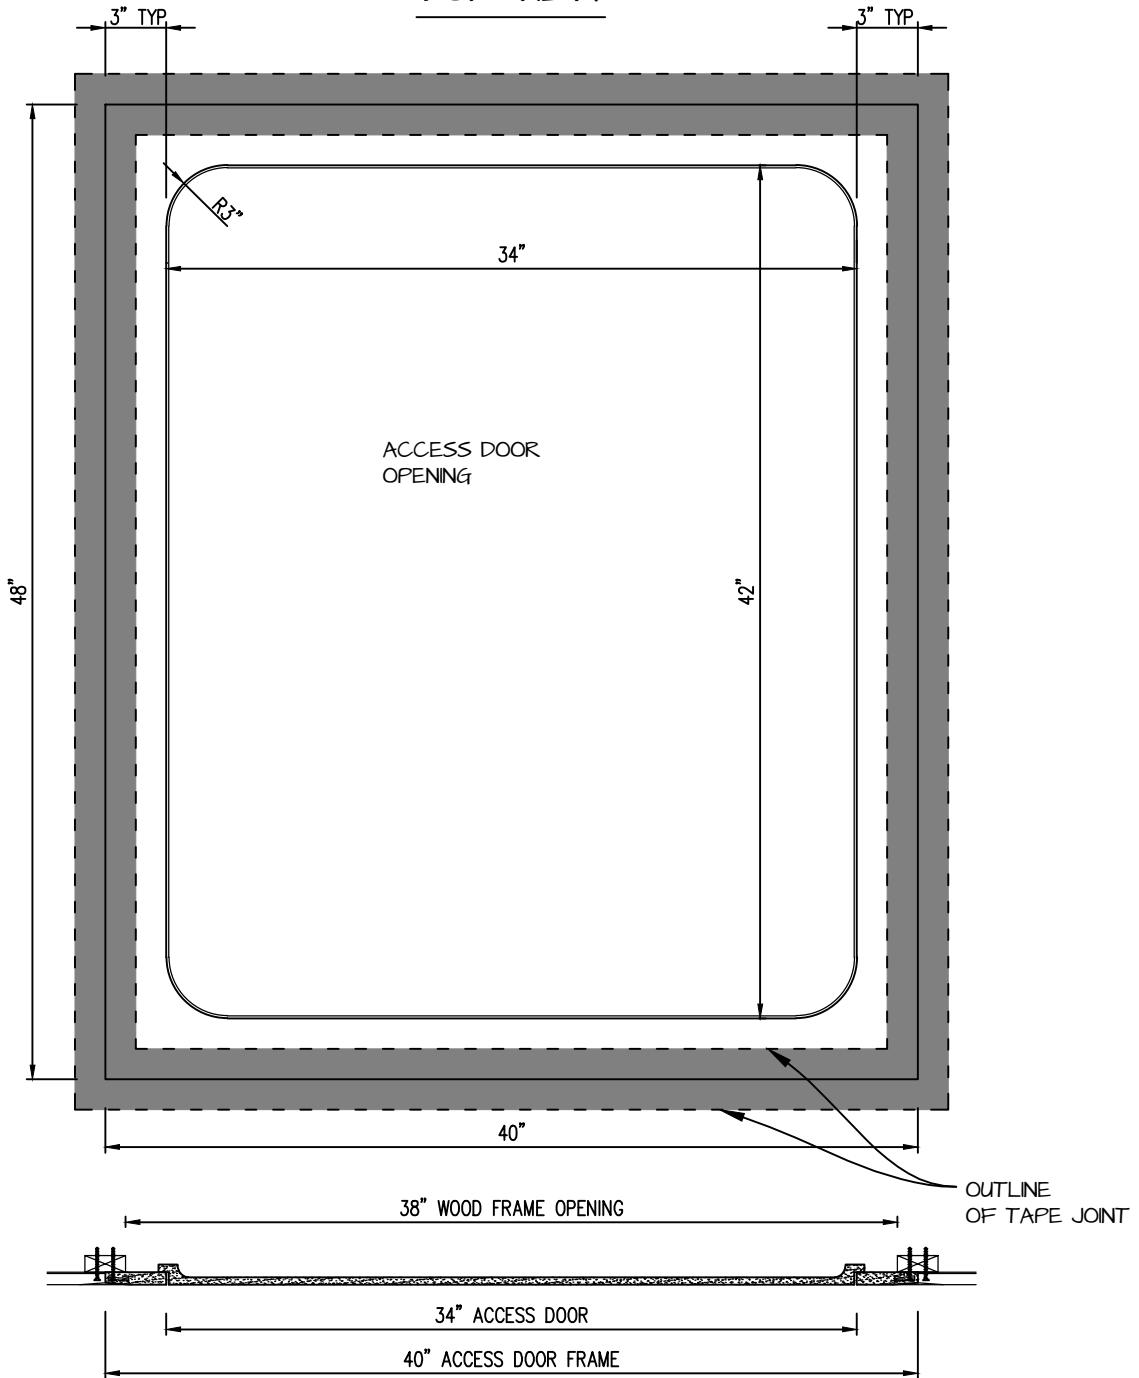

**POP OUT RADIUS CORNER ACCESS PANEL 34"x42"**  
**GFRG-RC-583442**

TOP VIEW

 <p><b>CASTLE ACCESS PANELS &amp; FORMS INC.</b>          173 Adesso Drive, Unit 2, Concord ON L4K 3C3          Phone (905)738-8089 Fax (905)760-9234          inquiries@castleaccesspanels.com  <a href="http://www.CastleAccessPanels.com">www.CastleAccessPanels.com</a></p>	DESIGNED: Q.P	
	DATE:	
	APPROVED: J.R	
CUSTOMER:	PROJECT:	QTY:
TITLE:	DWG NO:	SHEET OF