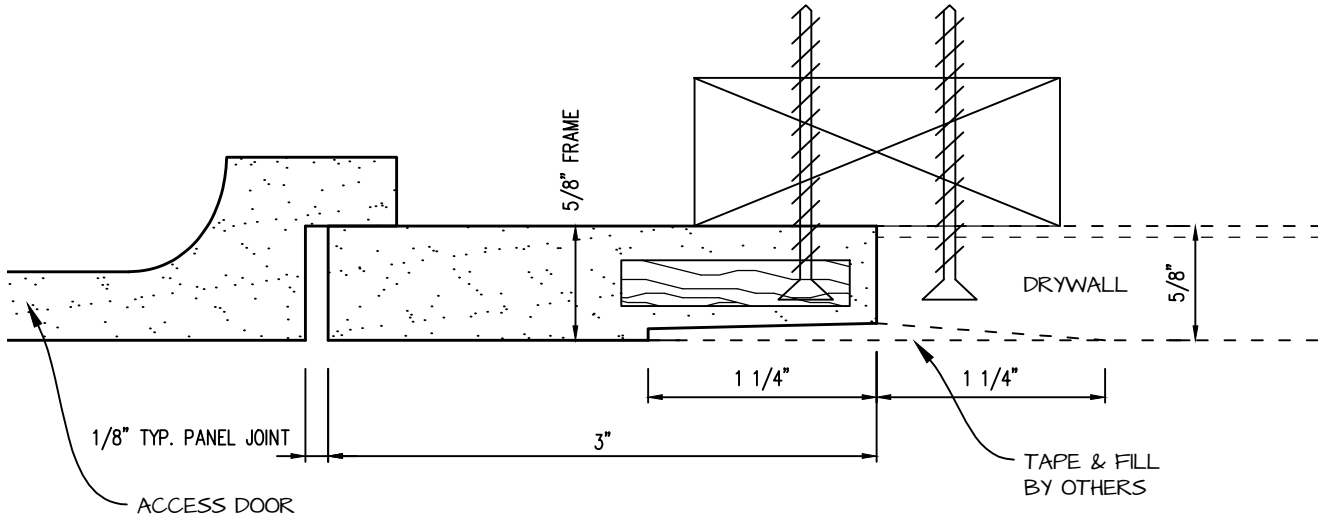

POP-OUT GFRG ACCESS PANEL SECTION

CASTLE ACCESS PANELS & FORMS INC. 173 Adesso Drive, Unit 2, Concord ON L4K 3C3 Phone (905)738-8089 Fax (905)760-9234 inquiries@castleaccesspanels.com www.CastleAccessPanels.com	DESIGNED: Q.P	
	DATE:	
	APPROVED: J.R	
CUSTOMER:	PROJECT:	QTY:
TITLE:	DWG NO:	SHEET OF