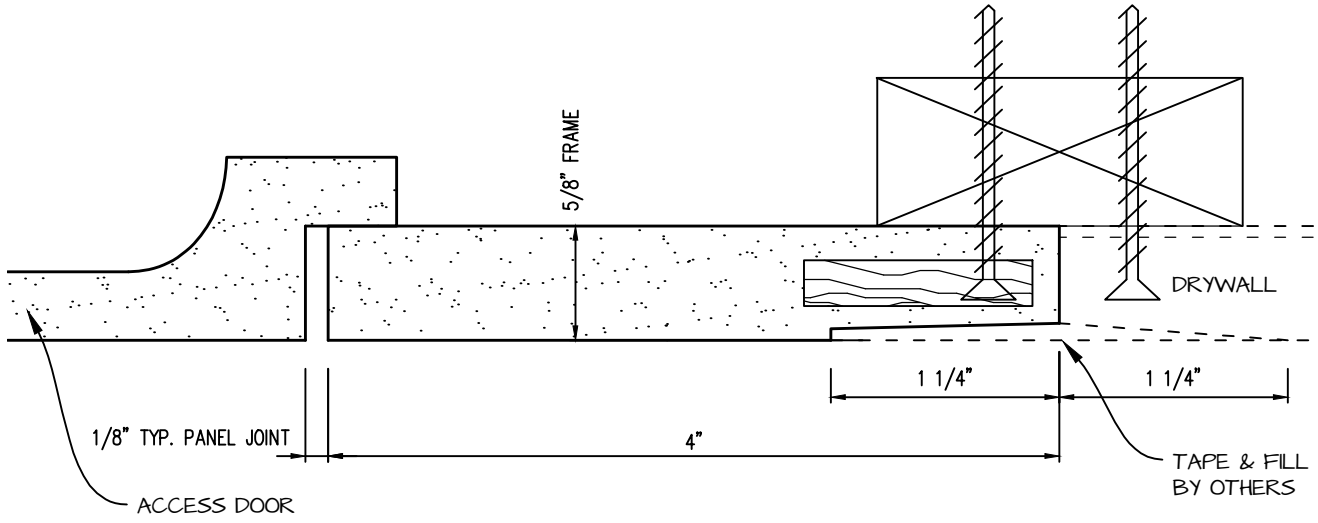

DWG NO:

SHEET OF

POP-OUT GFRG ACCESS PANEL SECTION

 <p>CASTLE ACCESS PANELS & FORMS INC. 173 Adesso Drive, Unit 2, Concord ON L4K 3C3 Phone (905)738-8089 Fax (905)760-9234 inquiries@castleaccesspanels.com www.CastleAccessPanels.com</p>	DESIGNED: Q.P	
	DATE:	
	APPROVED: J.R	
CUSTOMER:	PROJECT:	QTY:
TITLE:	DWG NO:	SHEET OF