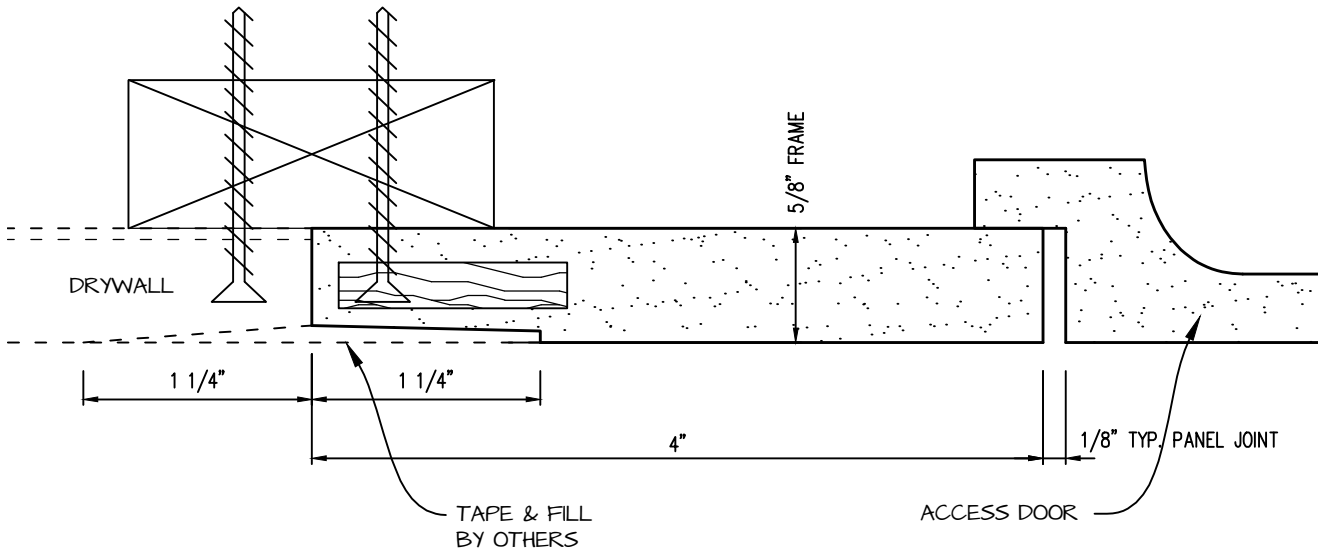

DWG NO:

SHEET OF

POP-OUT GFRG ACCESS PANEL SECTION

 <p>CASTLE ACCESS PANELS & FORMS INC. 173 Adesso Drive, Unit 2, Concord ON L4K 3C3 Phone (905)738-8089 Fax (905)760-9234 inquiries@castleaccesspanels.com www.CastleAccessPanels.com</p>	DESIGNED: Q.P	
	DATE:	
	APPROVED: J.R	
CUSTOMER:	PROJECT:	QTY:
TITLE:	DWG NO:	SHEET OF