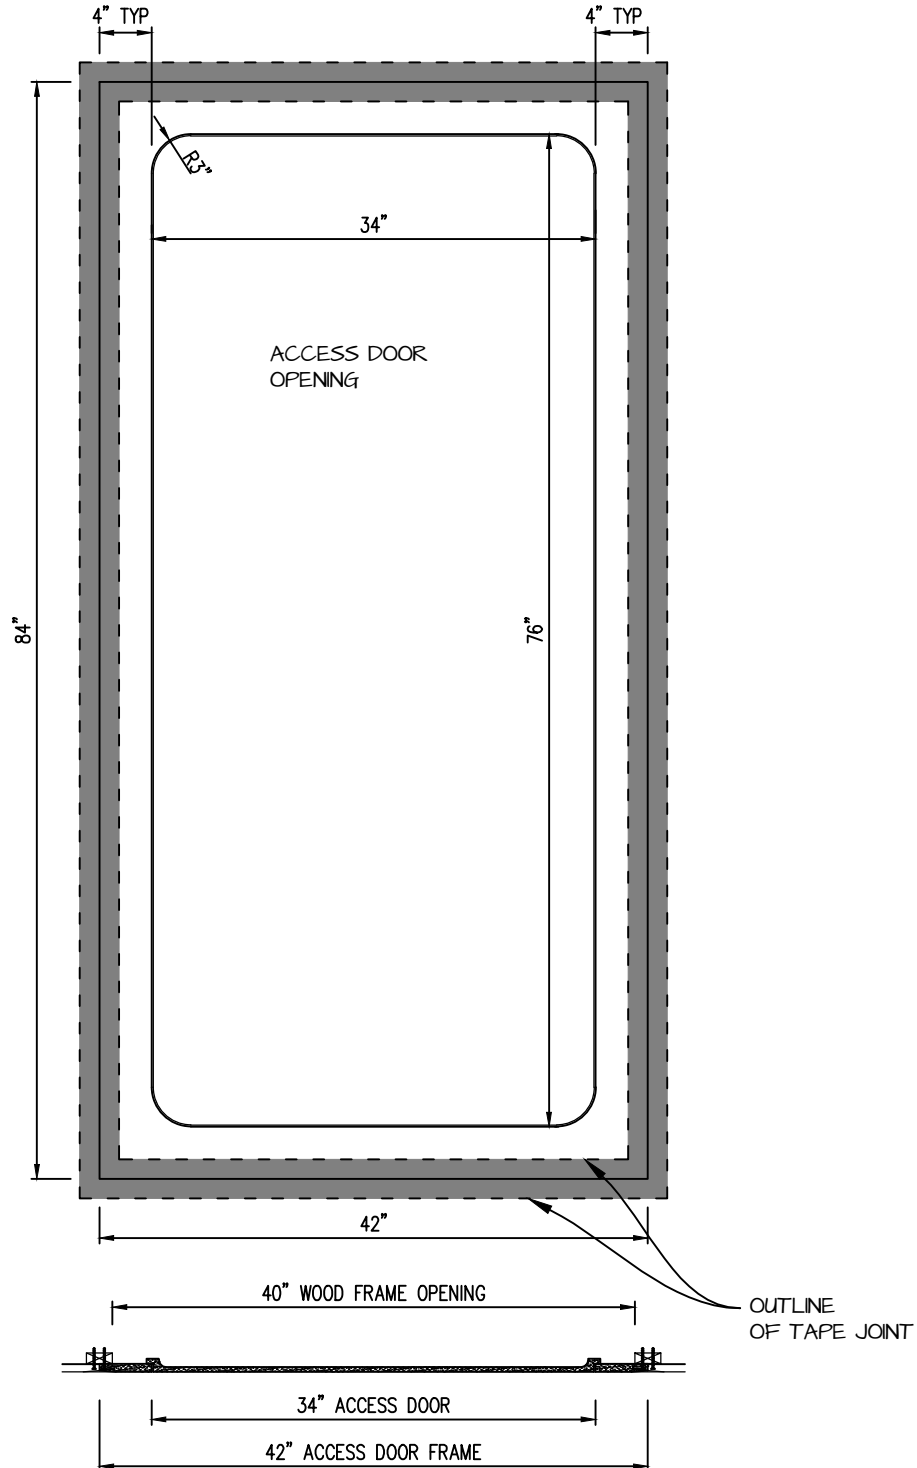

POP OUT RADIUS CORNER ACCESS PANEL 34"x76"

GFRG-RC-583476

CASTLE ACCESS PANELS & FORMS INC.

173 Adesso Drive, Unit 2, Concord ON L4K 3C3

Phone (905)738-8089 Fax (905)760-9234

inquiries@castleaccesspanels.com