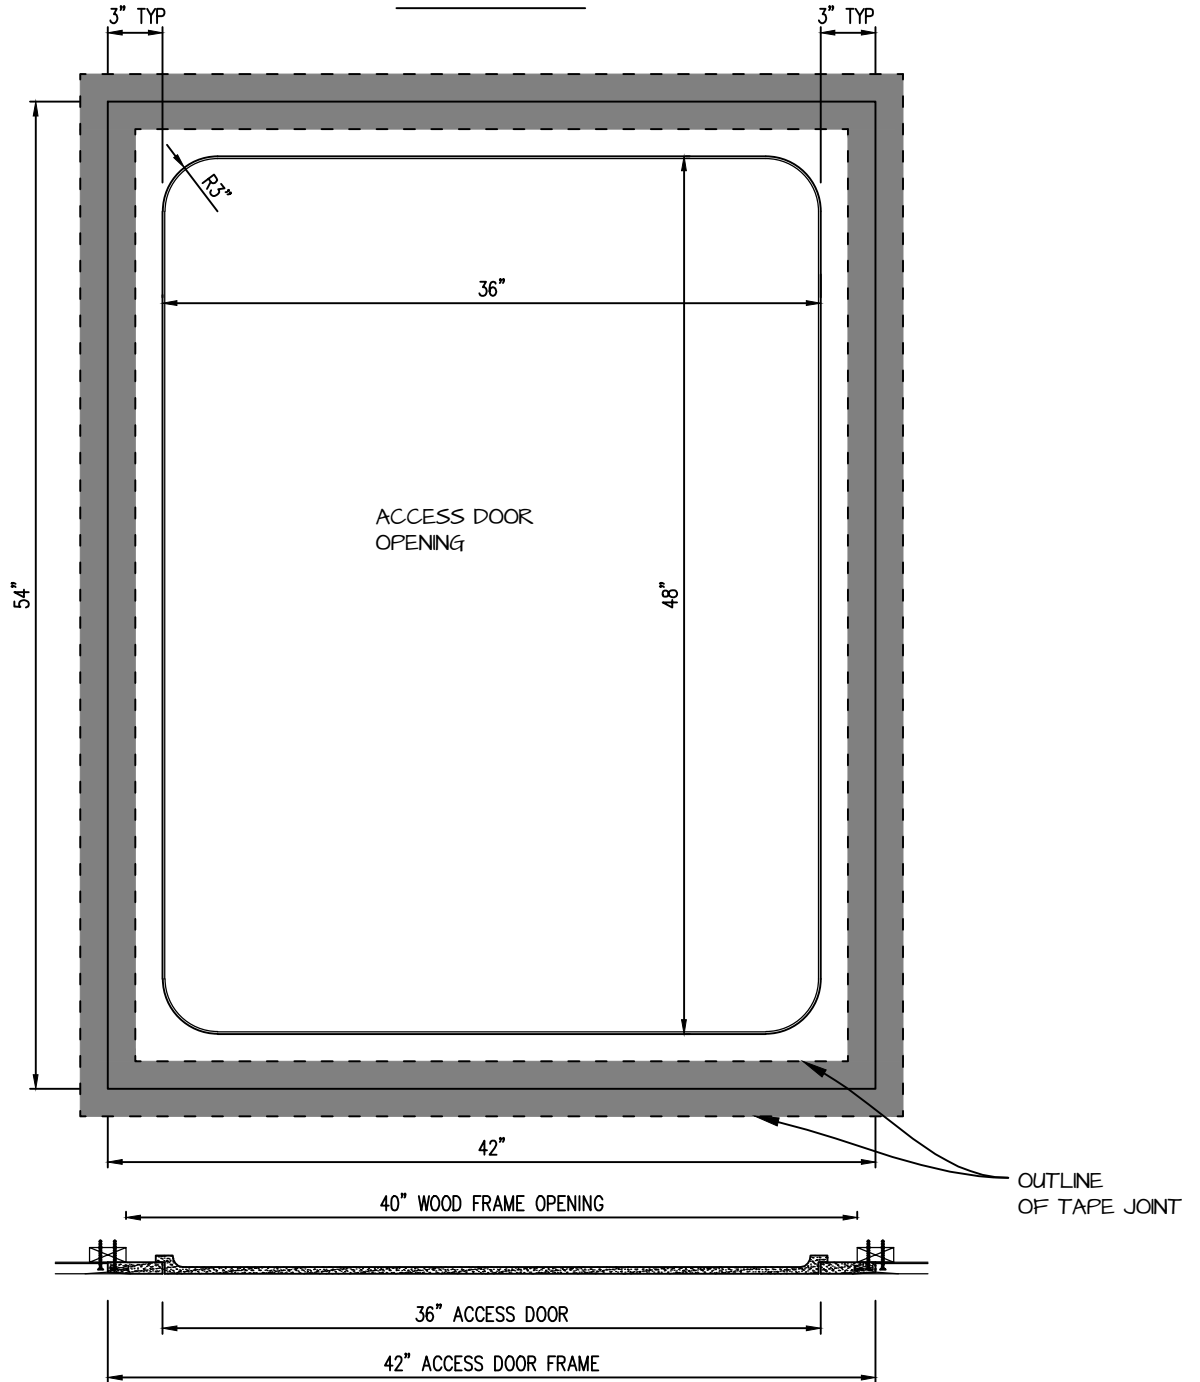

**POP OUT RADIUS CORNER ACCESS PANEL 38"x48"**  
**GFRG-RC-583848**

TOP VIEW

**CASTLE ACCESS PANELS & FORMS INC.**  
 173 Adesso Drive, Unit 2, Concord ON L4K 3C3  
 Phone (905)738-8089 Fax (905)760-9234  
 inquiries@castleaccesspanels.com  
[www.CastleAccessPanels.com](http://www.CastleAccessPanels.com)