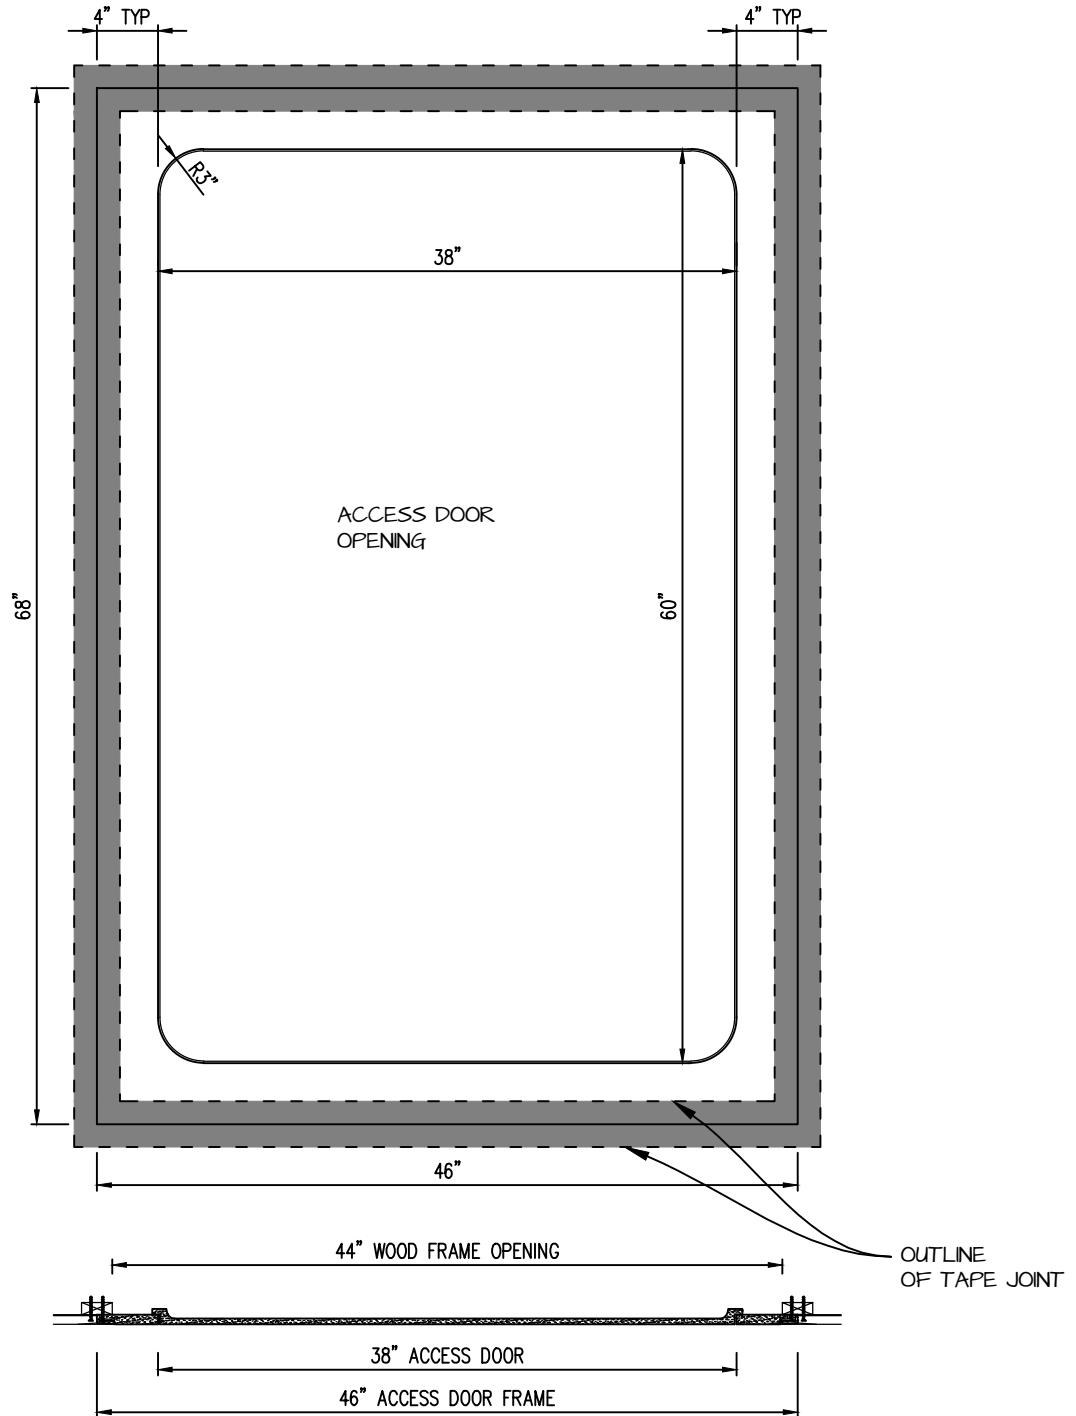

**POP OUT RADIUS CORNER ACCESS PANEL 38"x60"**  
**GFRG-RC-583860**

**CASTLE ACCESS PANELS & FORMS INC.**

173 Adesso Drive, Unit 2, Concord ON L4K 3C3

Phone (905)738-8089 Fax (905)760-9234

inquiries@castleaccesspanels.com

DWG NO:

SHEET OF