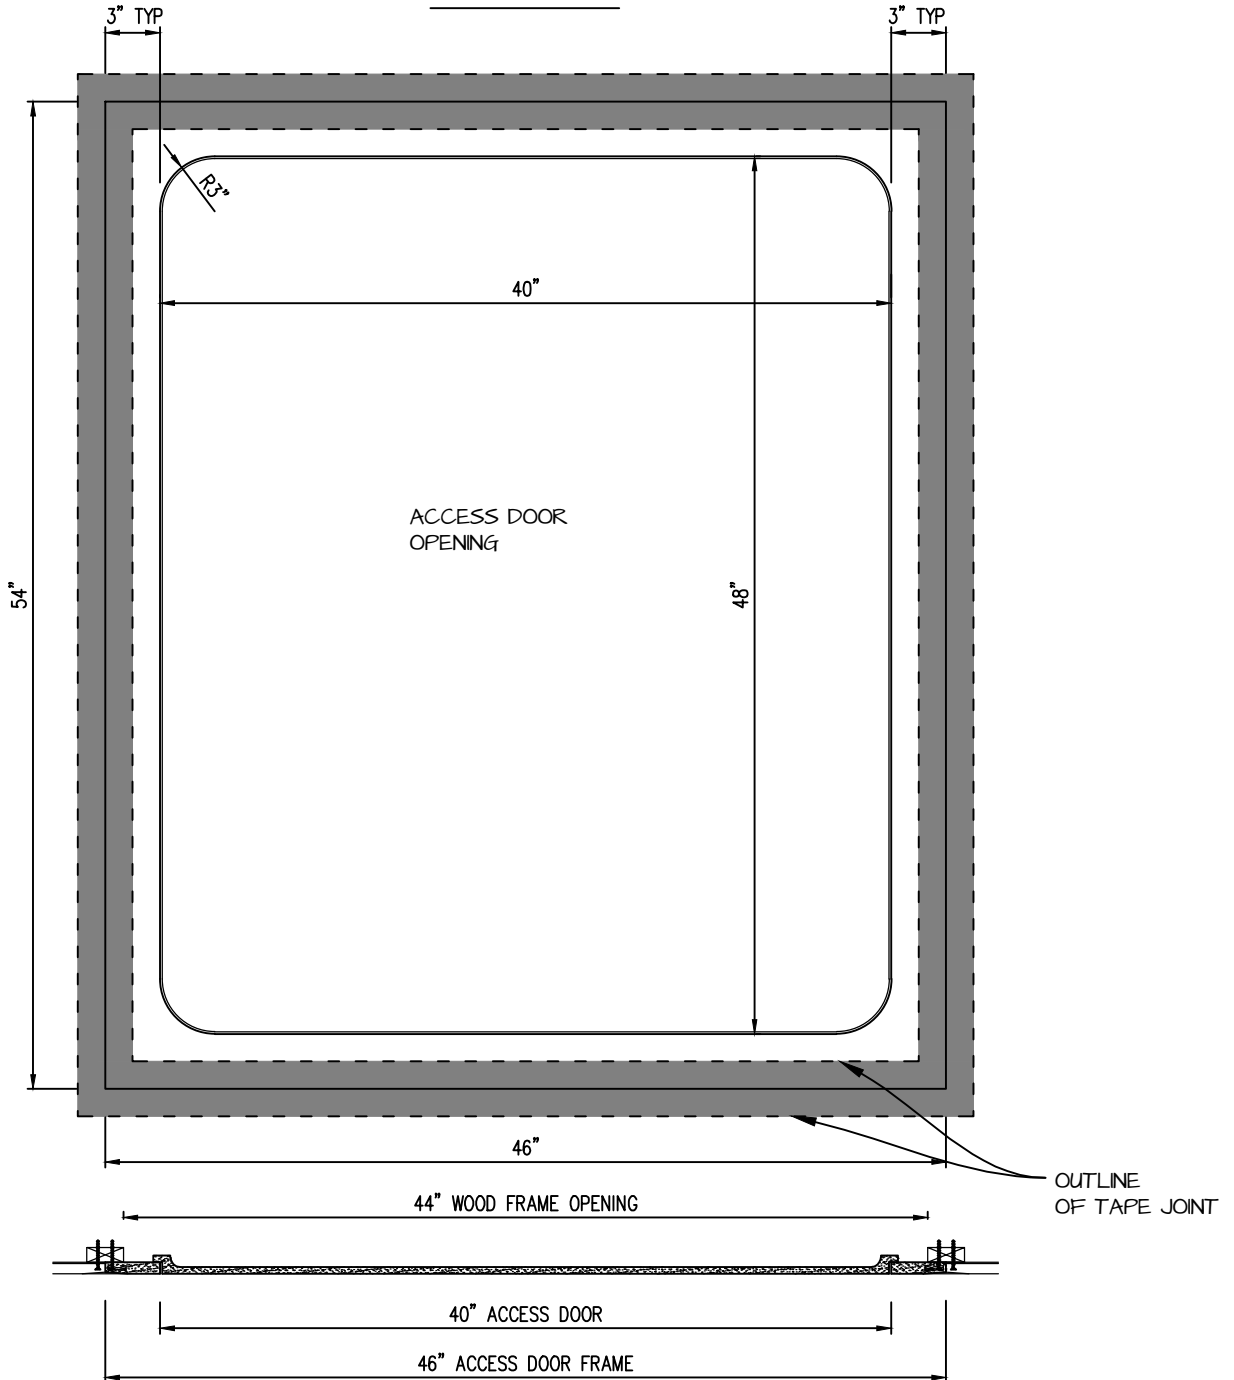

POP OUT RADIUS CORNER ACCESS PANEL 40"x48"
GFRG-RC-584048

TOP VIEW

CASTLE ACCESS PANELS & FORMS INC.
 173 Adesso Drive, Unit 2, Concord ON L4K 3C3
 Phone (905)738-8089 Fax (905)760-9234
 inquiries@castleaccesspanels.com
www.CastleAccessPanels.com