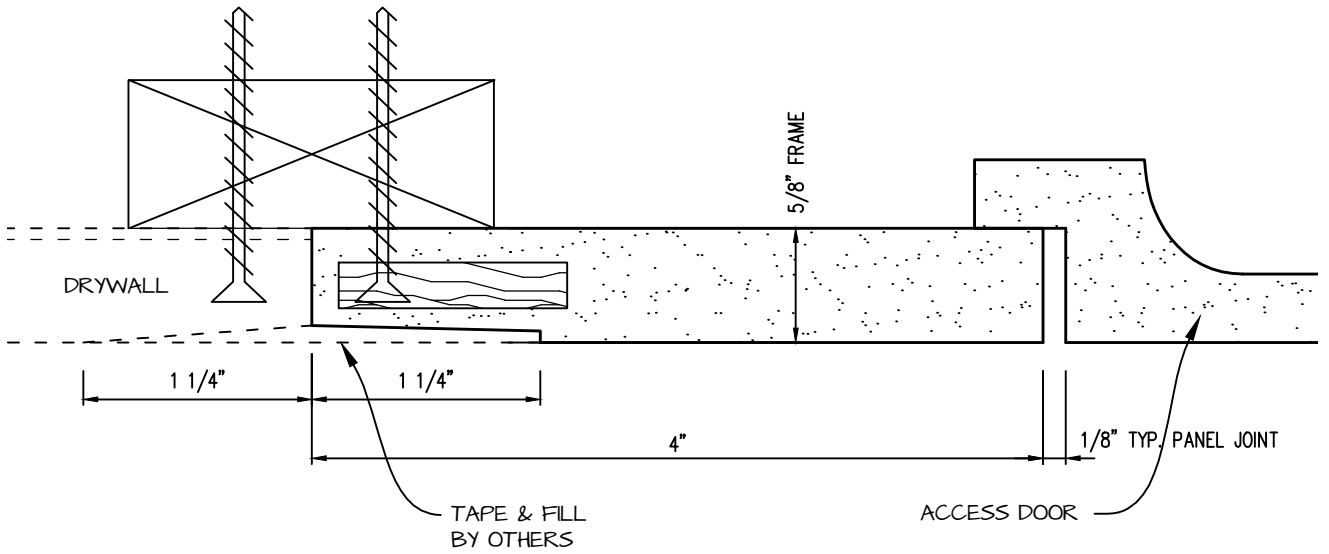

POP-OUT GFRG ACCESS PANEL SECTION

CASTLE ACCESS PANELS & FORMS INC. 173 Adesso Drive, Unit 2, Concord ON L4K 3C3 Phone (905)738-8089 Fax (905)760-9234 inquiries@castleaccesspanels.com www.CastleAccessPanels.com	DESIGNED: Q.P	
	DATE:	
	APPROVED: J.R	
CUSTOMER:	PROJECT:	QTY:
TITLE:	DWG NO:	SHEET OF