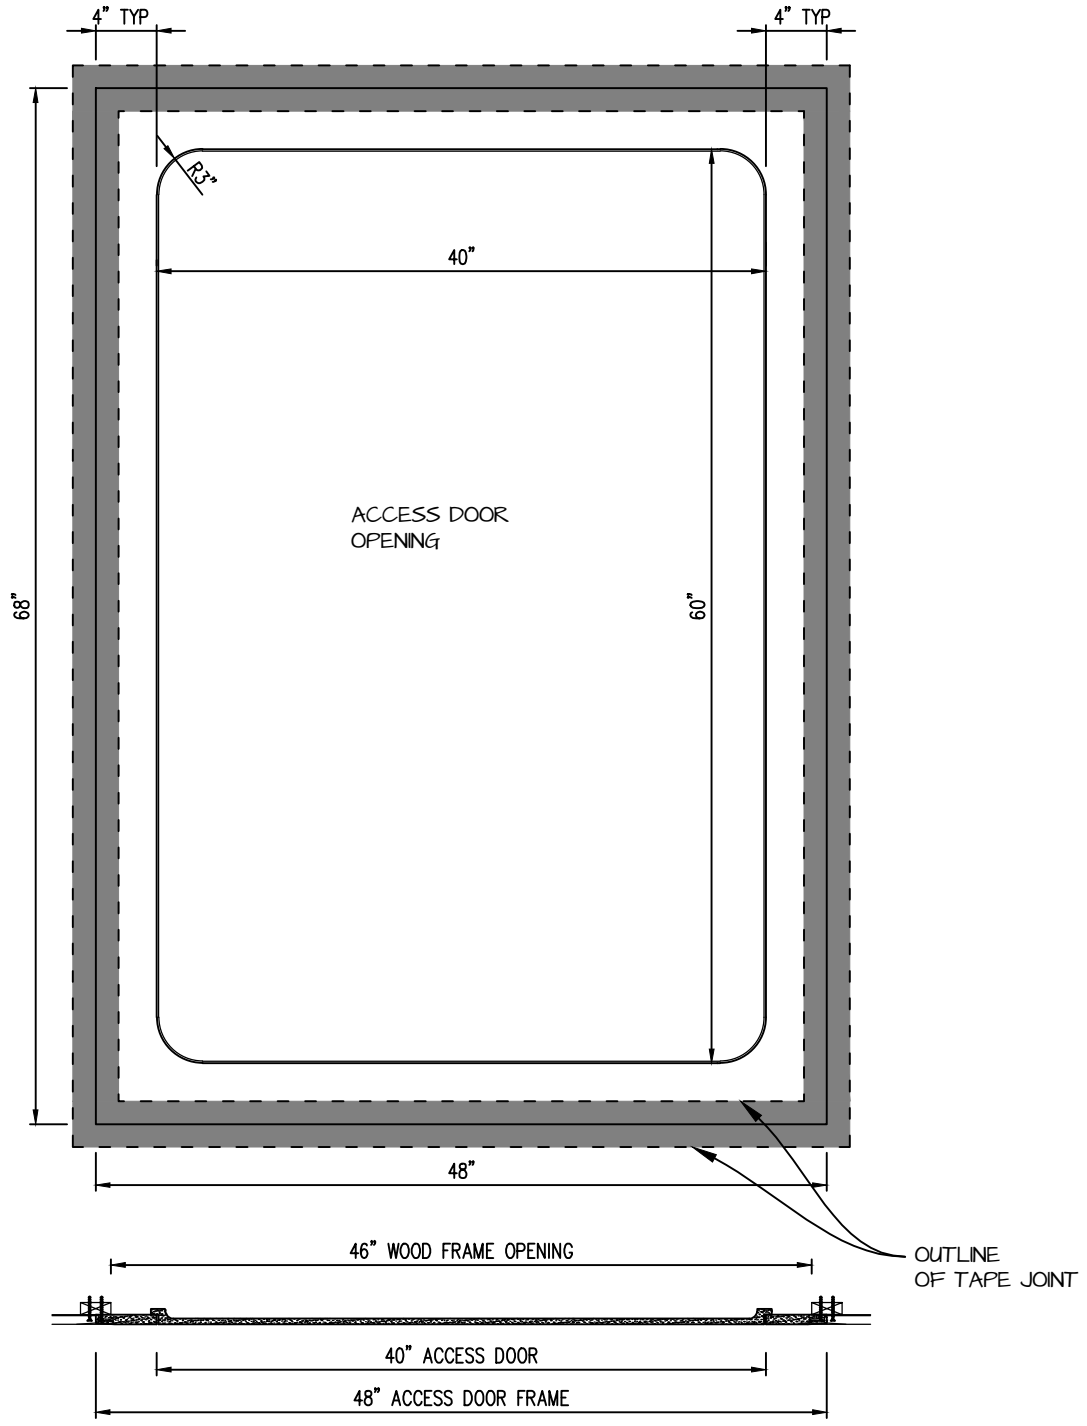

**POP OUT RADIUS CORNER ACCESS PANEL 40"x60"**  
**GFRG-RC-584060**

 <p><b>CASTLE ACCESS PANELS &amp; FORMS INC.</b>          173 Adesso Drive, Unit 2, Concord ON L4K 3C3          Phone (905)738-8089 Fax (905)760-9234          inquiries@castleaccesspanels.com  <a href="http://www.CastleAccessPanels.com">www.CastleAccessPanels.com</a></p>	DESIGNED: Q.P	
	DATE:	
	APPROVED: J.R	
CUSTOMER:	PROJECT:	QTY:
TITLE:	DWG NO:	SHEET OF

# POP-OUT GFRG ACCESS PANEL SECTION

 <p><b>CASTLE ACCESS PANELS &amp; FORMS INC.</b>          173 Adesso Drive, Unit 2, Concord ON L4K 3C3          Phone (905)738-8089 Fax (905)760-9234          inquiries@castleaccesspanels.com  <a href="http://www.CastleAccessPanels.com">www.CastleAccessPanels.com</a></p>	DESIGNED: Q.P	
	DATE:	
	APPROVED: J.R	
CUSTOMER:	PROJECT:	QTY:
TITLE:	DWG NO:	SHEET OF