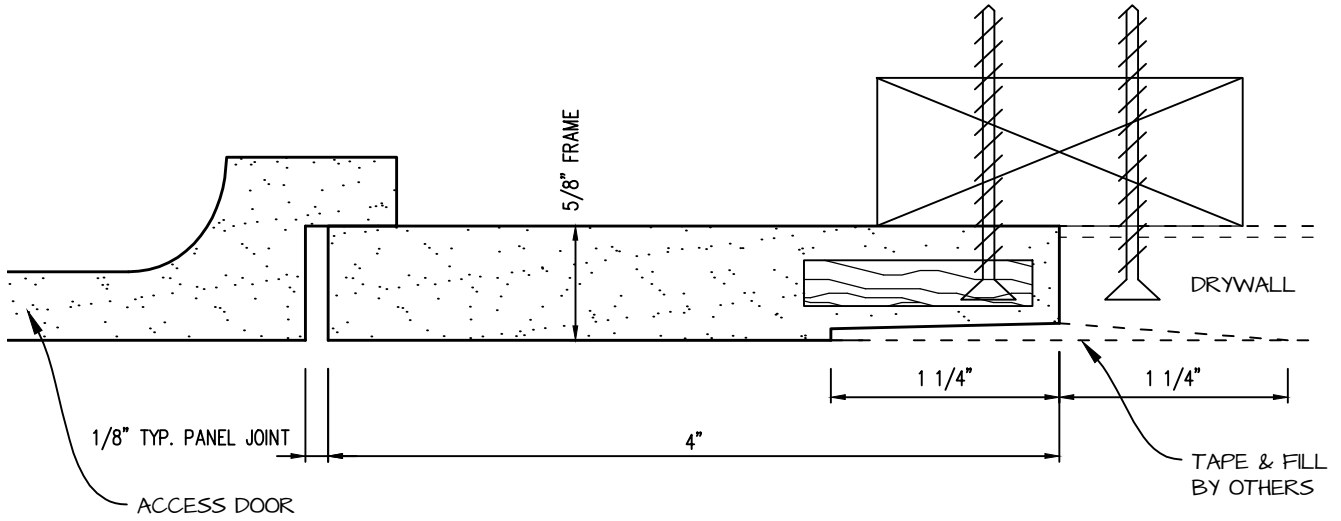

POP-OUT GFRG ACCESS PANEL SECTION

CASTLE ACCESS PANELS & FORMS INC.

173 Adesso Drive, Unit 2, Concord ON L4K 3C3

Phone (905)738-8089 Fax (905)760-9234

inquiries@castleaccesspanels.com

www.CastleAccessPanels.com

DESIGNED: Q.P

DATE:

APPROVED: J.R

CUSTOMER:

PROJECT:

QTY:

TITLE:

DWG NO:

SHEET OF