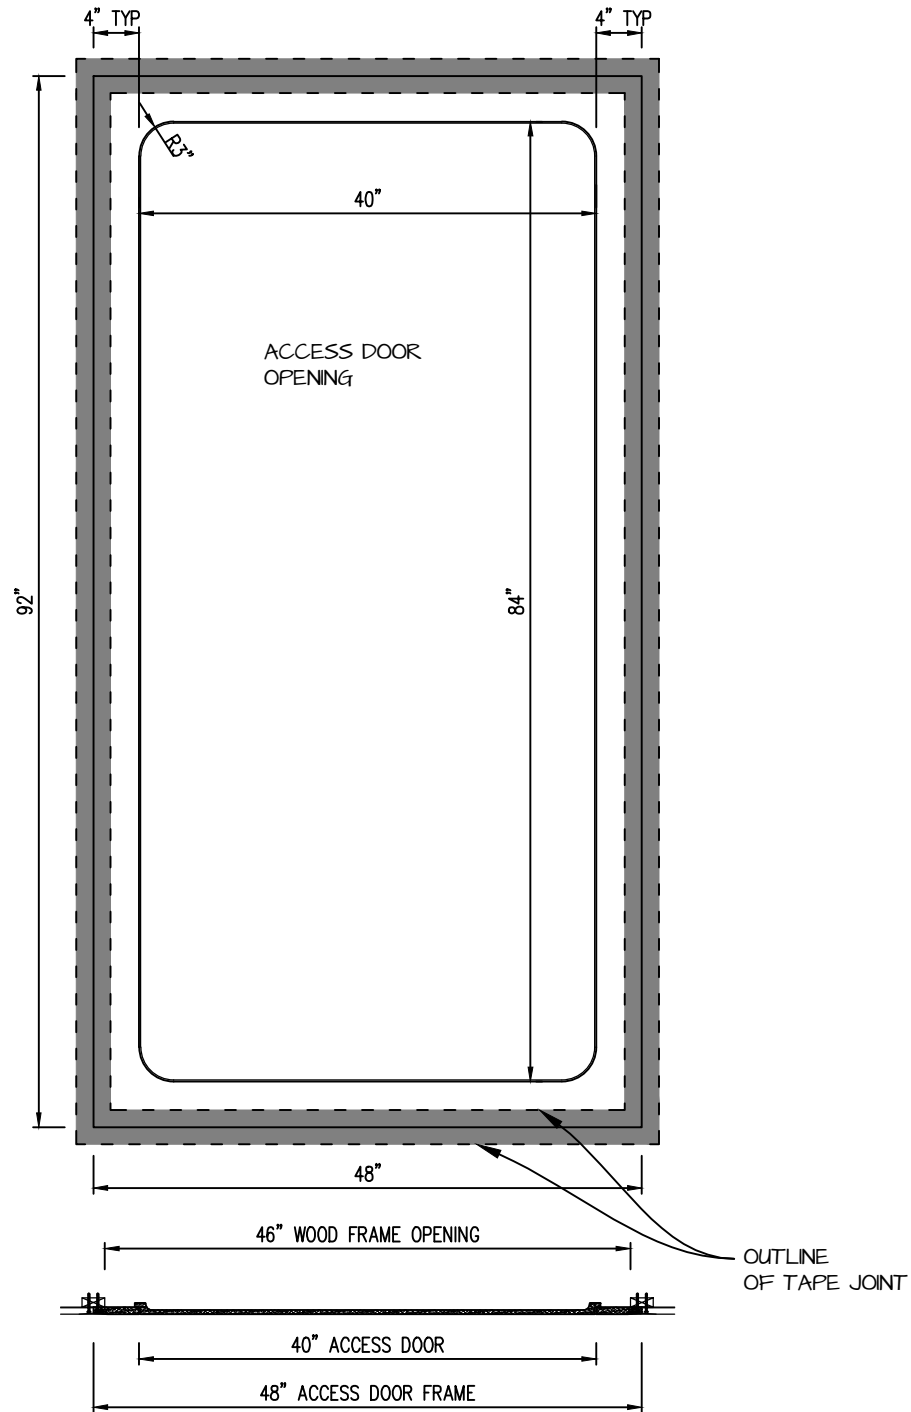

POP OUT RADIUS CORNER ACCESS PANEL 40"x84"
GFRG-RC-584084

 <p>CASTLE Access Panels & Forms Inc.</p>	<p>CASTLE ACCESS PANELS & FORMS INC. 173 Adesso Drive, Unit 2, Concord ON L4K 3C3 Phone (905)738-8089 Fax (905)760-9234 inquiries@castleaccesspanels.com www.CastleAccessPanels.com</p>	DESIGNED: Q.P
		DATE:
		APPROVED: J.R
CUSTOMER:	PROJECT:	QTY:
TITLE:	DWG NO:	SHEET OF