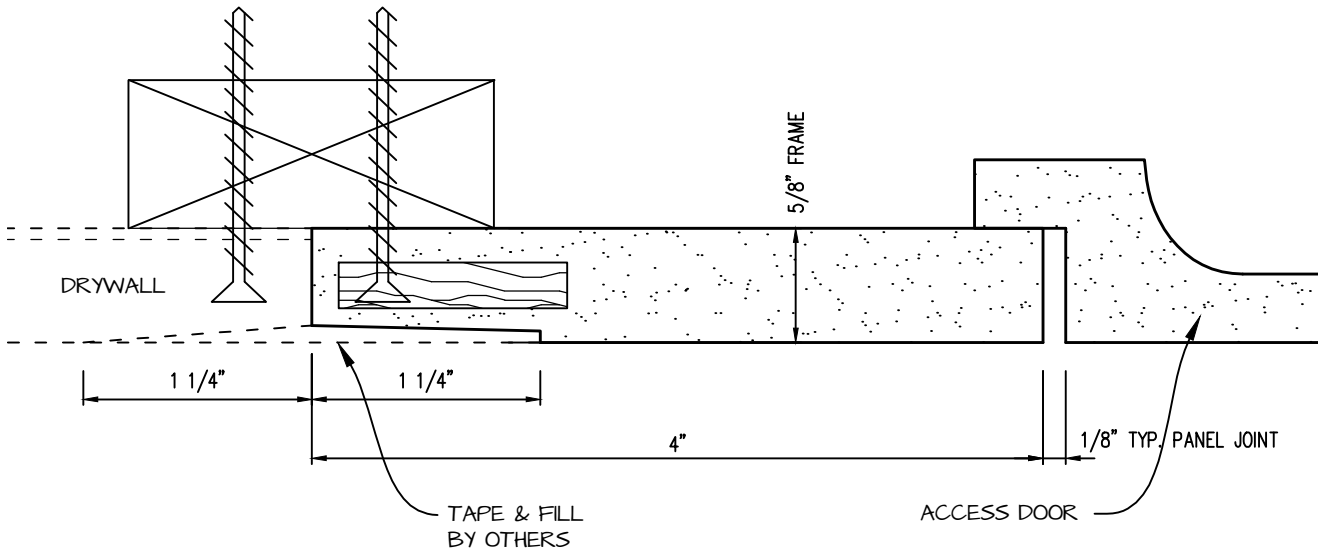

POP-OUT GFRG ACCESS PANEL SECTION

CASTLE ACCESS PANELS & FORMS INC.

173 Adesso Drive, Unit 2, Concord ON L4K 3C3

Phone (905)738-8089 Fax (905)760-9234

inquiries@castleaccesspanels.com

www.CastleAccessPanels.com

DESIGNED: Q.P

DATE:

APPROVED: J.R

CUSTOMER:

PROJECT:

QTY:

TITLE:

DWG NO:

SHEET OF