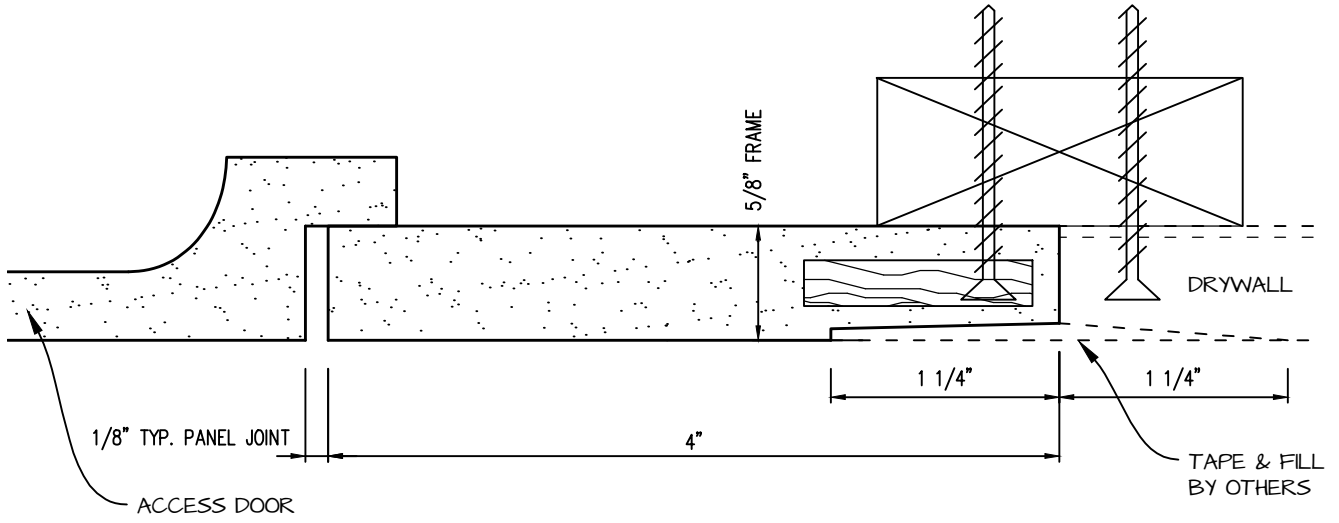

DWG NO:

SHEET OF

POP-OUT GFRG ACCESS PANEL SECTION

 <p>CASTLE ACCESS PANELS & FORMS INC. 173 Adesso Drive, Unit 2, Concord ON L4K 3C3 Phone (905)738-8089 Fax (905)760-9234 inquiries@castleaccesspanels.com www.CastleAccessPanels.com</p>	DESIGNED: Q.P	
	DATE:	
	APPROVED: J.R	
CUSTOMER:	PROJECT:	QTY:
TITLE:	DWG NO:	SHEET OF