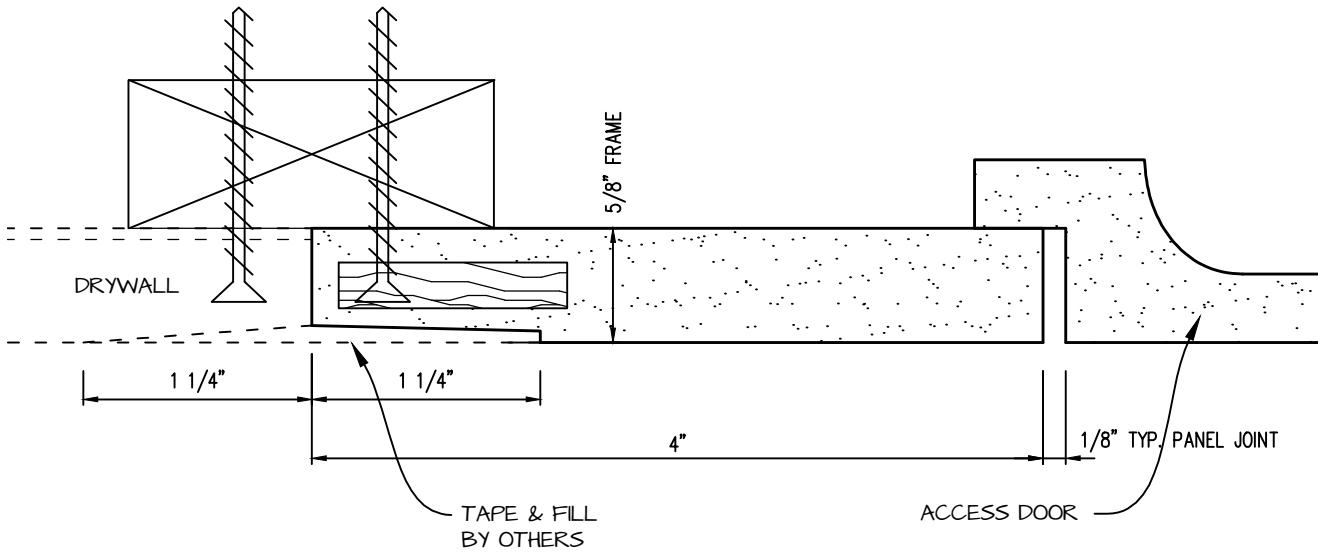

DWG NO:

SHEET OF

POP-OUT GFRG ACCESS PANEL SECTION

 <p>CASTLE ACCESS PANELS & FORMS INC. 173 Adesso Drive, Unit 2, Concord ON L4K 3C3 Phone (905)738-8089 Fax (905)760-9234 inquiries@castleaccesspanels.com www.CastleAccessPanels.com</p>	DESIGNED: Q.P	
	DATE:	
	APPROVED: J.R	
CUSTOMER:	PROJECT:	QTY:
TITLE:	DWG NO:	SHEET OF