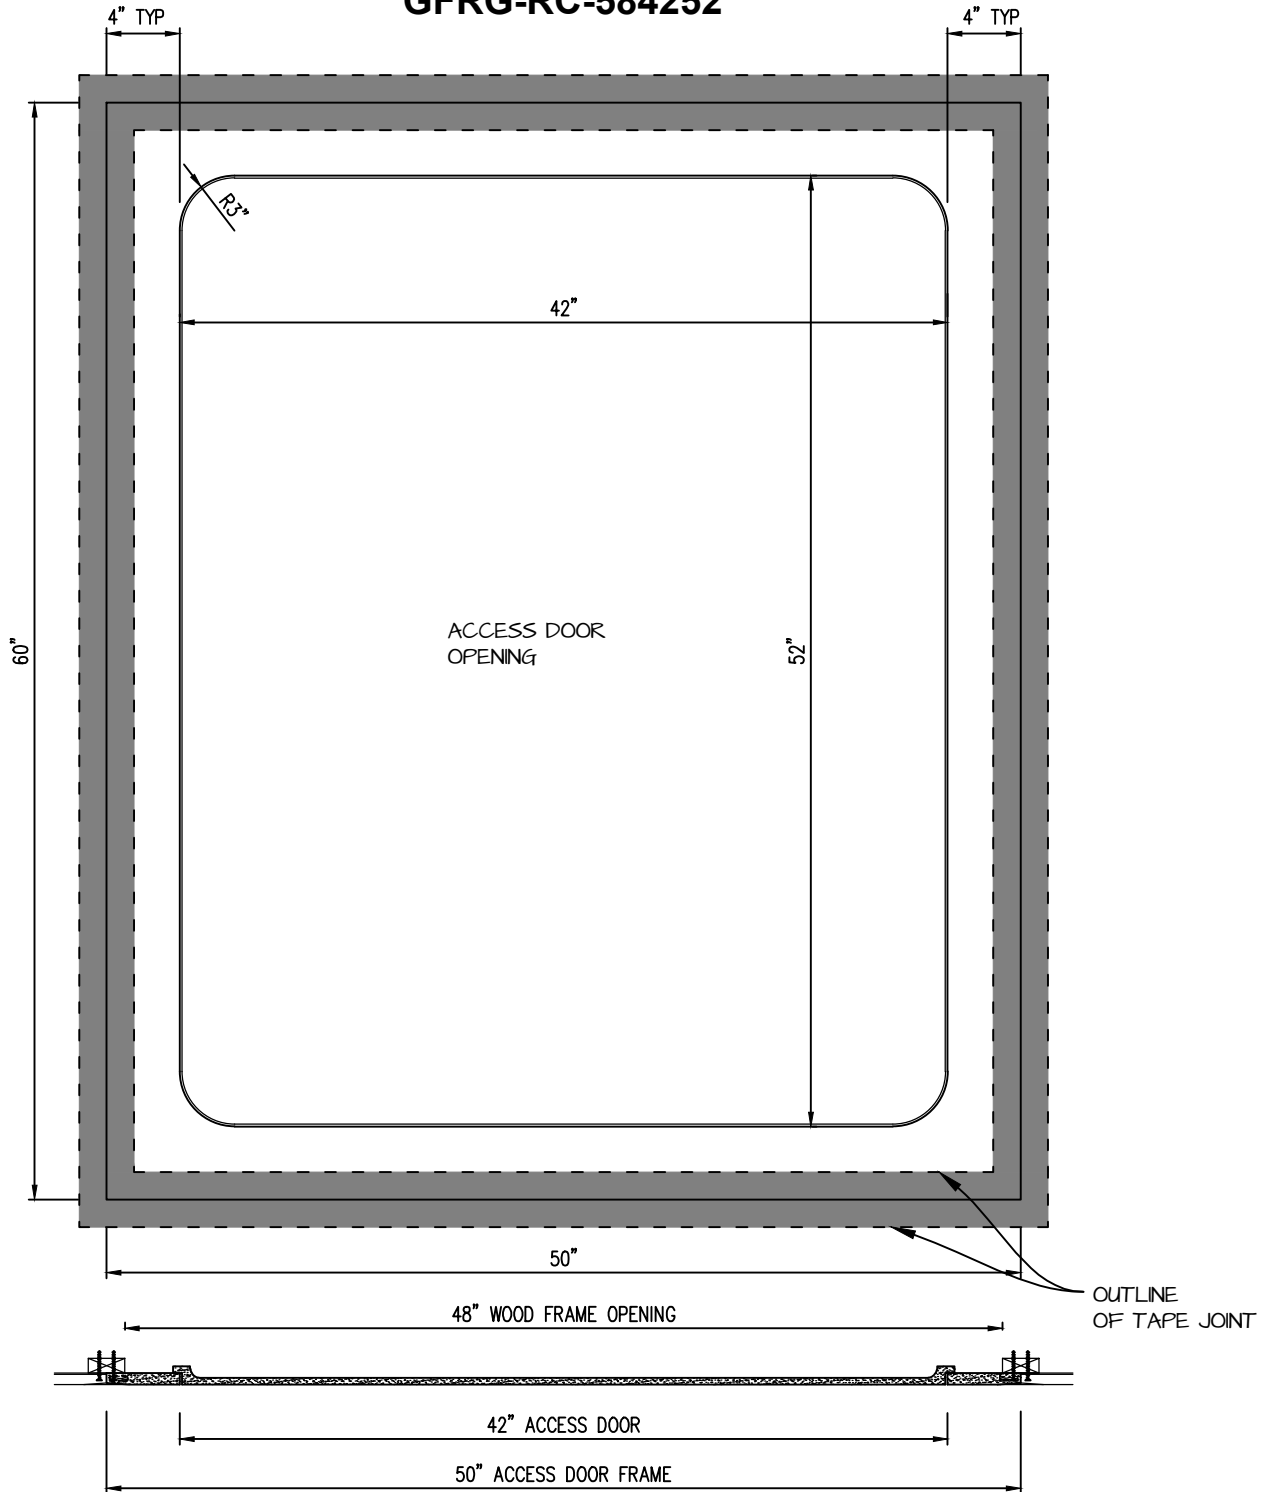

POP OUT RADIUS CORNER ACCESS PANEL 42"x52"

GFRG-RC-584252

CASTLE ACCESS PANELS & FORMS INC.

173 Adesso Drive, Unit 2, Concord ON L4K 3C3

Phone (905)738-8089 Fax (905)760-9234

inquiries@castleaccesspanels.com