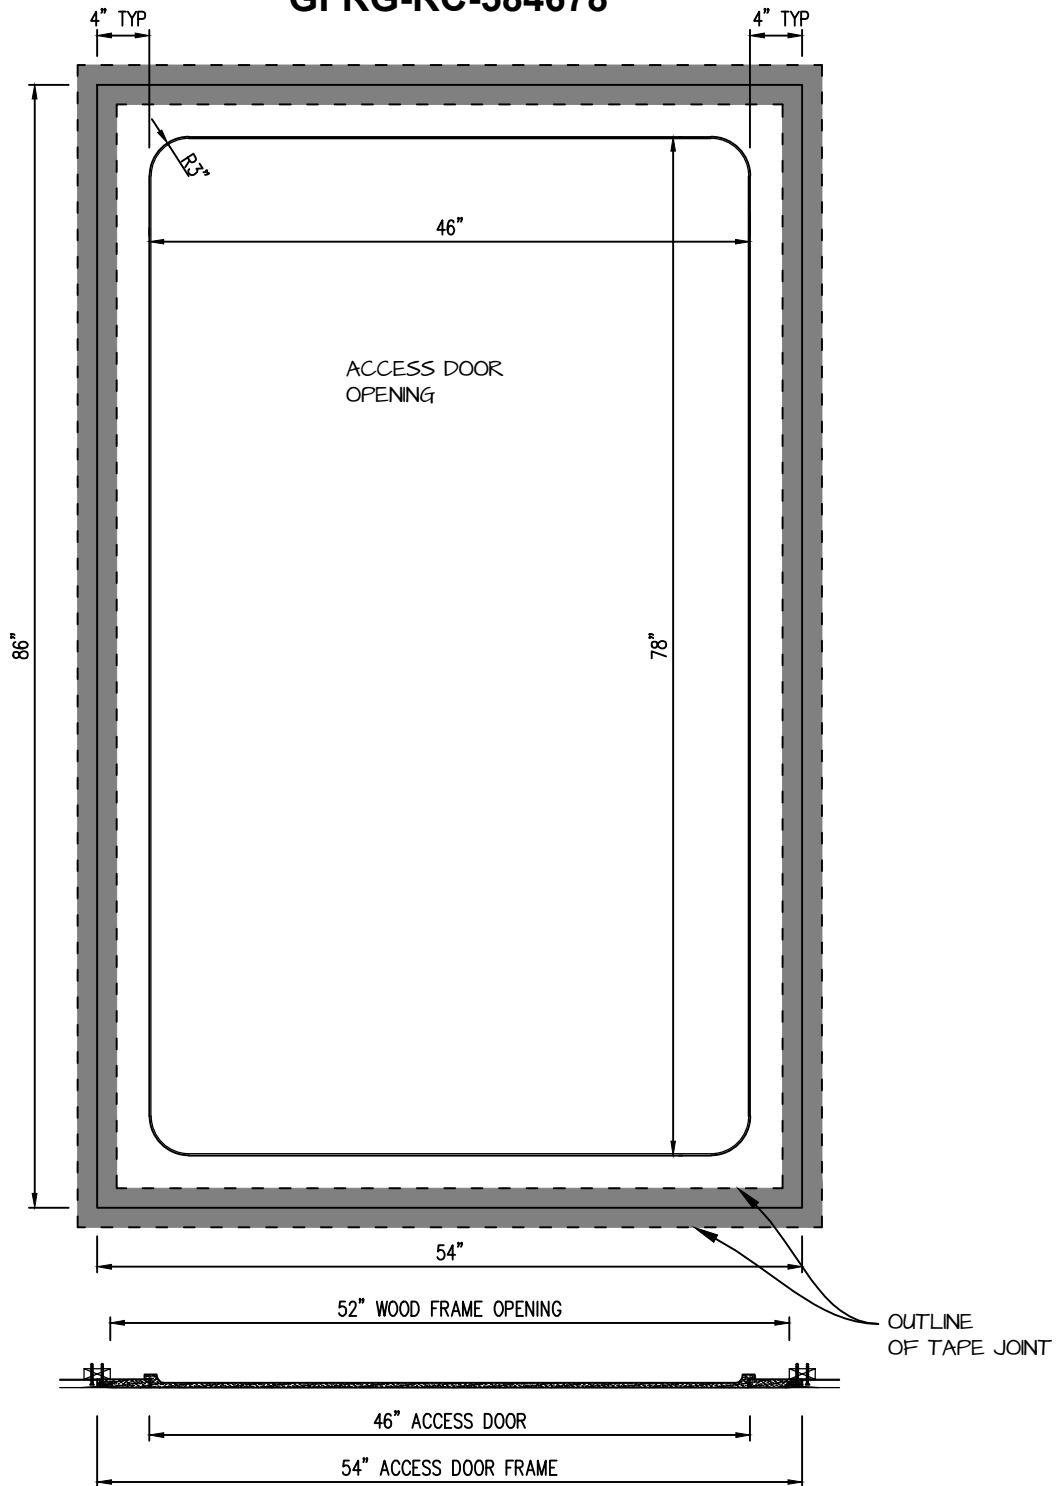

POP OUT RADIUS CORNER ACCESS PANEL 46"x78"

GFRG-RC-584678

CASTLE ACCESS PANELS & FORMS INC.

173 Adesso Drive, Unit 2, Concord ON L4K 3C3

Phone (905)738-8089 Fax (905)760-9234

inquiries@castleaccesspanels.com