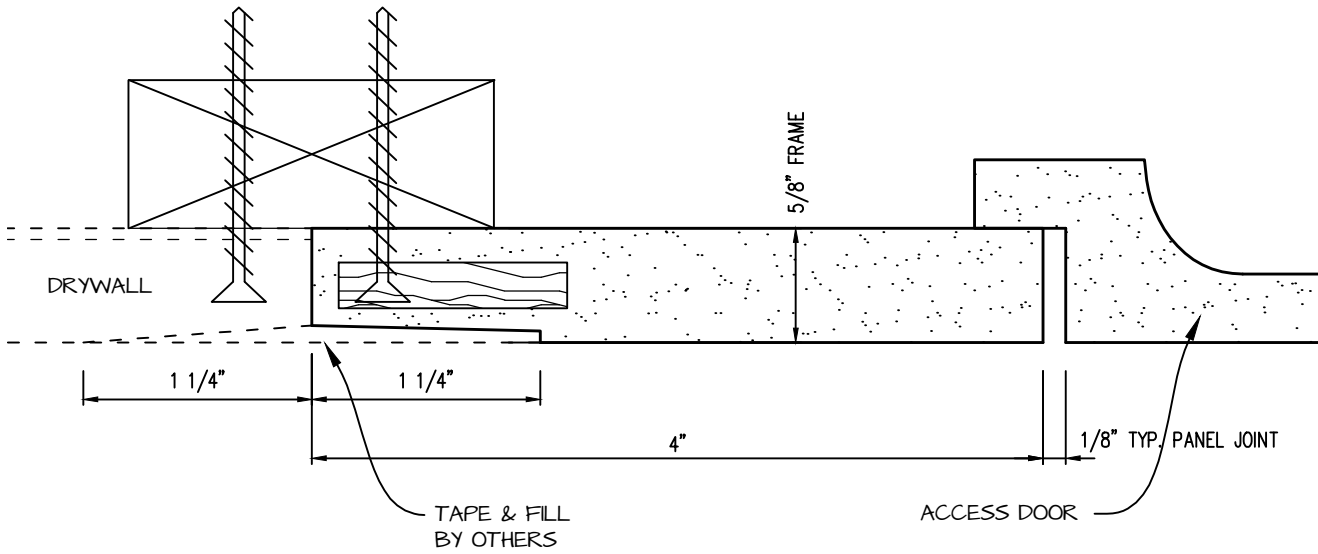

DWG NO:

SHEET OF

POP-OUT GFRG ACCESS PANEL SECTION

 <p>CASTLE ACCESS PANELS & FORMS INC. 173 Adesso Drive, Unit 2, Concord ON L4K 3C3 Phone (905)738-8089 Fax (905)760-9234 inquiries@castleaccesspanels.com www.CastleAccessPanels.com</p>	DESIGNED: Q.P	
	DATE:	
	APPROVED: J.R	
CUSTOMER:	PROJECT:	QTY:
TITLE:	DWG NO:	SHEET OF