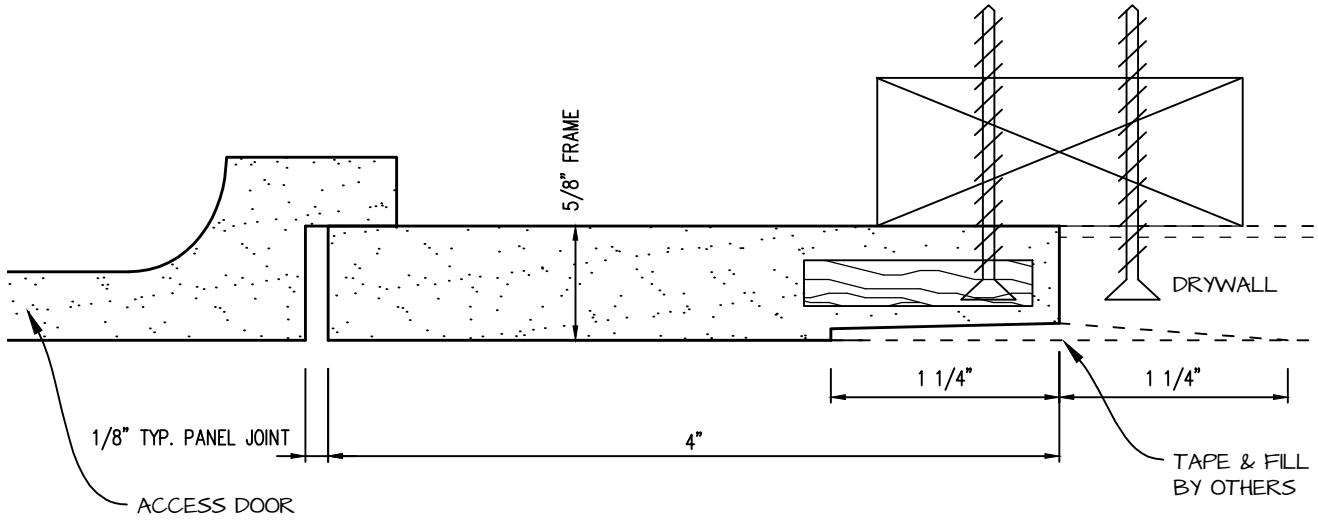

DWG NO:

SHEET OF

POP-OUT GFRG ACCESS PANEL SECTION

 <p>CASTLE ACCESS PANELS & FORMS INC. 173 Adesso Drive, Unit 2, Concord ON L4K 3C3 Phone (905)738-8089 Fax (905)760-9234 inquiries@castleaccesspanels.com www.CastleAccessPanels.com</p>	DESIGNED: Q.P	
	DATE:	
	APPROVED: J.R	
CUSTOMER:	PROJECT:	QTY:
TITLE:	DWG NO:	SHEET OF