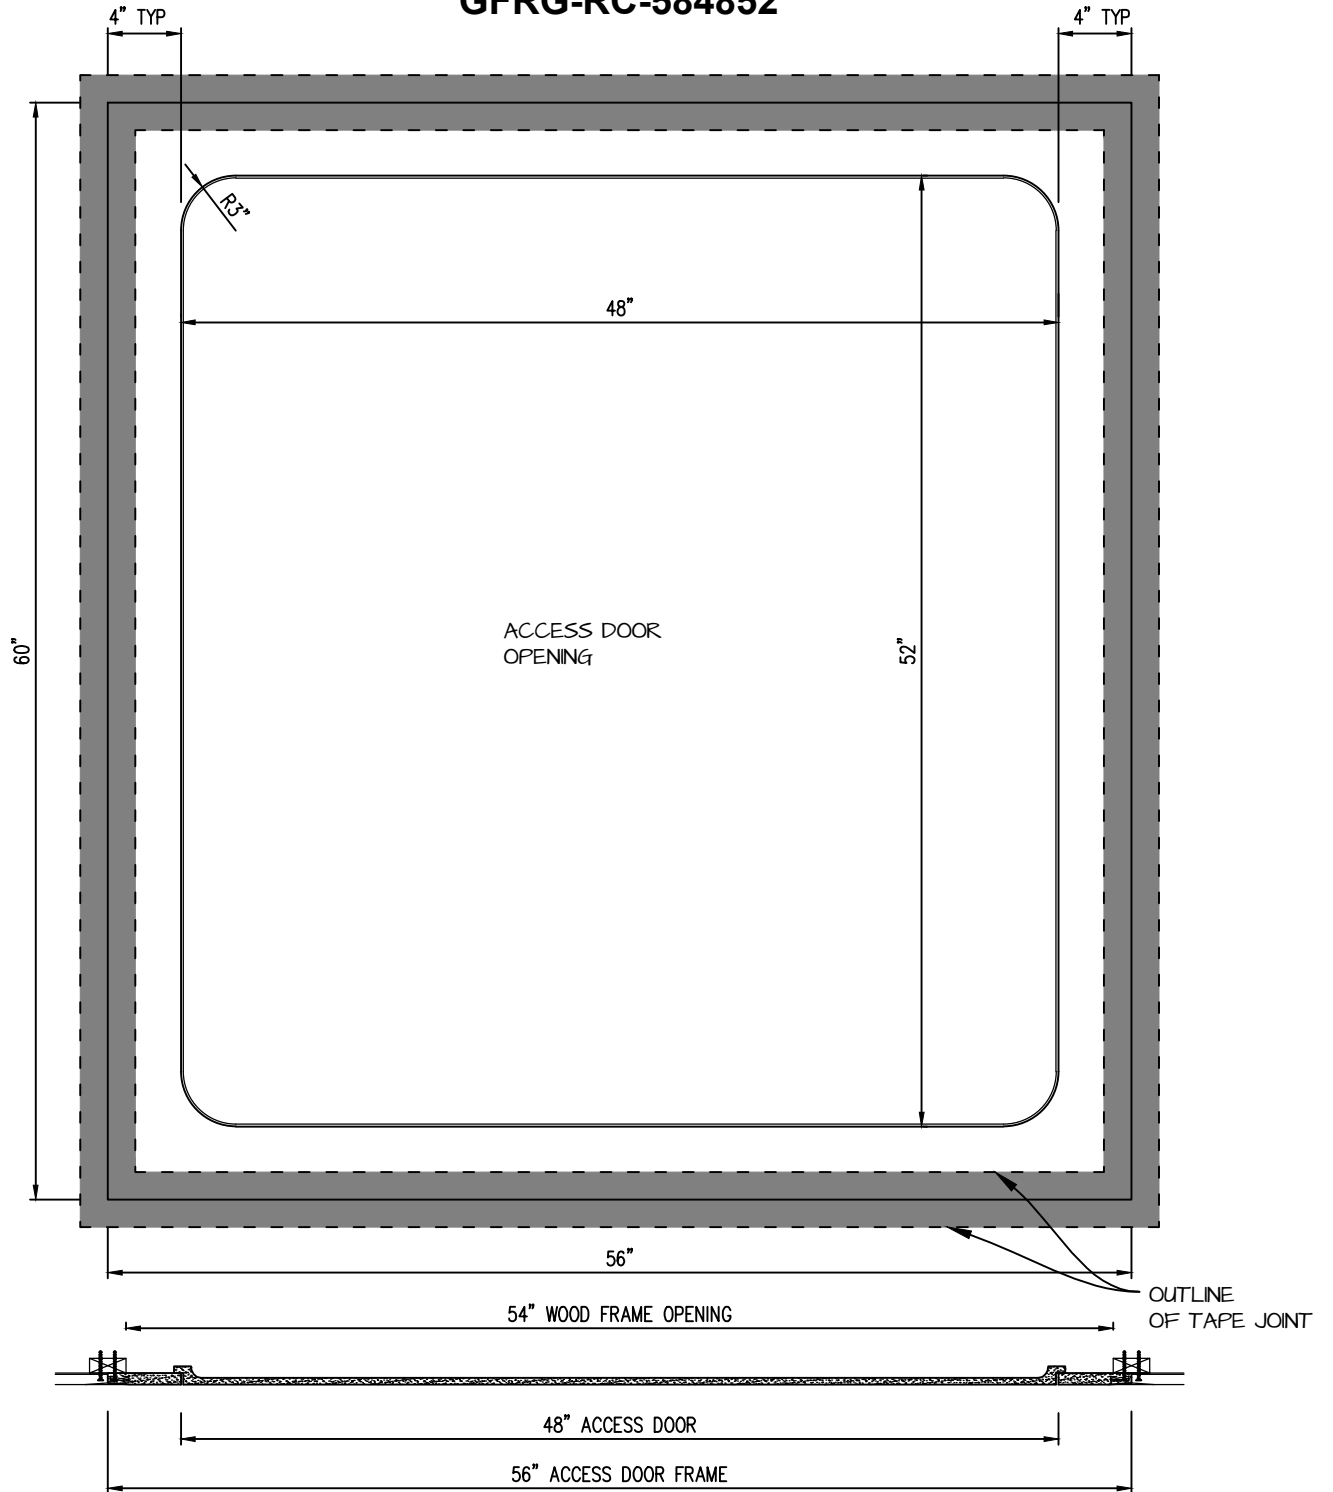

POP OUT RADIUS CORNER ACCESS PANEL 48"x52"

GFRG-RC-584852

CASTLE ACCESS PANELS & FORMS INC.

173 Adesso Drive, Unit 2, Concord ON L4K 3C3

Phone (905)738-8089 Fax (905)760-9234

inquiries@castleaccesspanels.com