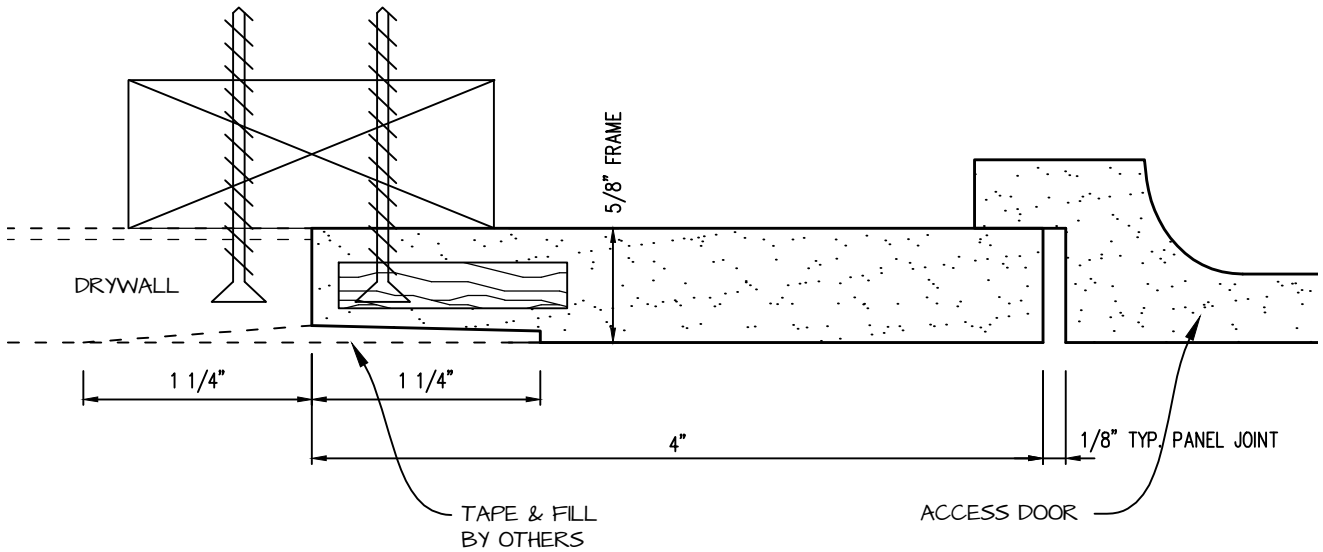

DWG NO:

SHEET OF

POP-OUT GFRG ACCESS PANEL SECTION

 <p>CASTLE ACCESS PANELS & FORMS INC. 173 Adesso Drive, Unit 2, Concord ON L4K 3C3 Phone (905)738-8089 Fax (905)760-9234 inquiries@castleaccesspanels.com www.CastleAccessPanels.com</p>	DESIGNED: Q.P	
	DATE:	
	APPROVED: J.R	
CUSTOMER:	PROJECT:	QTY:
TITLE:	DWG NO:	SHEET OF