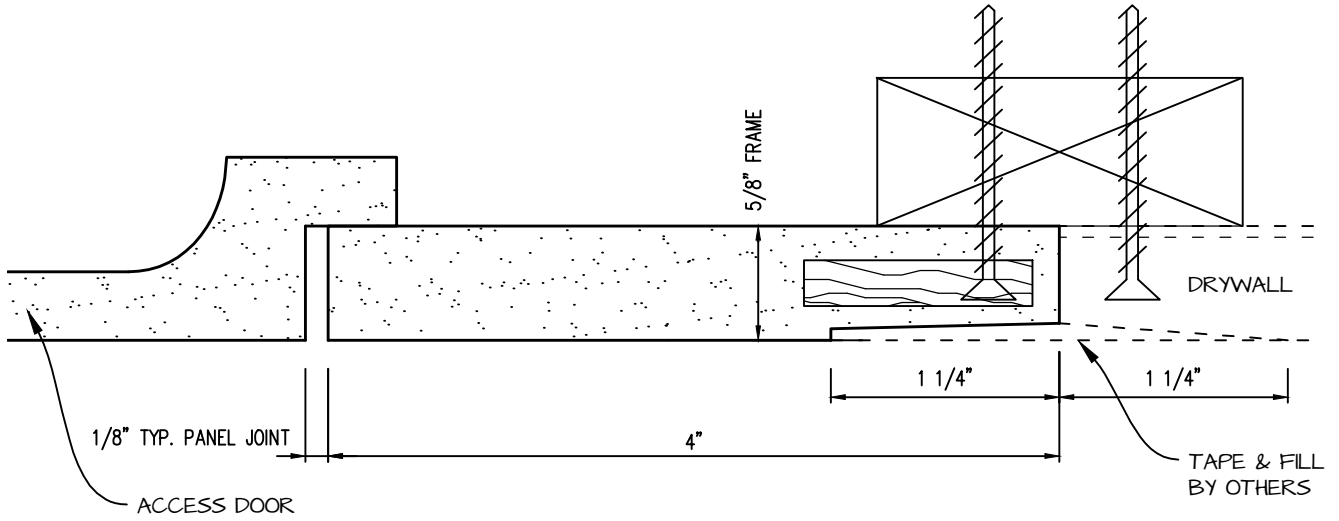

DWG NO:

SHEET OF

POP-OUT GFRG ACCESS PANEL SECTION

 <p>CASTLE ACCESS PANELS & FORMS INC. 173 Adesso Drive, Unit 2, Concord ON L4K 3C3 Phone (905)738-8089 Fax (905)760-9234 inquiries@castleaccesspanels.com www.CastleAccessPanels.com</p>	DESIGNED: Q.P	
	DATE:	
	APPROVED: J.R	
CUSTOMER:	PROJECT:	QTY:
TITLE:	DWG NO:	SHEET OF