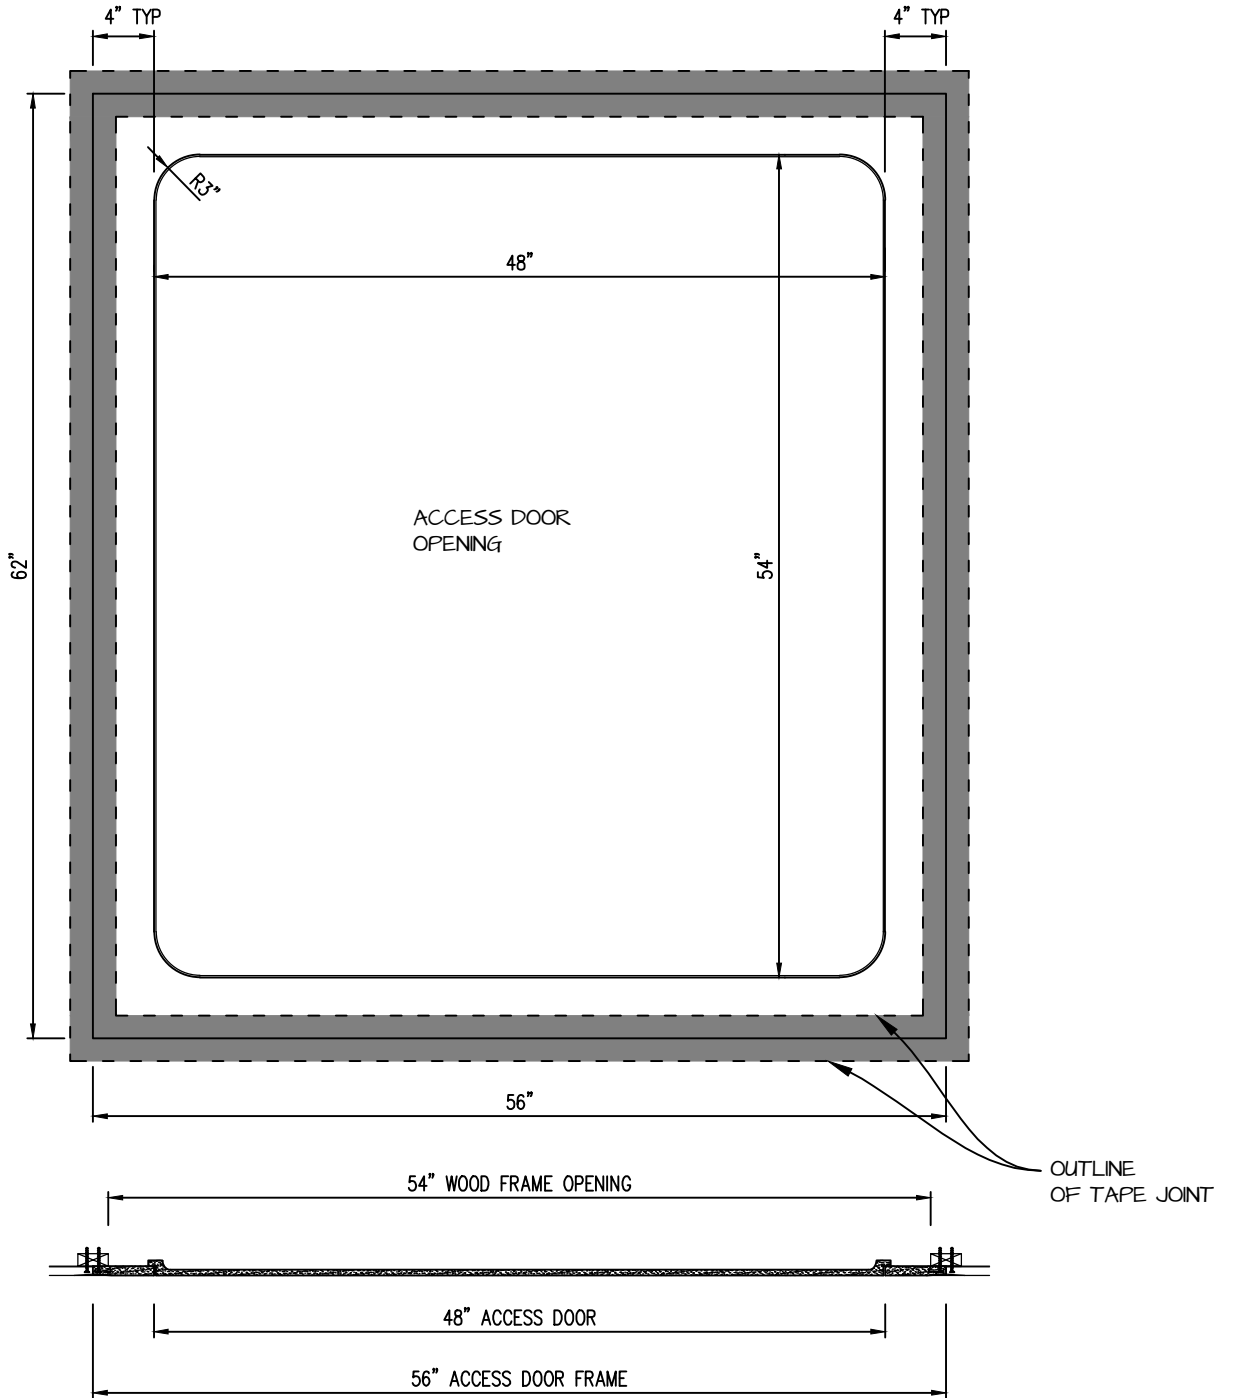

**POP OUT RADIUS CORNER ACCESS PANEL 48"x54"**  
**GFRG-RC-584854**

**CASTLE ACCESS PANELS & FORMS INC.**  
 173 Adesso Drive, Unit 2, Concord ON L4K 3C3  
 Phone (905)738-8089 Fax (905)760-9234  
 inquiries@castleaccesspanels.com  
[www.CastleAccessPanels.com](http://www.CastleAccessPanels.com)