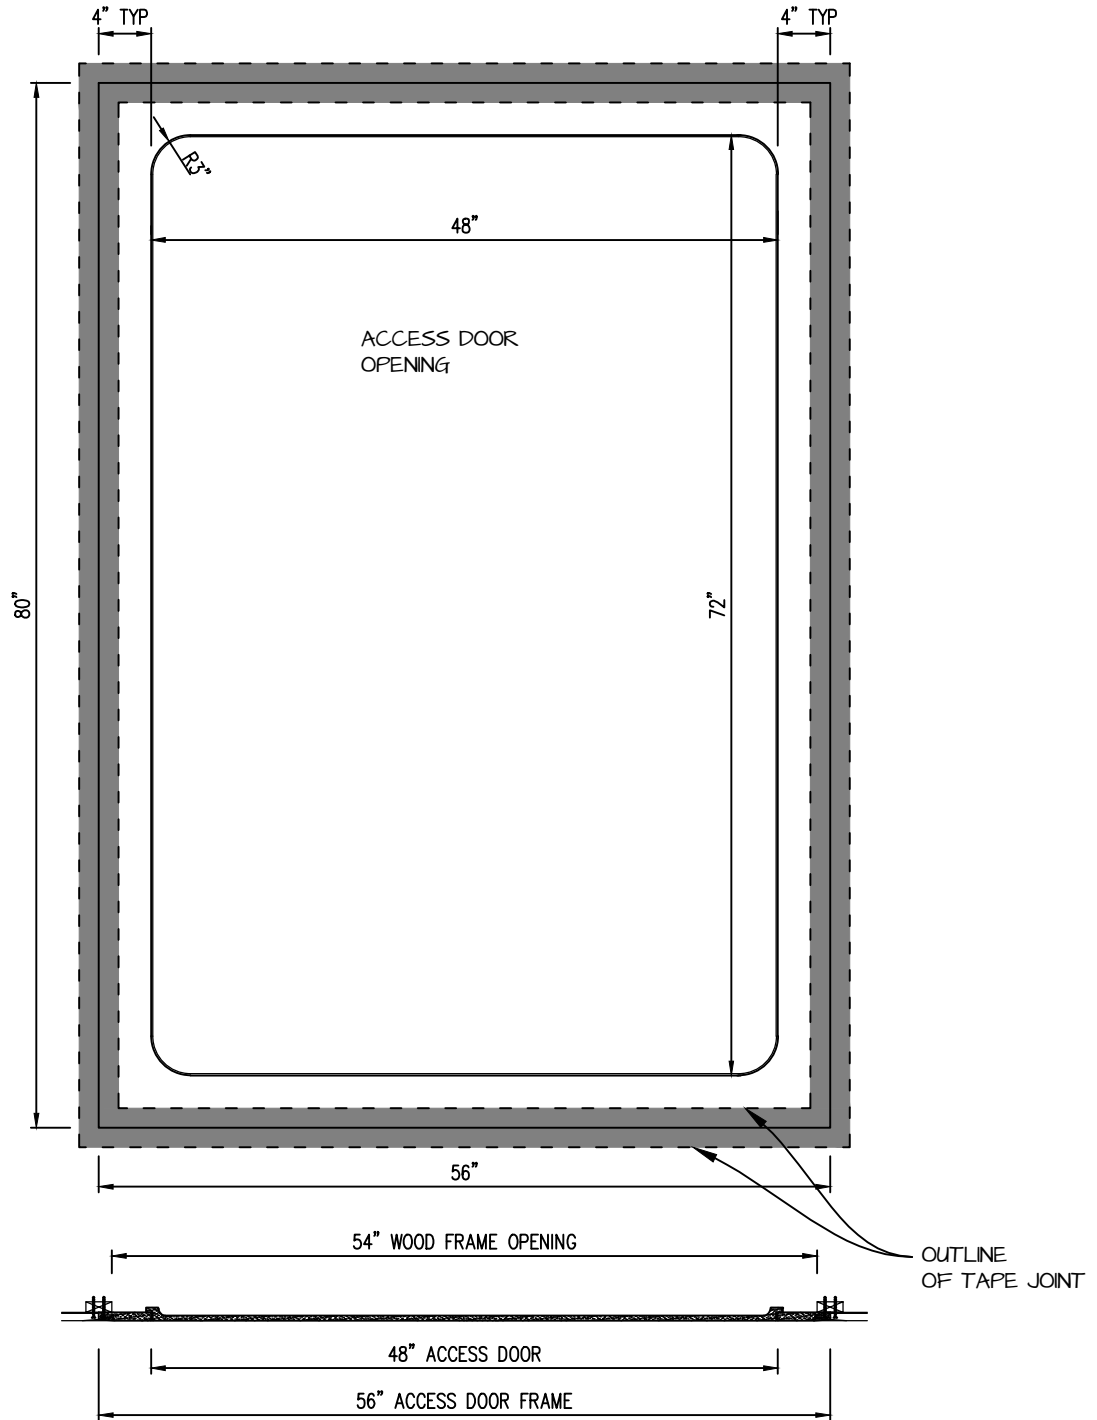

POP OUT RADIUS CORNER ACCESS PANEL 48"x72"
GFRG-RC-584872

CASTLE ACCESS PANELS & FORMS INC.

173 Adesso Drive, Unit 2, Concord ON L4K 3C3
 Phone (905)738-8089 Fax (905)760-9234
 inquiries@castleaccesspanels.com
www.CastleAccessPanels.com