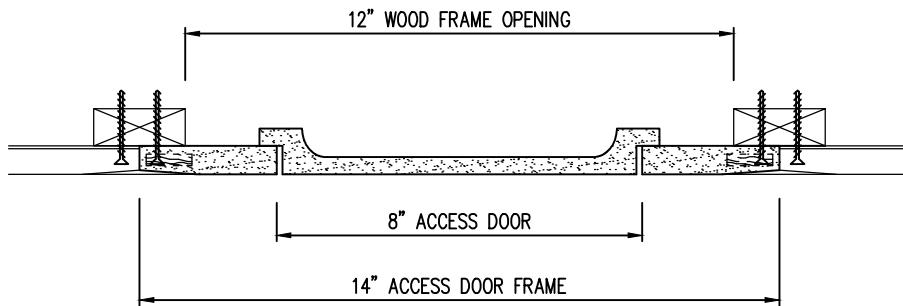

POP OUT ROUND ACCESS PANEL 8" DIAMETER
GFRG-RD-580008

 <p>CASTLE ACCESS PANELS & FORMS INC. 173 Adesso Drive, Unit 2, Concord ON L4K 3C3 Phone (905)738-8089 Fax (905)760-9234 inquiries@castleaccesspanels.com www.CastleAccessPanels.com</p>	DESIGNED: Q.P	
	DATE:	
	APPROVED: J.R	
CUSTOMER:	PROJECT:	QTY:
TITLE:	DWG NO:	SHEET OF