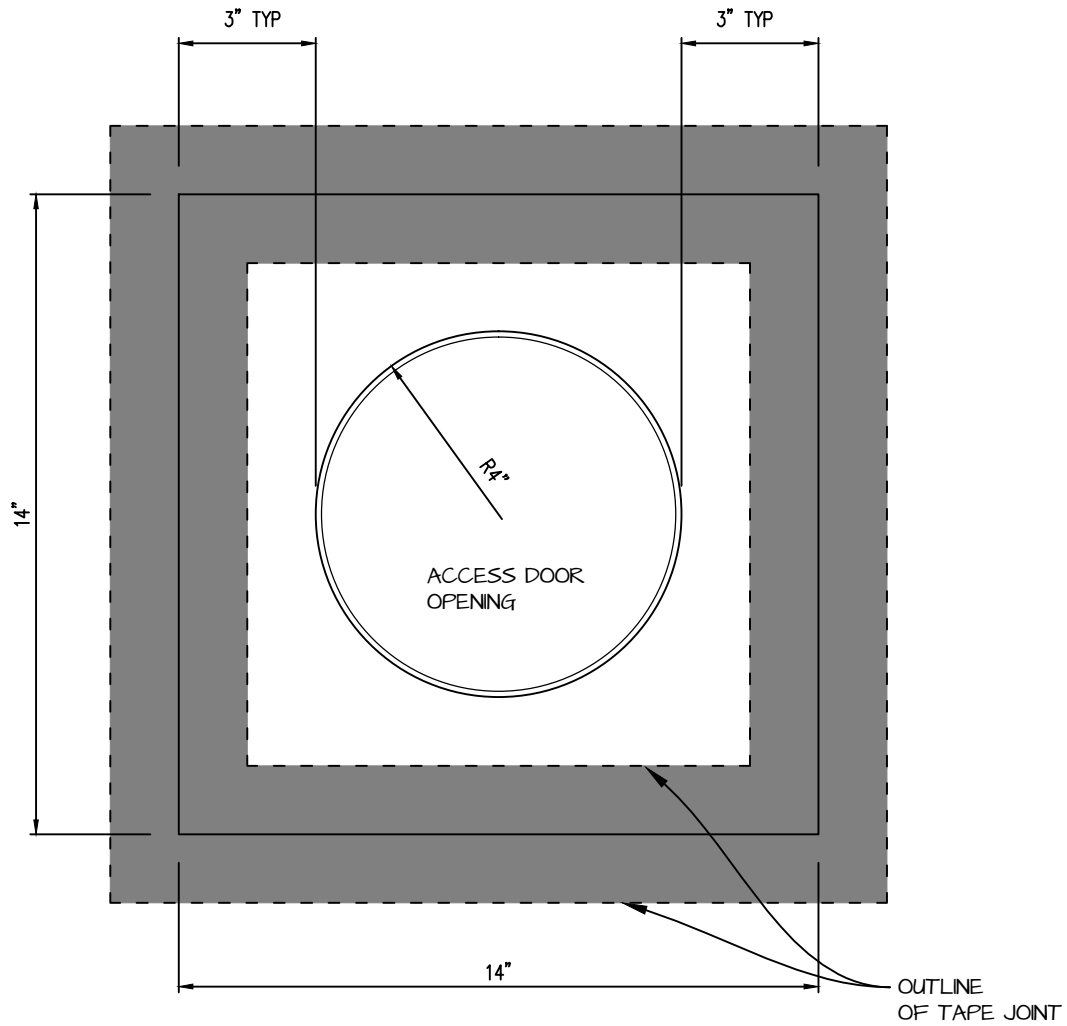

POP OUT ROUND ACCESS PANEL 8" DIAMETER
GFRG-RD-580008

 <p>CASTLE ACCESS PANELS & FORMS INC. 173 Adesso Drive, Unit 2, Concord ON L4K 3C3 Phone (905)738-8089 Fax (905)760-9234 inquiries@castleaccesspanels.com www.CastleAccessPanels.com</p>	DESIGNED: Q.P	
	DATE:	
	APPROVED: J.R	
CUSTOMER:	PROJECT:	QTY:
TITLE:	DWG NO:	SHEET OF