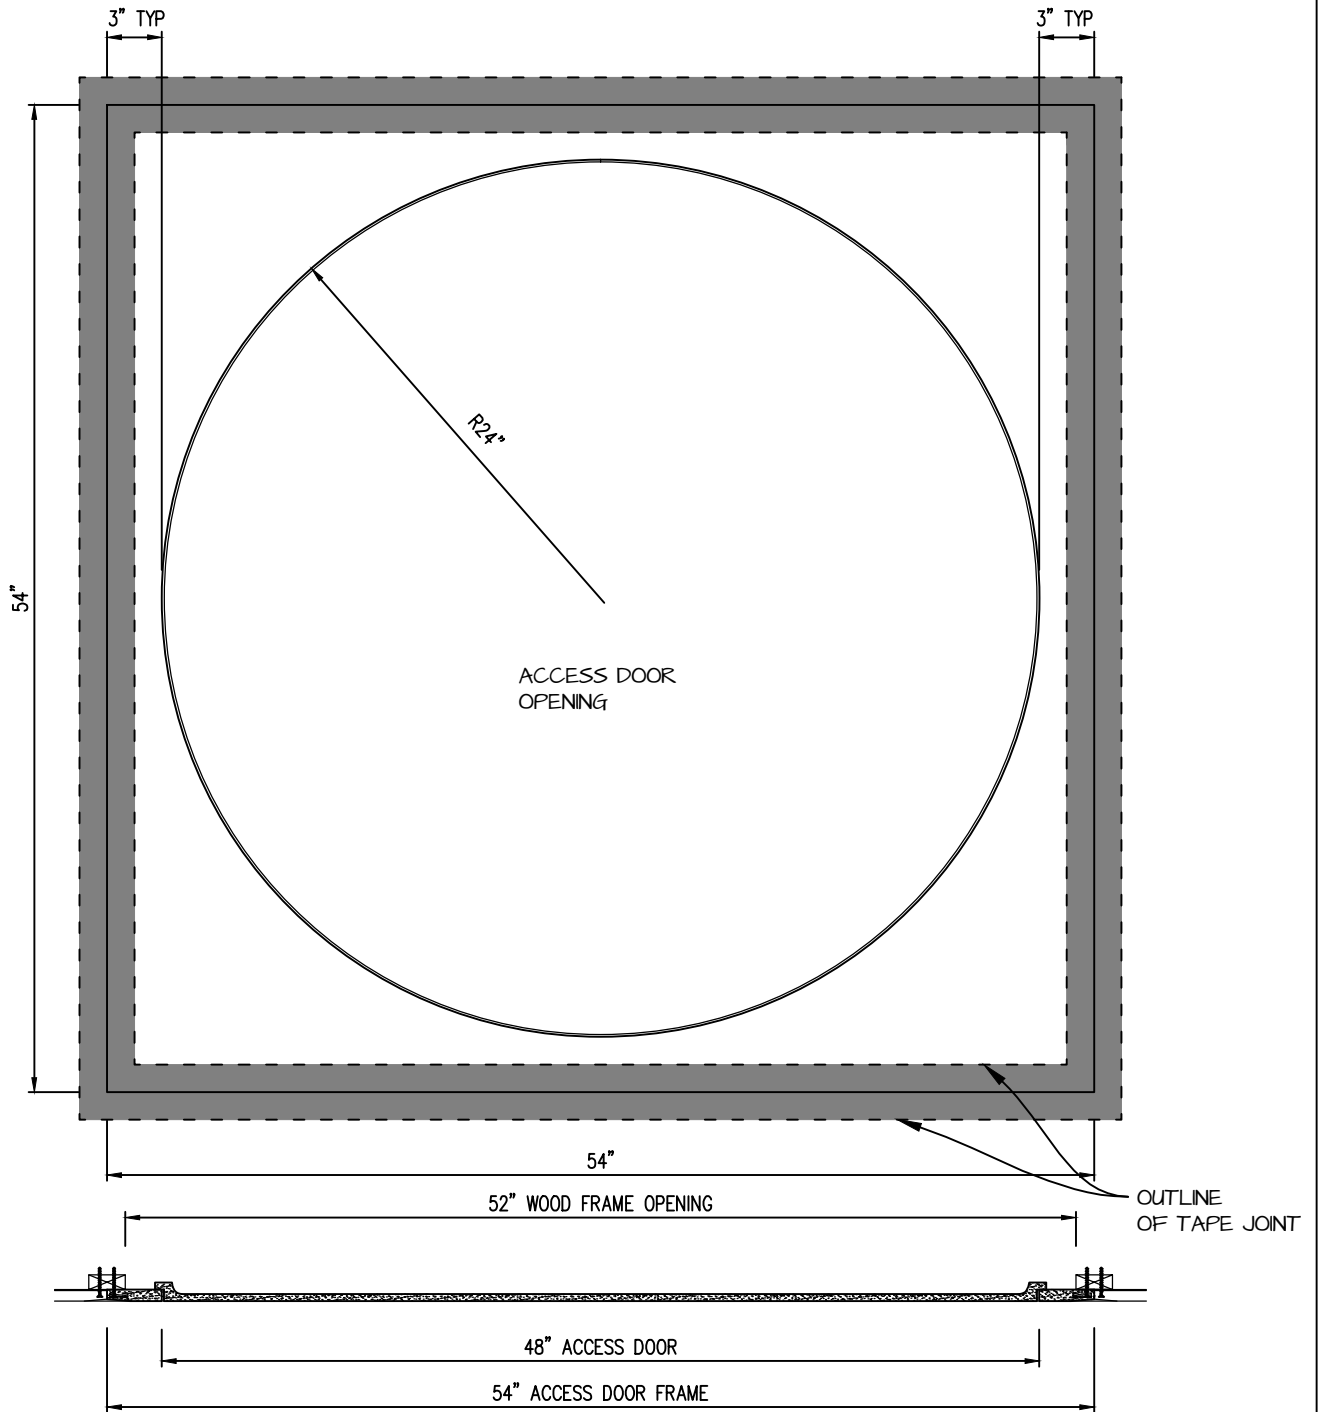

**POP OUT ROUND ACCESS PANEL 48" DIAMETER**  
**GFRG-RD-580048**

 <p><b>CASTLE ACCESS PANELS &amp; FORMS INC.</b>          173 Adesso Drive, Unit 2, Concord ON L4K 3C3          Phone (905)738-8089 Fax (905)760-9234          inquiries@castleaccesspanels.com  <a href="http://www.CastleAccessPanels.com">www.CastleAccessPanels.com</a></p>	DESIGNED: Q.P	
	DATE:	
	APPROVED: J.R	
CUSTOMER:	PROJECT:	QTY:
TITLE:	DWG NO:	SHEET OF