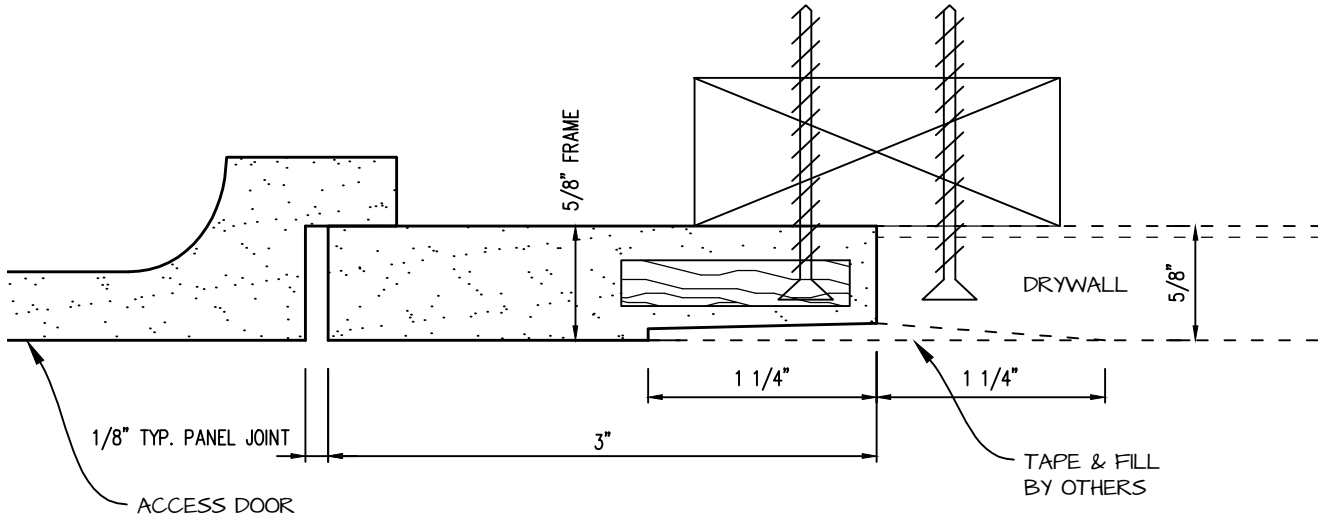

POP-OUT GFRG ACCESS PANEL SECTION

CASTLE ACCESS PANELS & FORMS INC. 173 Adesso Drive, Unit 2, Concord ON L4K 3C3 Phone (905)738-8089 Fax (905)760-9234 inquiries@castleaccesspanels.com www.CastleAccessPanels.com	DESIGNED: Q.P	
	DATE:	
	APPROVED: J.R	
CUSTOMER:	PROJECT:	QTY:
TITLE:	DWG NO:	SHEET OF