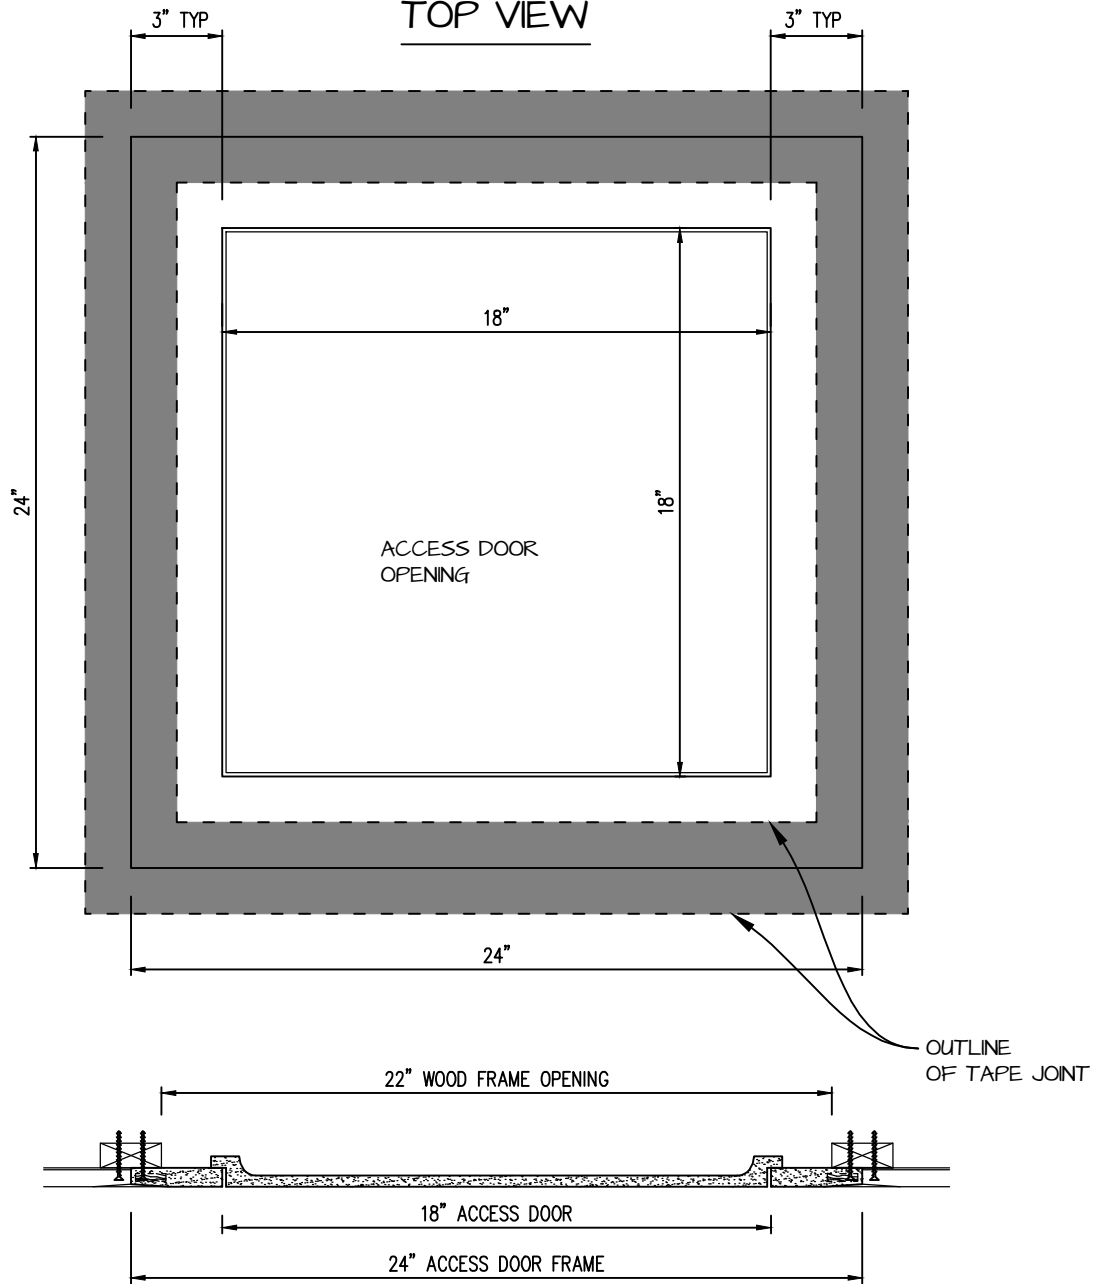

POP OUT SQUARE CORNER ACCESS PANEL 18"x18"
GFRG-SQ-580018

TOP VIEW

CASTLE ACCESS PANELS & FORMS INC.

173 Adesso Drive, Unit 2, Concord ON L4K 3C3

Phone (905)738-8089 Fax (905)760-9234

inquiries@castleaccesspanels.com