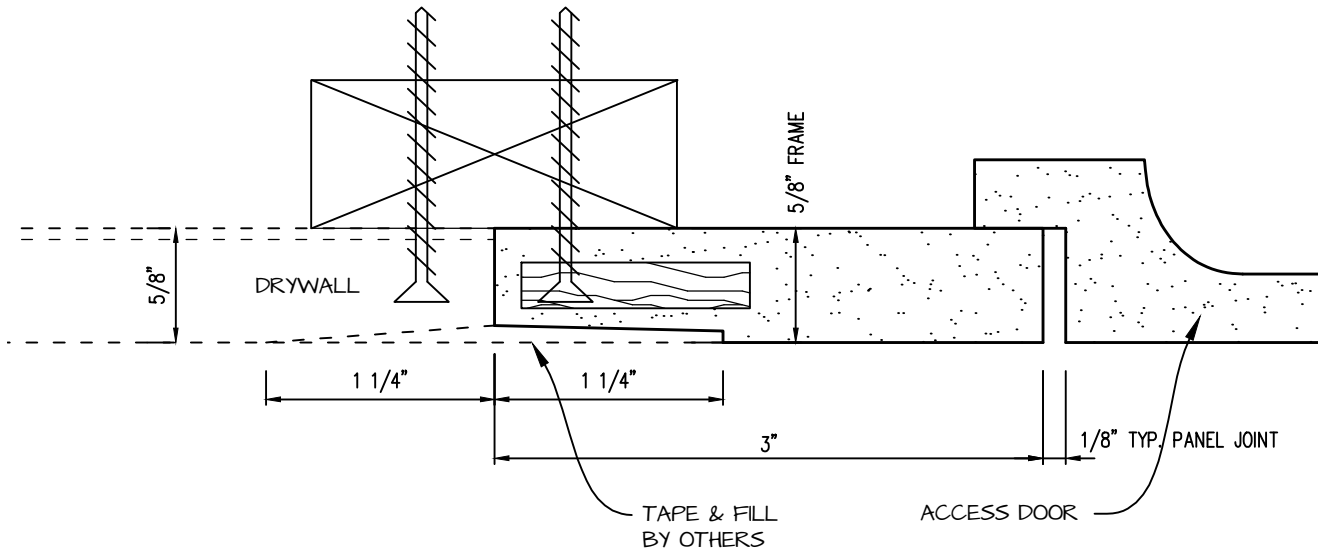

POP OUT SQUARE CORNER ACCESS PANEL 12"x36"
GFRG-SQ-581236

CASTLE ACCESS PANELS & FORMS INC.
 173 Adesso Drive, Unit 2, Concord ON L4K 3C3
 Phone (905)738-8089 Fax (905)760-9234
 inquiries@castleaccesspanels.com
www.CastleAccessPanels.com

DESIGNED:	Q.P
DATE:	
APPROVED:	J.R

CUSTOMER:	
TITLE:	

PROJECT:	
DWG NO:	

QTY:	
SHEET OF	

POP-OUT GFRG ACCESS PANEL SECTION

 <p>CASTLE ACCESS PANELS & FORMS INC. 173 Adesso Drive, Unit 2, Concord ON L4K 3C3 Phone (905)738-8089 Fax (905)760-9234 inquiries@castleaccesspanels.com www.CastleAccessPanels.com</p>	DESIGNED: Q.P	
	DATE:	
	APPROVED: J.R	
CUSTOMER:	PROJECT:	QTY:
TITLE:	DWG NO:	SHEET OF