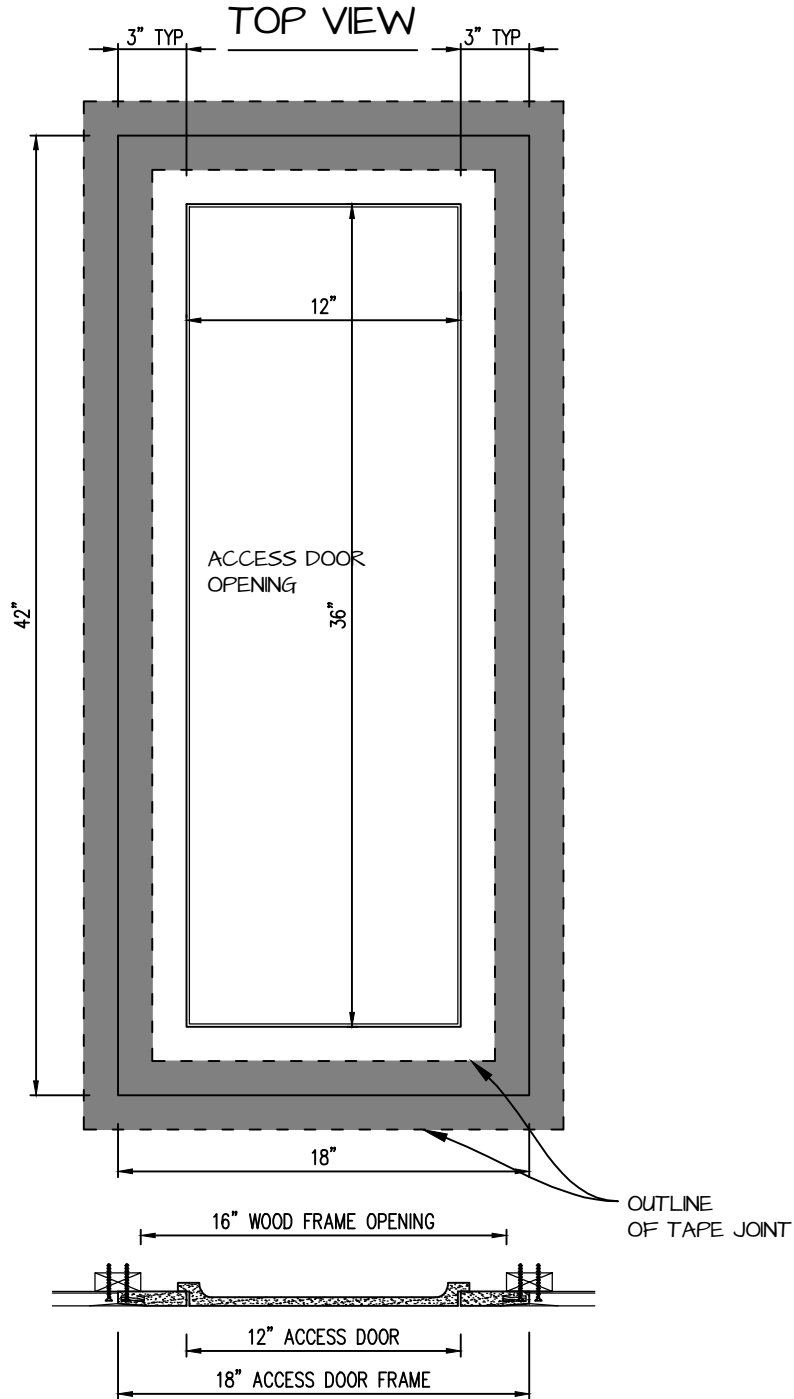

POP OUT SQUARE CORNER ACCESS PANEL 12"x36"
GFRG-SQ-581236

CASTLE ACCESS PANELS & FORMS INC.
 173 Adesso Drive, Unit 2, Concord ON L4K 3C3
 Phone (905)738-8089 Fax (905)760-9234
 inquiries@castleaccesspanels.com
www.CastleAccessPanels.com

DESIGNED:	Q.P
DATE:	
APPROVED:	J.R

CUSTOMER:	
TITLE:	

PROJECT:	
DWG NO:	

QTY:	
SHEET OF	

POP-OUT GFRG ACCESS PANEL SECTION

 <p>CASTLE ACCESS PANELS & FORMS INC. 173 Adesso Drive, Unit 2, Concord ON L4K 3C3 Phone (905)738-8089 Fax (905)760-9234 inquiries@castleaccesspanels.com www.CastleAccessPanels.com</p>	DESIGNED: Q.P	
	DATE:	
	APPROVED: J.R	
CUSTOMER:	PROJECT:	QTY:
TITLE:	DWG NO:	SHEET OF