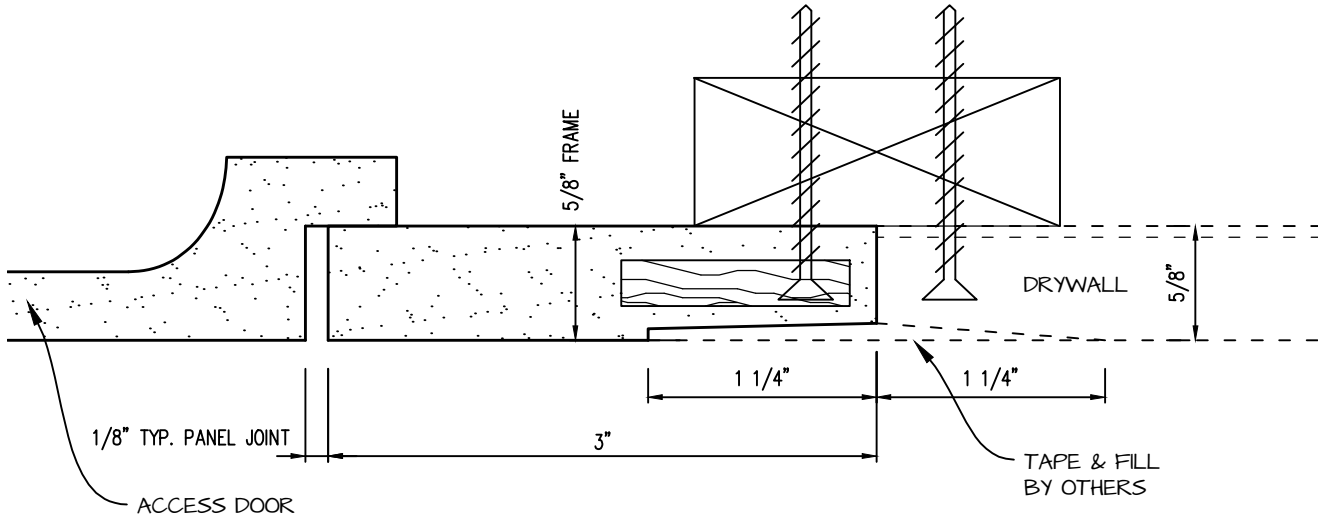

POP OUT SQUARE CORNER ACCESS PANEL 12"x36"
GFRG-SQ-581236

CASTLE ACCESS PANELS & FORMS INC.
 173 Adesso Drive, Unit 2, Concord ON L4K 3C3
 Phone (905)738-8089 Fax (905)760-9234
 inquiries@castleaccesspanels.com
www.CastleAccessPanels.com

DESIGNED:	Q.P
DATE:	
APPROVED:	J.R

CUSTOMER:	
TITLE:	

PROJECT:	
DWG NO:	

QTY:	
SHEET OF	

POP-OUT GFRG ACCESS PANEL SECTION

 <p>CASTLE ACCESS PANELS & FORMS INC. 173 Adesso Drive, Unit 2, Concord ON L4K 3C3 Phone (905)738-8089 Fax (905)760-9234 inquiries@castleaccesspanels.com www.CastleAccessPanels.com</p>	DESIGNED: Q.P	
	DATE:	
	APPROVED: J.R	
CUSTOMER:	PROJECT:	QTY:
TITLE:	DWG NO:	SHEET OF