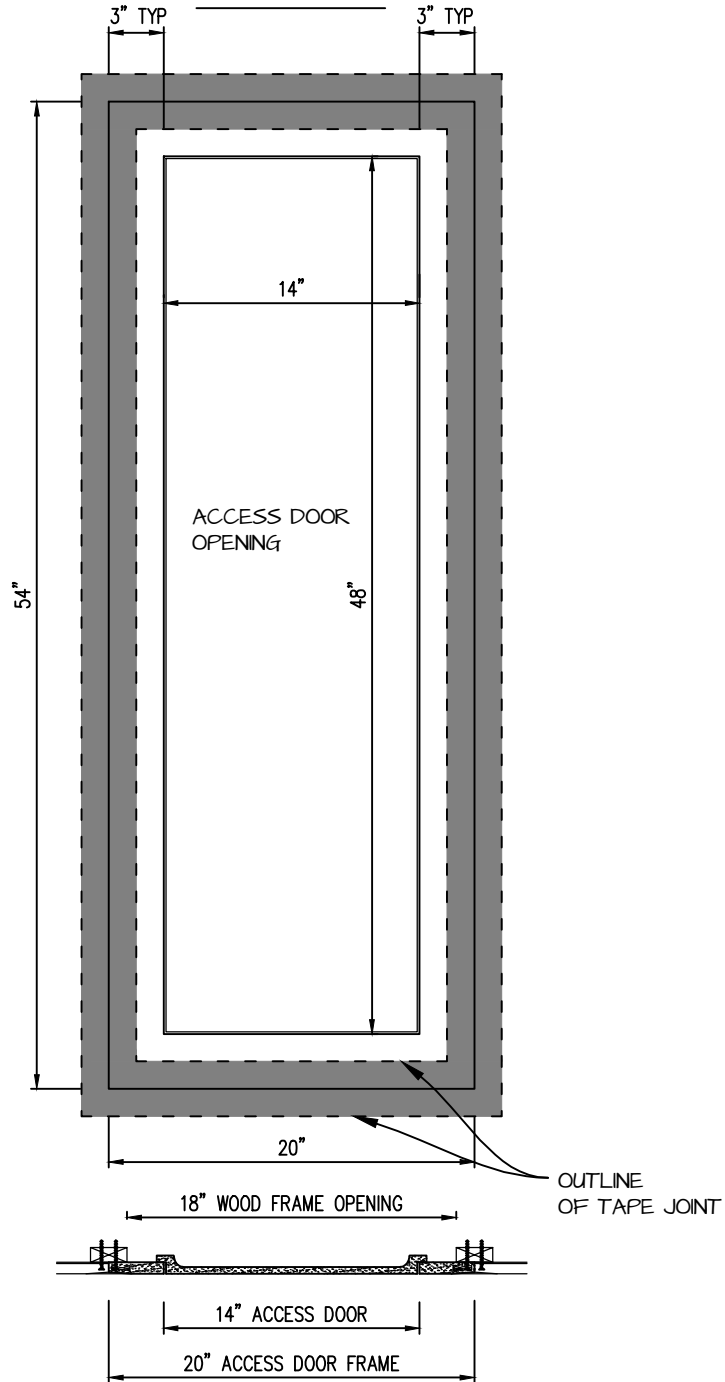

POP OUT SQUARE CORNER ACCESS PANEL 14"x48"
GFRG-SQ-581448

TOP VIEW

CASTLE ACCESS PANELS & FORMS INC.
 173 Adesso Drive, Unit 2, Concord ON L4K 3C3
 Phone (905)738-8089 Fax (905)760-9234
 inquiries@castleaccesspanels.com
www.CastleAccessPanels.com