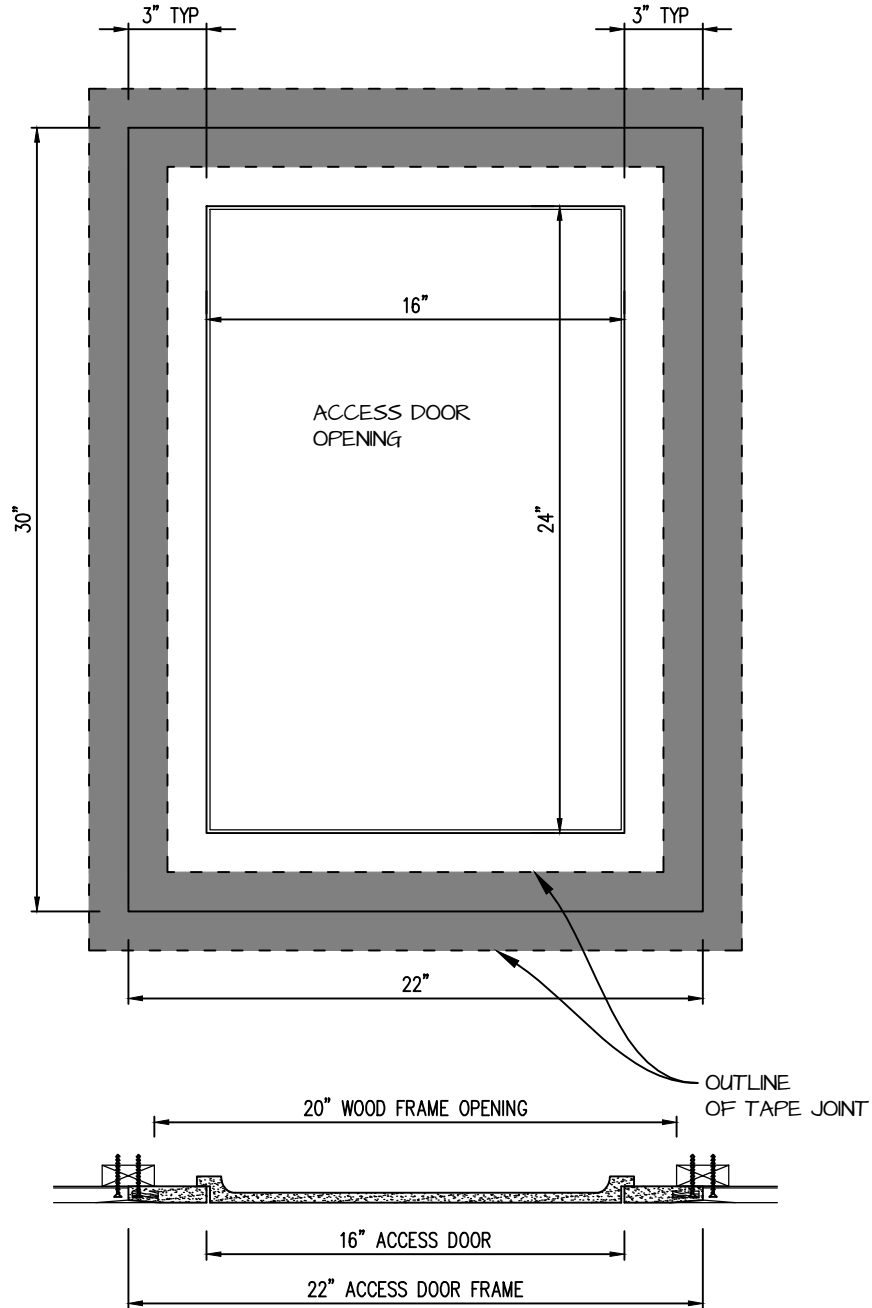

**POP OUT SQUARE CORNER ACCESS PANEL 16"x24"**  
**GFRG-SQ-581624**

TOP VIEW

 <p><b>CASTLE ACCESS PANELS &amp; FORMS INC.</b>          173 Adesso Drive, Unit 2, Concord ON L4K 3C3          Phone (905)738-8089 Fax (905)760-9234          inquiries@castleaccesspanels.com  <a href="http://www.CastleAccessPanels.com">www.CastleAccessPanels.com</a></p>	DESIGNED: Q.P	
	DATE:	
	APPROVED: J.R	
CUSTOMER:	PROJECT:	QTY:
TITLE:	DWG NO:	SHEET OF