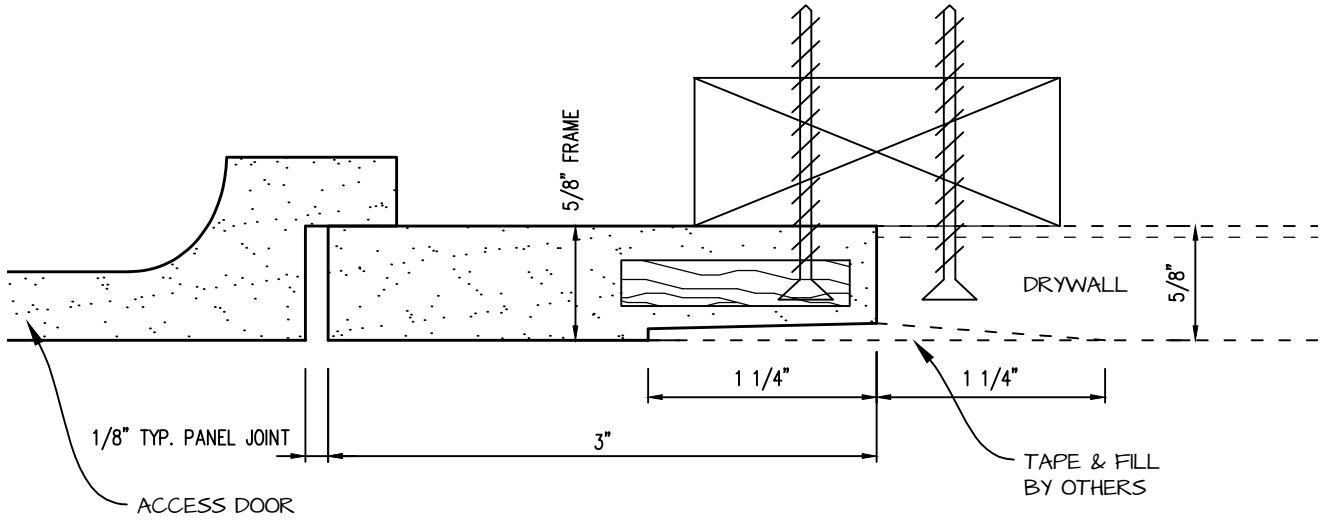

POP-OUT GFRG ACCESS PANEL SECTION

CASTLE ACCESS PANELS & FORMS INC. 173 Adesso Drive, Unit 2, Concord ON L4K 3C3 Phone (905)738-8089 Fax (905)760-9234 inquiries@castleaccesspanels.com www.CastleAccessPanels.com	DESIGNED: Q.P	
	DATE:	
	APPROVED: J.R	
CUSTOMER:	PROJECT:	QTY:
TITLE:	DWG NO:	SHEET OF