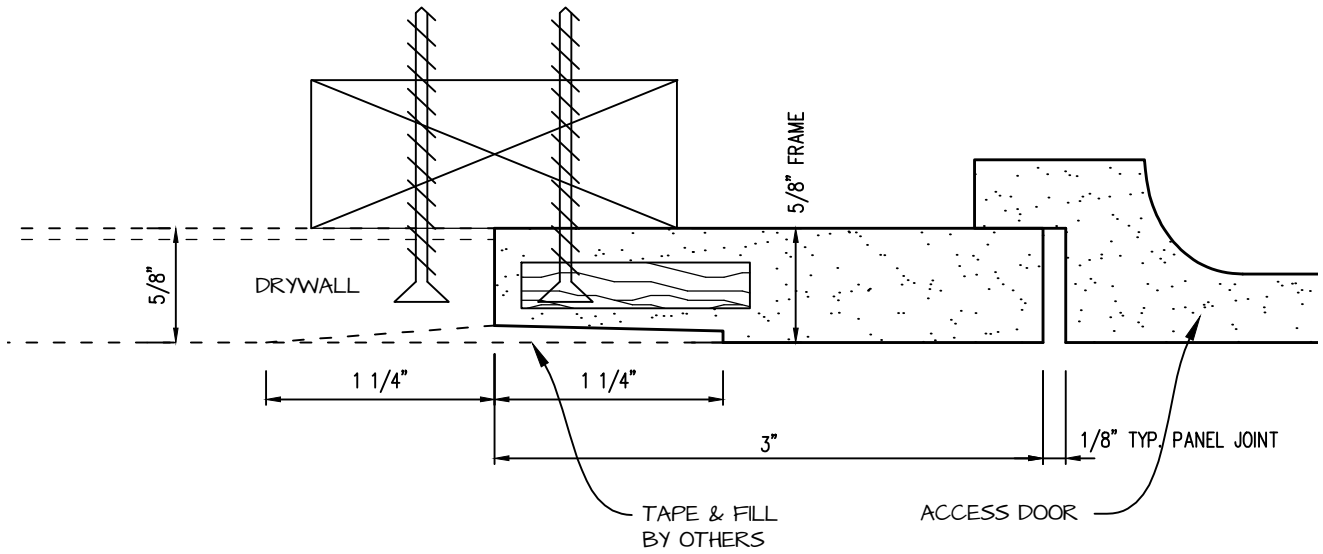

POP-OUT GFRG ACCESS PANEL SECTION

CASTLE ACCESS PANELS & FORMS INC. 173 Adesso Drive, Unit 2, Concord ON L4K 3C3 Phone (905)738-8089 Fax (905)760-9234 inquiries@castleaccesspanels.com www.CastleAccessPanels.com	DESIGNED: Q.P	
	DATE:	
	APPROVED: J.R	
CUSTOMER:	PROJECT:	QTY:
TITLE:	DWG NO:	SHEET OF