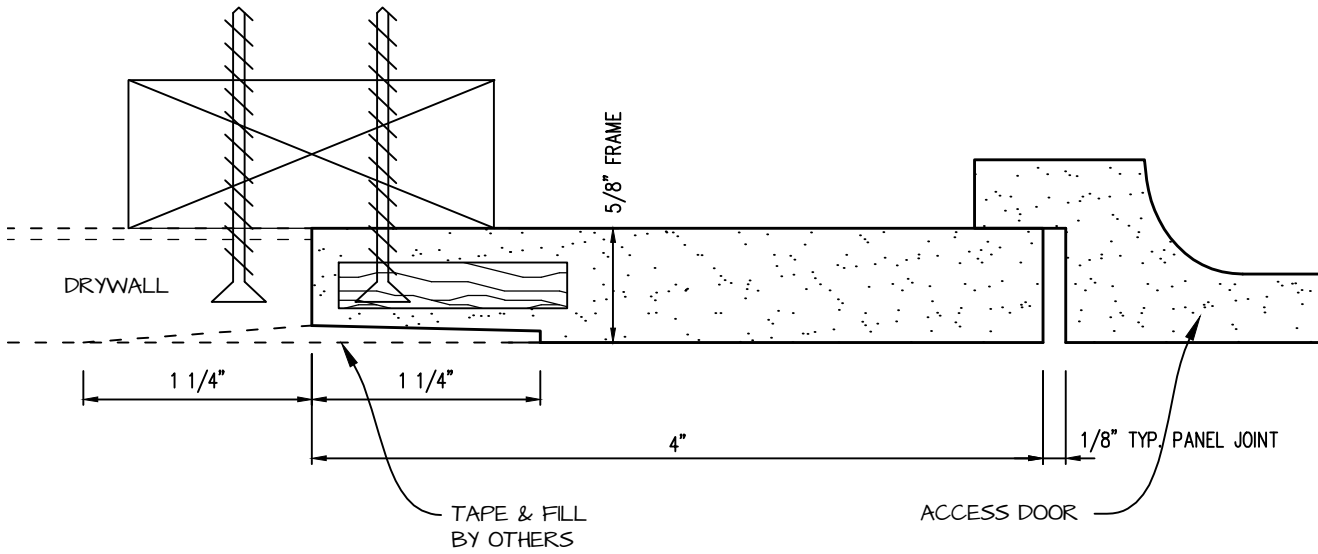

DWG NO:

SHEET OF

POP-OUT GFRG ACCESS PANEL SECTION

 <p>CASTLE ACCESS PANELS & FORMS INC. 173 Adesso Drive, Unit 2, Concord ON L4K 3C3 Phone (905)738-8089 Fax (905)760-9234 inquiries@castleaccesspanels.com www.CastleAccessPanels.com</p>	DESIGNED: Q.P	
	DATE:	
	APPROVED: J.R	
CUSTOMER:	PROJECT:	QTY:
TITLE:	DWG NO:	SHEET OF