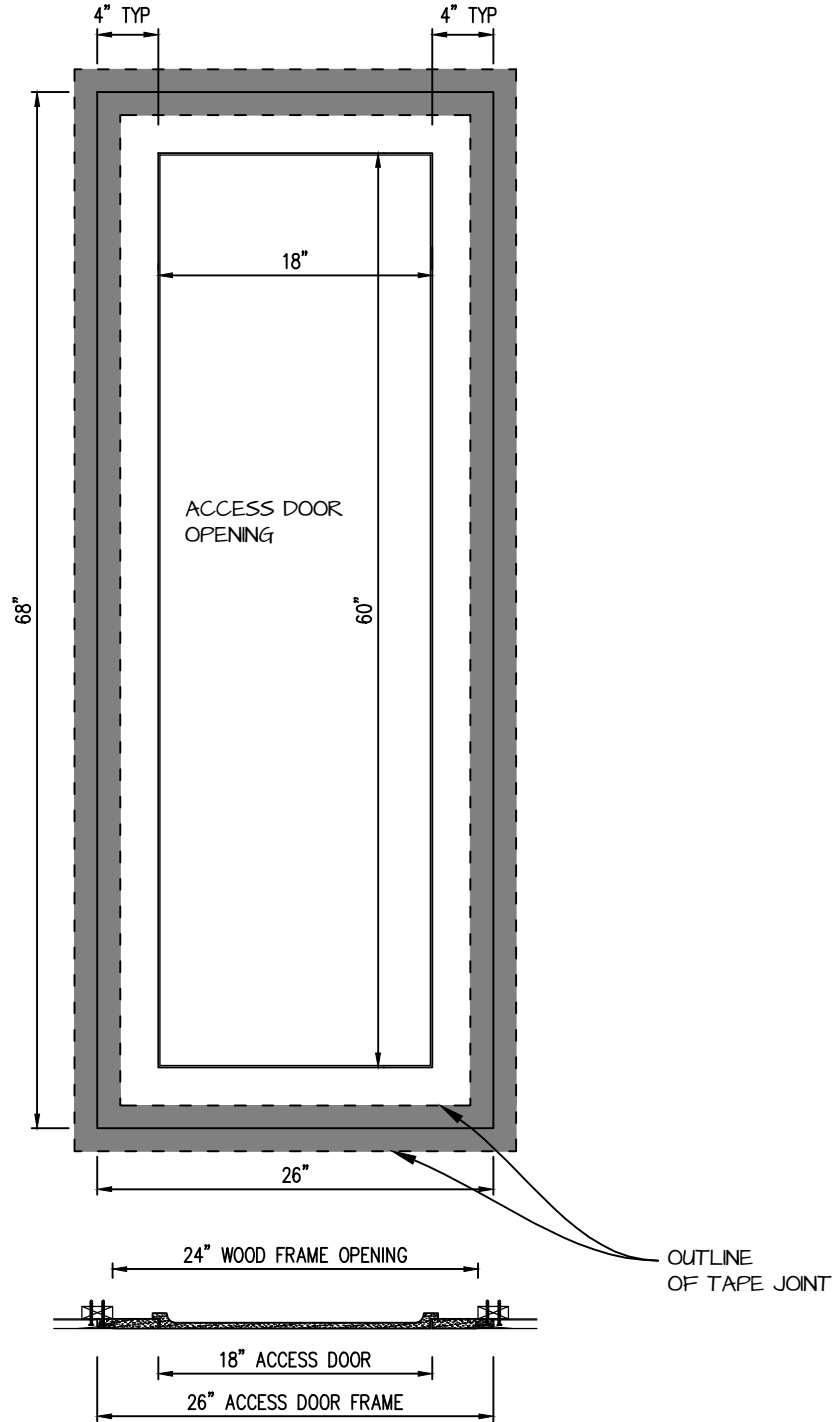

POP OUT SQUARE CORNER ACCESS PANEL 18"x60"
GFRG-SQ-581860

CASTLE ACCESS PANELS & FORMS INC.

173 Adesso Drive, Unit 2, Concord ON L4K 3C3

Phone (905)738-8089 Fax (905)760-9234

inquiries@castleaccesspanels.com