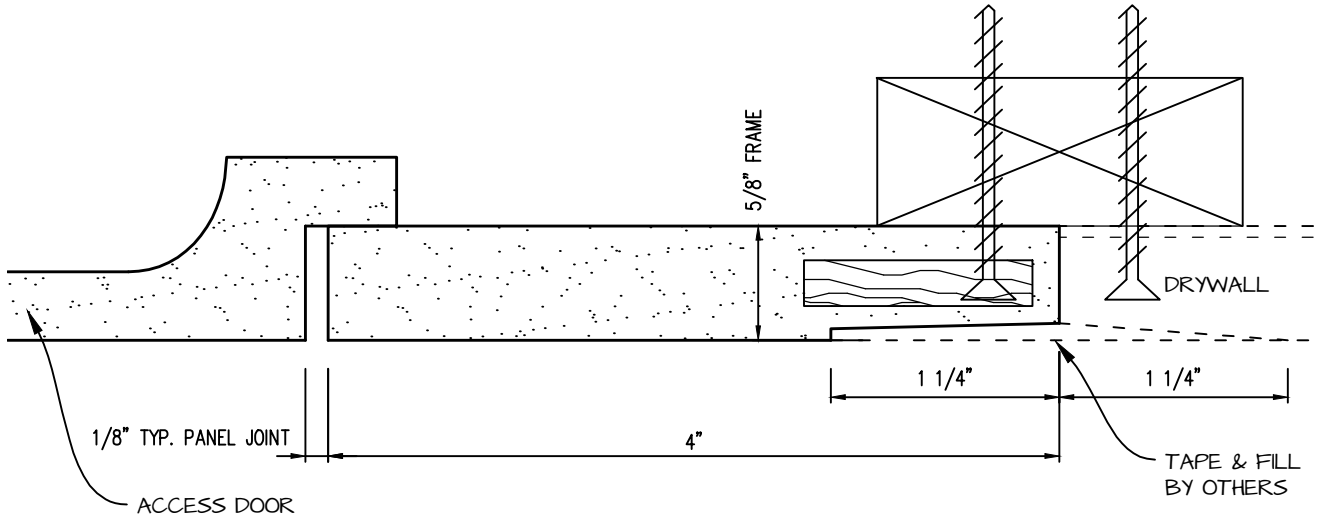

DWG NO:

SHEET OF

POP-OUT GFRG ACCESS PANEL SECTION

 <p>CASTLE ACCESS PANELS & FORMS INC. 173 Adesso Drive, Unit 2, Concord ON L4K 3C3 Phone (905)738-8089 Fax (905)760-9234 inquiries@castleaccesspanels.com www.CastleAccessPanels.com</p>	DESIGNED: Q.P	
	DATE:	
	APPROVED: J.R	
CUSTOMER:	PROJECT:	QTY:
TITLE:	DWG NO:	SHEET OF