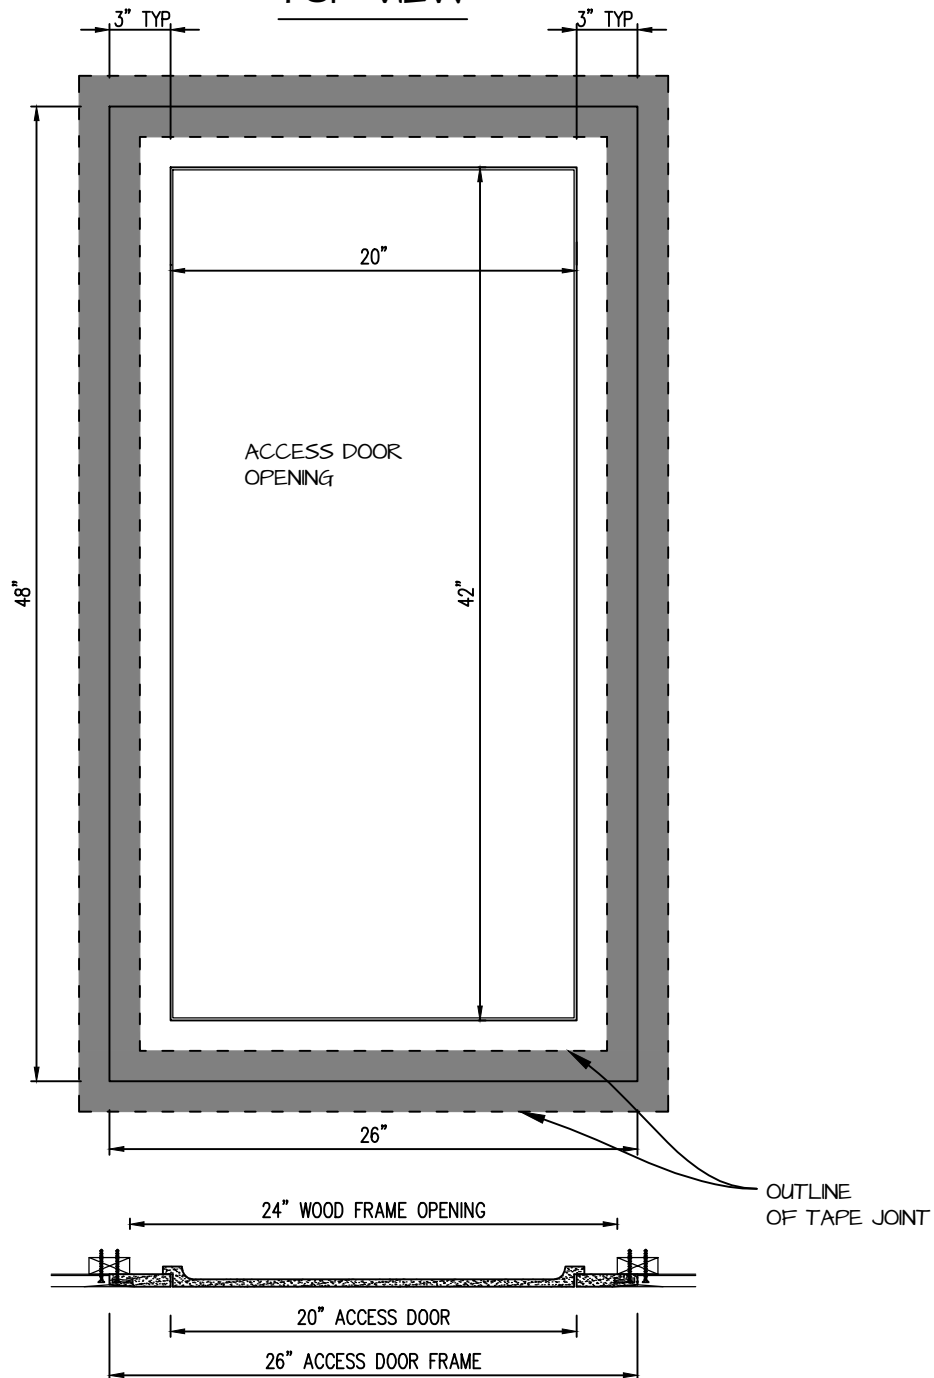

**POP OUT SQUARE CORNER ACCESS PANEL 20"x42"**  
**GFRG-SQ-582042**

TOP VIEW

 <p><b>CASTLE ACCESS PANELS &amp; FORMS INC.</b>          173 Adesso Drive, Unit 2, Concord ON L4K 3C3          Phone (905)738-8089 Fax (905)760-9234          inquiries@castleaccesspanels.com  <a href="http://www.CastleAccessPanels.com">www.CastleAccessPanels.com</a></p>	DESIGNED: Q.P	
	DATE:	
	APPROVED: J.R	
CUSTOMER:	PROJECT:	QTY:
TITLE:	DWG NO:	SHEET OF