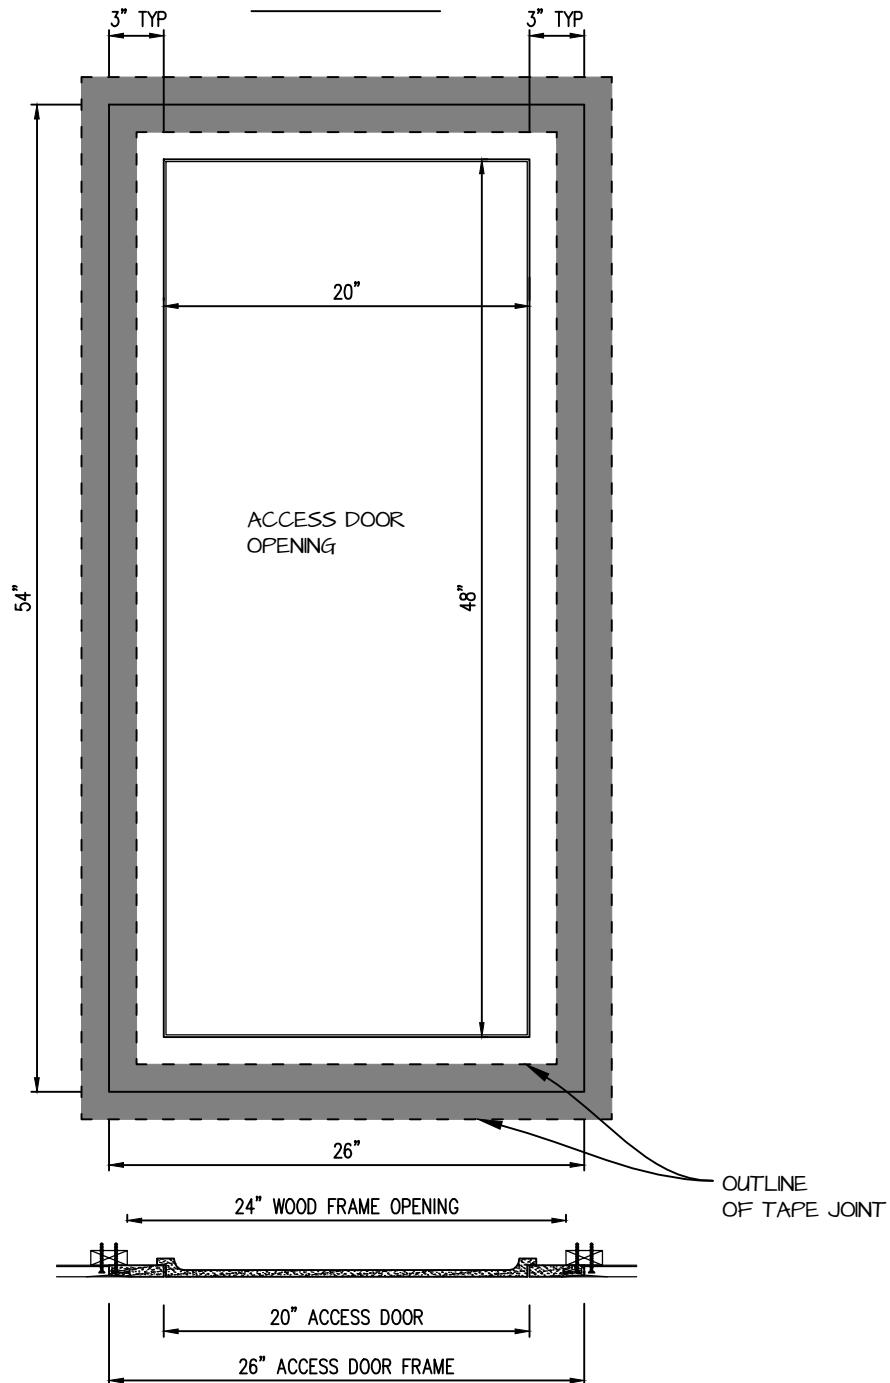

POP OUT SQUARE CORNER ACCESS PANEL 20"x48"

GFRG-SQ-582048

TOP VIEW

 <p>CASTLE ACCESS PANELS & FORMS INC. 173 Adesso Drive, Unit 2, Concord ON L4K 3C3 Phone (905)738-8089 Fax (905)760-9234 inquiries@castleaccesspanels.com www.CastleAccessPanels.com</p>	DESIGNED: Q.P	
	DATE:	
	APPROVED: J.R	
CUSTOMER:	PROJECT:	QTY:
TITLE:	DWG NO:	SHEET OF