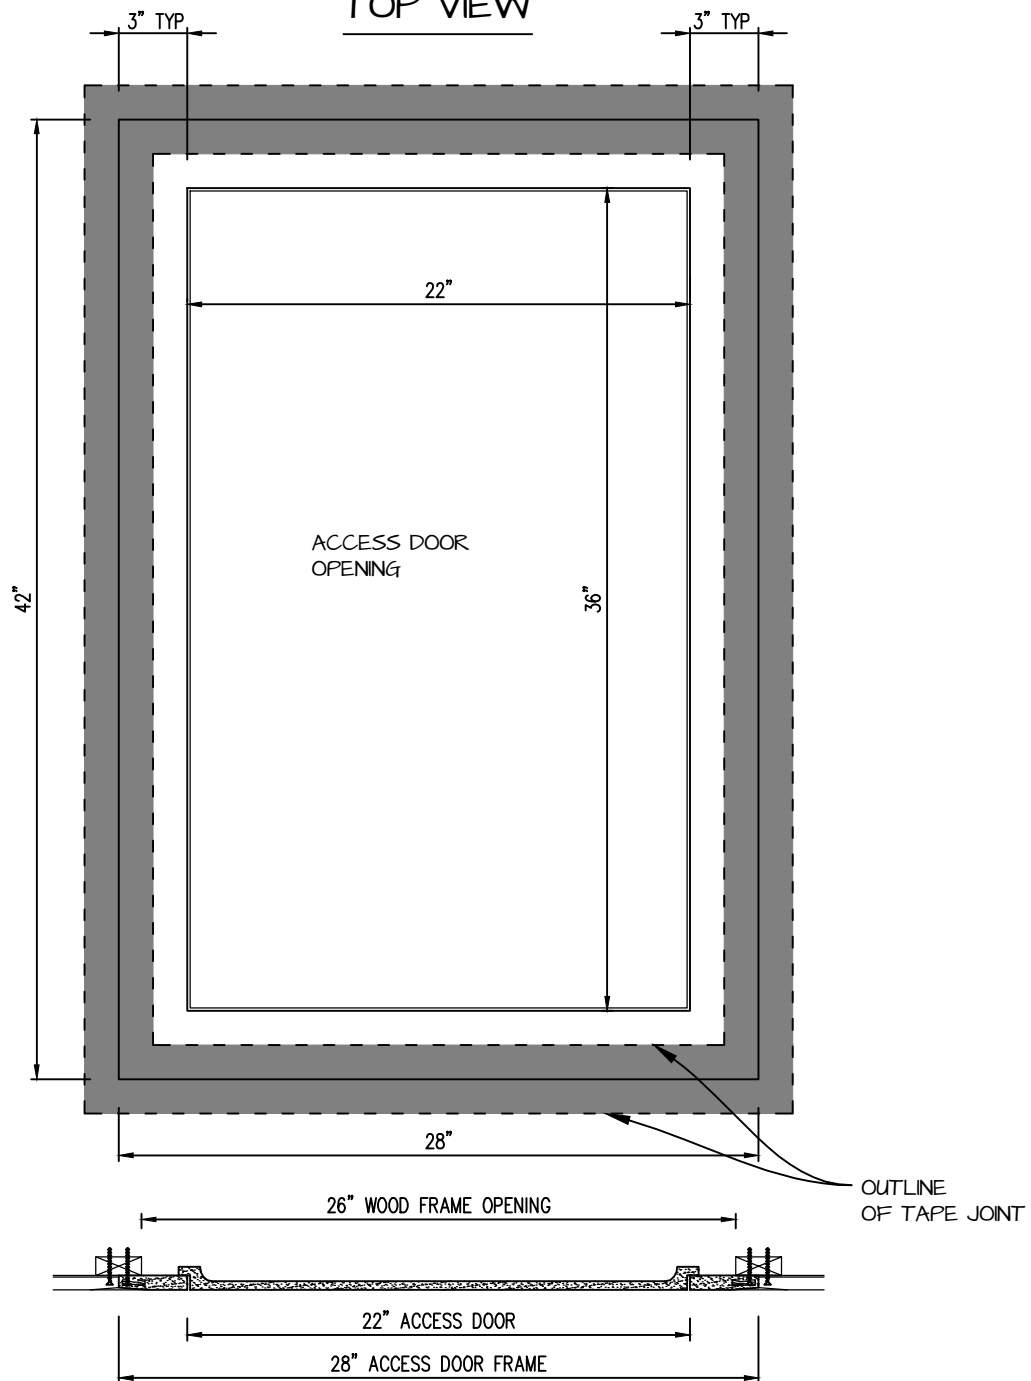

POP OUT SQUARE CORNER ACCESS PANEL 22"x36"
GFRG-SQ-582236

TOP VIEW

CASTLE ACCESS PANELS & FORMS INC.

173 Adesso Drive, Unit 2, Concord ON L4K 3C3

Phone (905)738-8089 Fax (905)760-9234

inquiries@castleaccesspanels.com