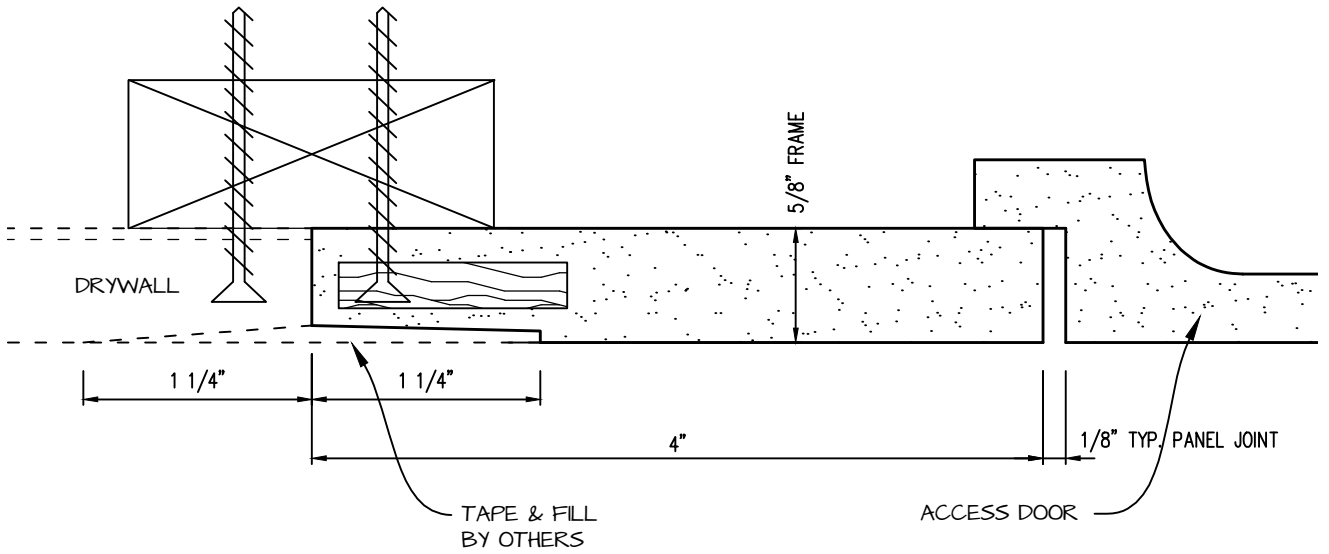

DWG NO:

SHEET OF

POP-OUT GFRG ACCESS PANEL SECTION

 <p>CASTLE ACCESS PANELS & FORMS INC. 173 Adesso Drive, Unit 2, Concord ON L4K 3C3 Phone (905)738-8089 Fax (905)760-9234 inquiries@castleaccesspanels.com www.CastleAccessPanels.com</p>	DESIGNED: Q.P	
	DATE:	
	APPROVED: J.R	
CUSTOMER:	PROJECT:	QTY:
TITLE:	DWG NO:	SHEET OF