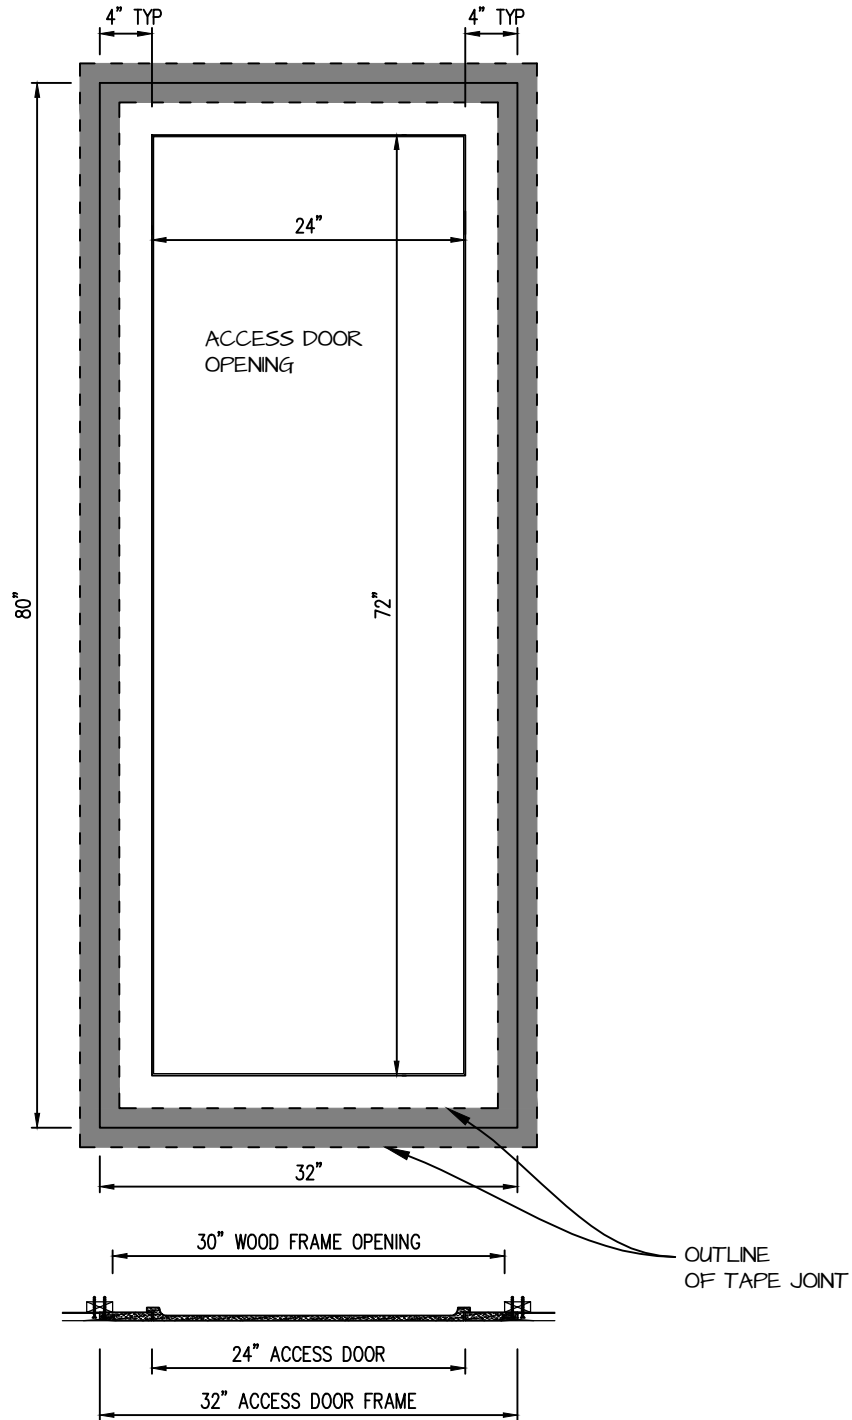

POP OUT SQUARE CORNER ACCESS PANEL 24"x72"
GFRG-SQ-582472

CASTLE ACCESS PANELS & FORMS INC.

173 Adesso Drive, Unit 2, Concord ON L4K 3C3

Phone (905)738-8089 Fax (905)760-9234

inquiries@castleaccesspanels.com