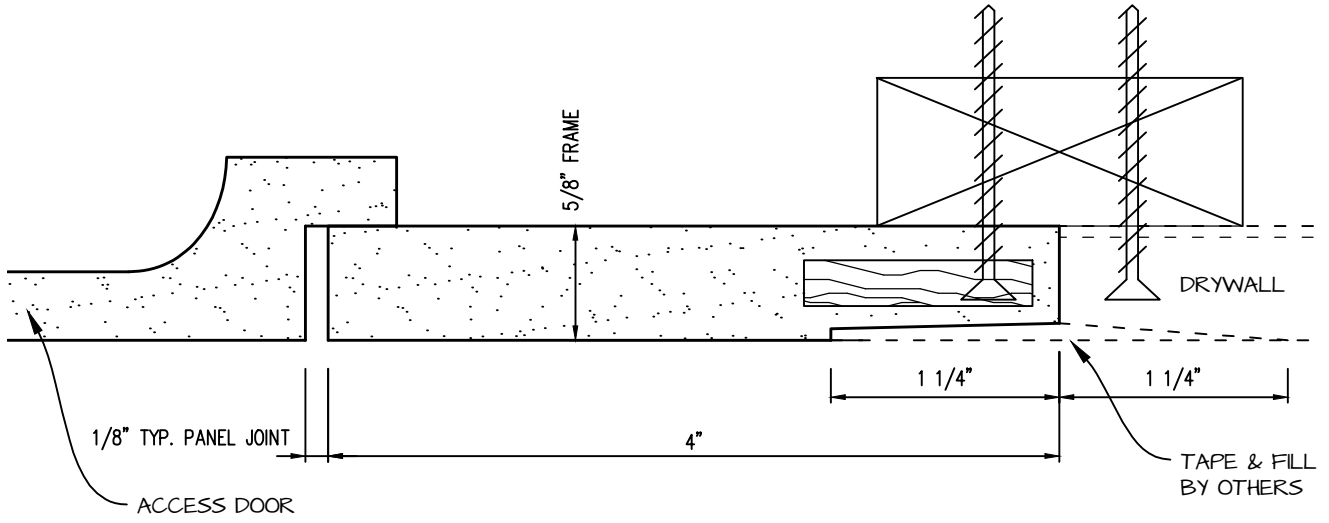

DWG NO:

SHEET OF

POP-OUT GFRG ACCESS PANEL SECTION

 <p>CASTLE ACCESS PANELS & FORMS INC. 173 Adesso Drive, Unit 2, Concord ON L4K 3C3 Phone (905)738-8089 Fax (905)760-9234 inquiries@castleaccesspanels.com www.CastleAccessPanels.com</p>	DESIGNED: Q.P	
	DATE:	
	APPROVED: J.R	
CUSTOMER:	PROJECT:	QTY:
TITLE:	DWG NO:	SHEET OF