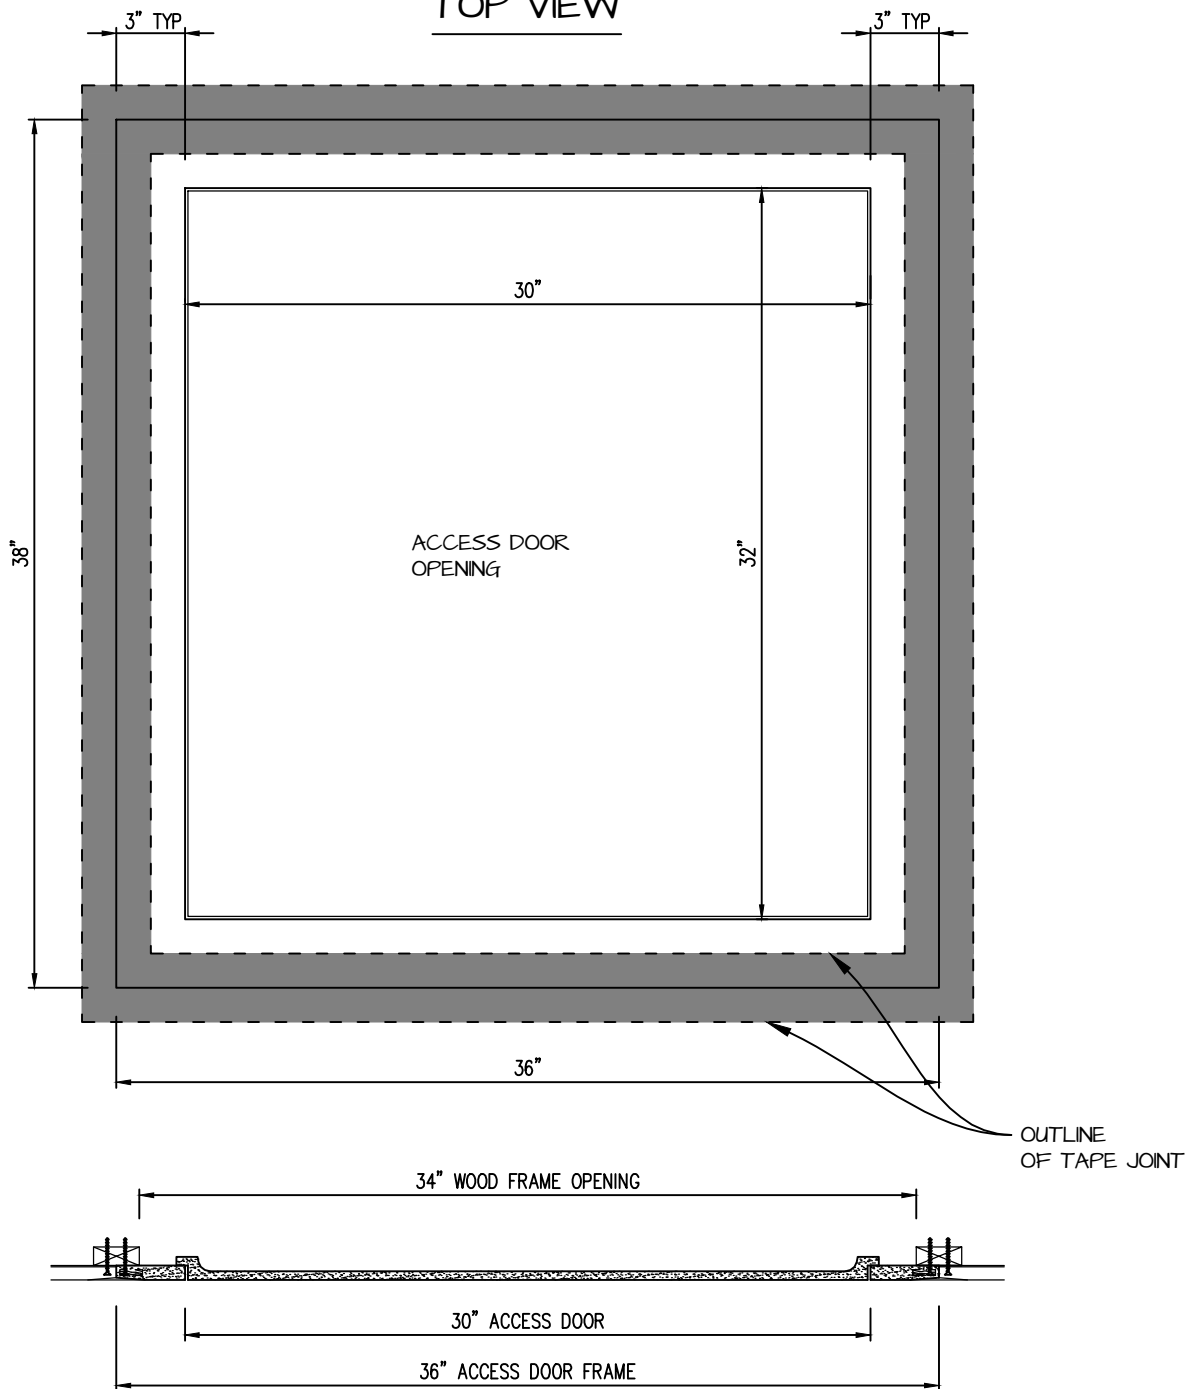

POP OUT SQUARE CORNER ACCESS PANEL 30"x32"
GFRG-SQ-583032

TOP VIEW

CASTLE ACCESS PANELS & FORMS INC.

173 Adesso Drive, Unit 2, Concord ON L4K 3C3
 Phone (905)738-8089 Fax (905)760-9234
 inquiries@castleaccesspanels.com
www.CastleAccessPanels.com