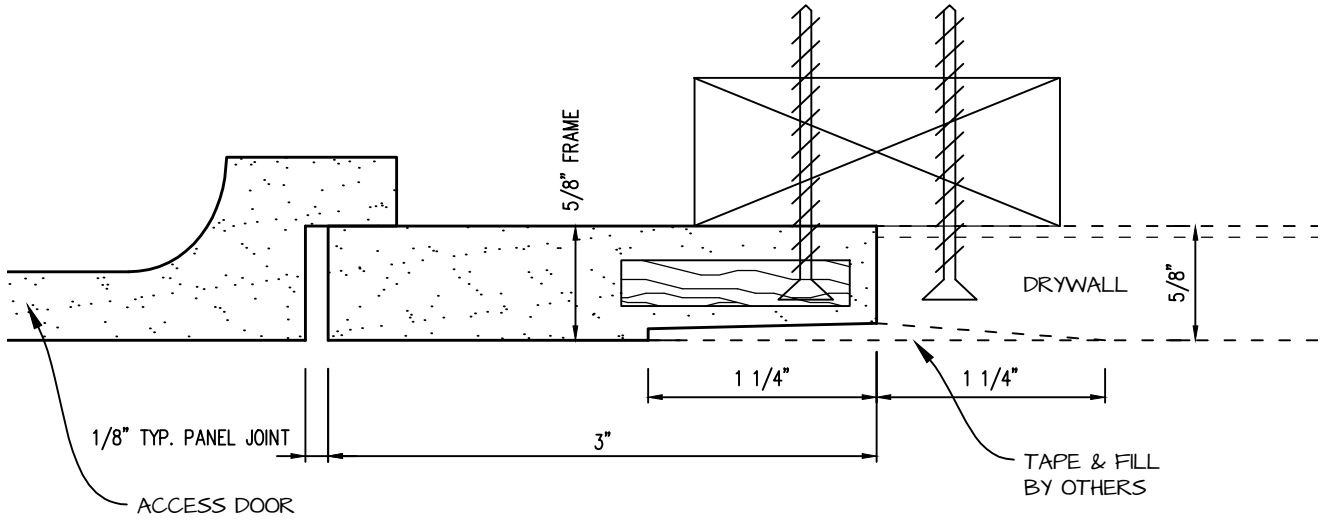

POP-OUT GFRG ACCESS PANEL SECTION

CASTLE ACCESS PANELS & FORMS INC. 173 Adesso Drive, Unit 2, Concord ON L4K 3C3 Phone (905)738-8089 Fax (905)760-9234 inquiries@castleaccesspanels.com www.CastleAccessPanels.com	DESIGNED: Q.P	
	DATE:	
	APPROVED: J.R	
CUSTOMER:	PROJECT:	QTY:
TITLE:	DWG NO:	SHEET OF