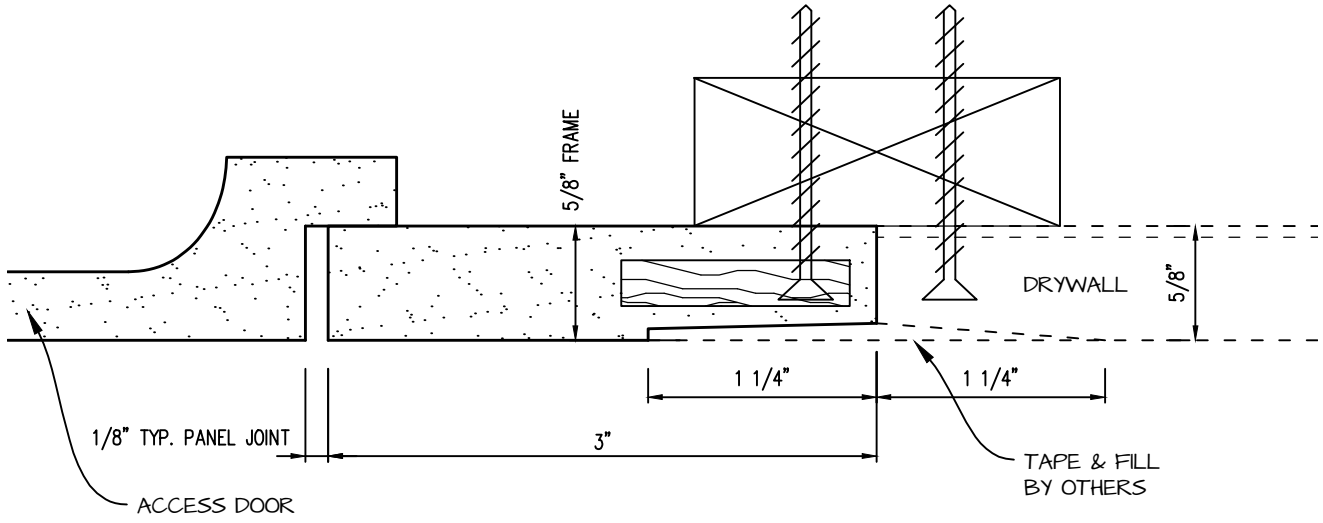

DWG NO:

SHEET OF

POP-OUT GFRG ACCESS PANEL SECTION

 <p>CASTLE ACCESS PANELS & FORMS INC. 173 Adesso Drive, Unit 2, Concord ON L4K 3C3 Phone (905)738-8089 Fax (905)760-9234 inquiries@castleaccesspanels.com www.CastleAccessPanels.com</p>	DESIGNED: Q.P	
	DATE:	
	APPROVED: J.R	
CUSTOMER:	PROJECT:	QTY:
TITLE:	DWG NO:	SHEET OF