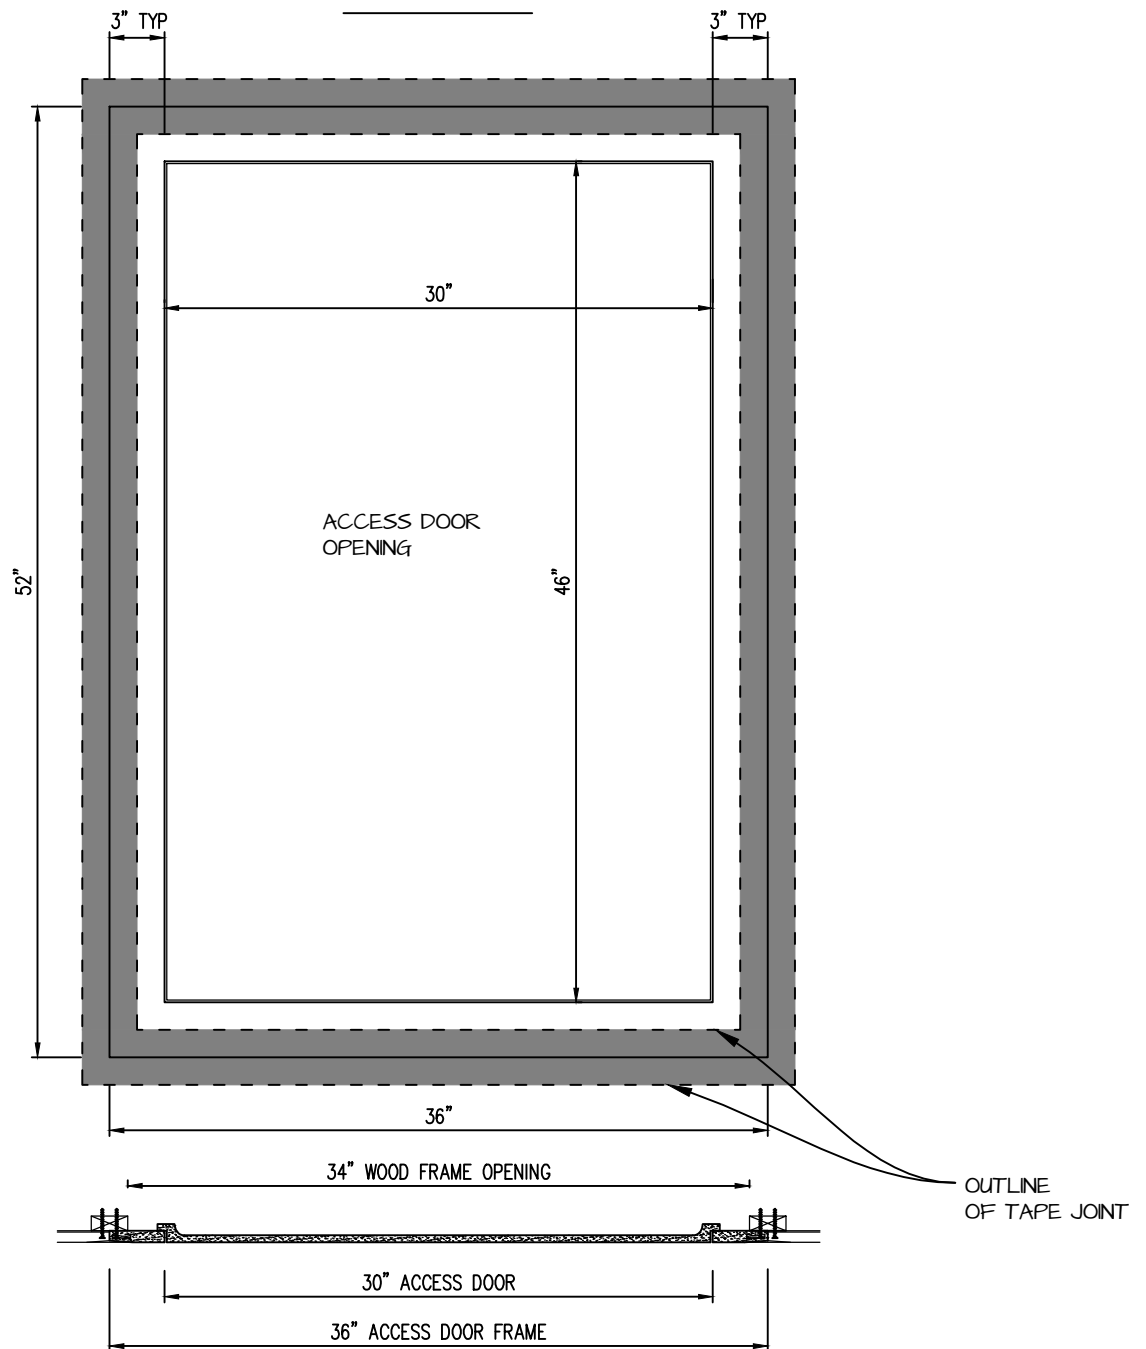

POP OUT SQUARE CORNER ACCESS PANEL 30"x46"
GFRG-SQ-583046

TOP VIEW

CASTLE ACCESS PANELS & FORMS INC.

173 Adesso Drive, Unit 2, Concord ON L4K 3C3

Phone (905)738-8089 Fax (905)760-9234

inquiries@castleaccesspanels.com