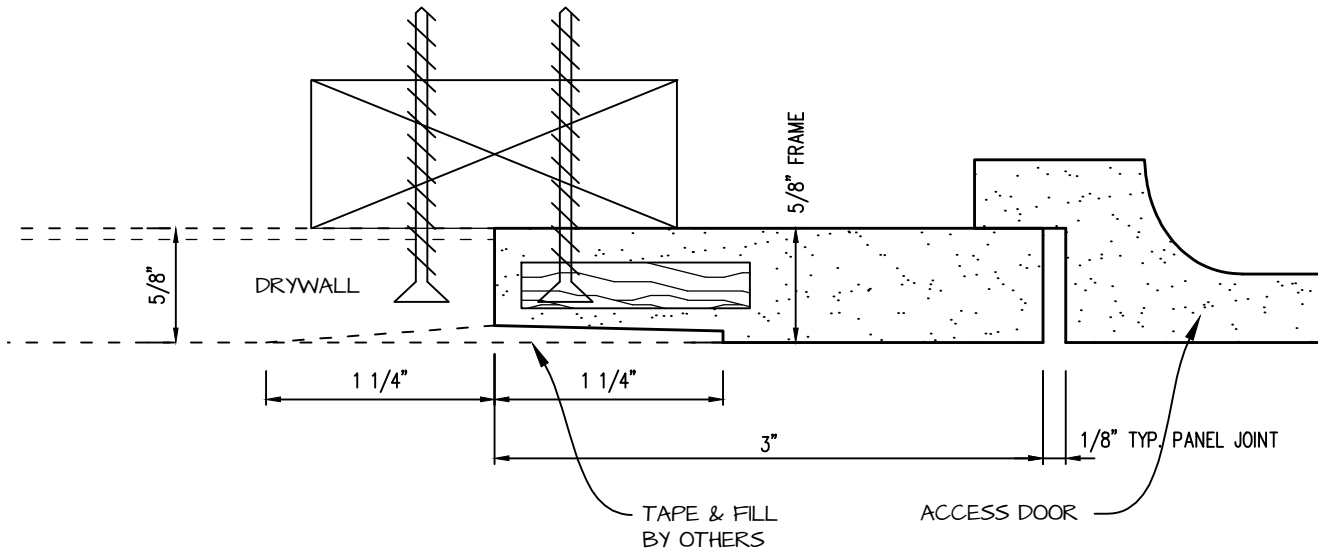

DWG NO:

SHEET OF

POP-OUT GFRG ACCESS PANEL SECTION

 <p>CASTLE ACCESS PANELS & FORMS INC. 173 Adesso Drive, Unit 2, Concord ON L4K 3C3 Phone (905)738-8089 Fax (905)760-9234 inquiries@castleaccesspanels.com www.CastleAccessPanels.com</p>	DESIGNED: Q.P	
	DATE:	
	APPROVED: J.R	
CUSTOMER:	PROJECT:	QTY:
TITLE:	DWG NO:	SHEET OF