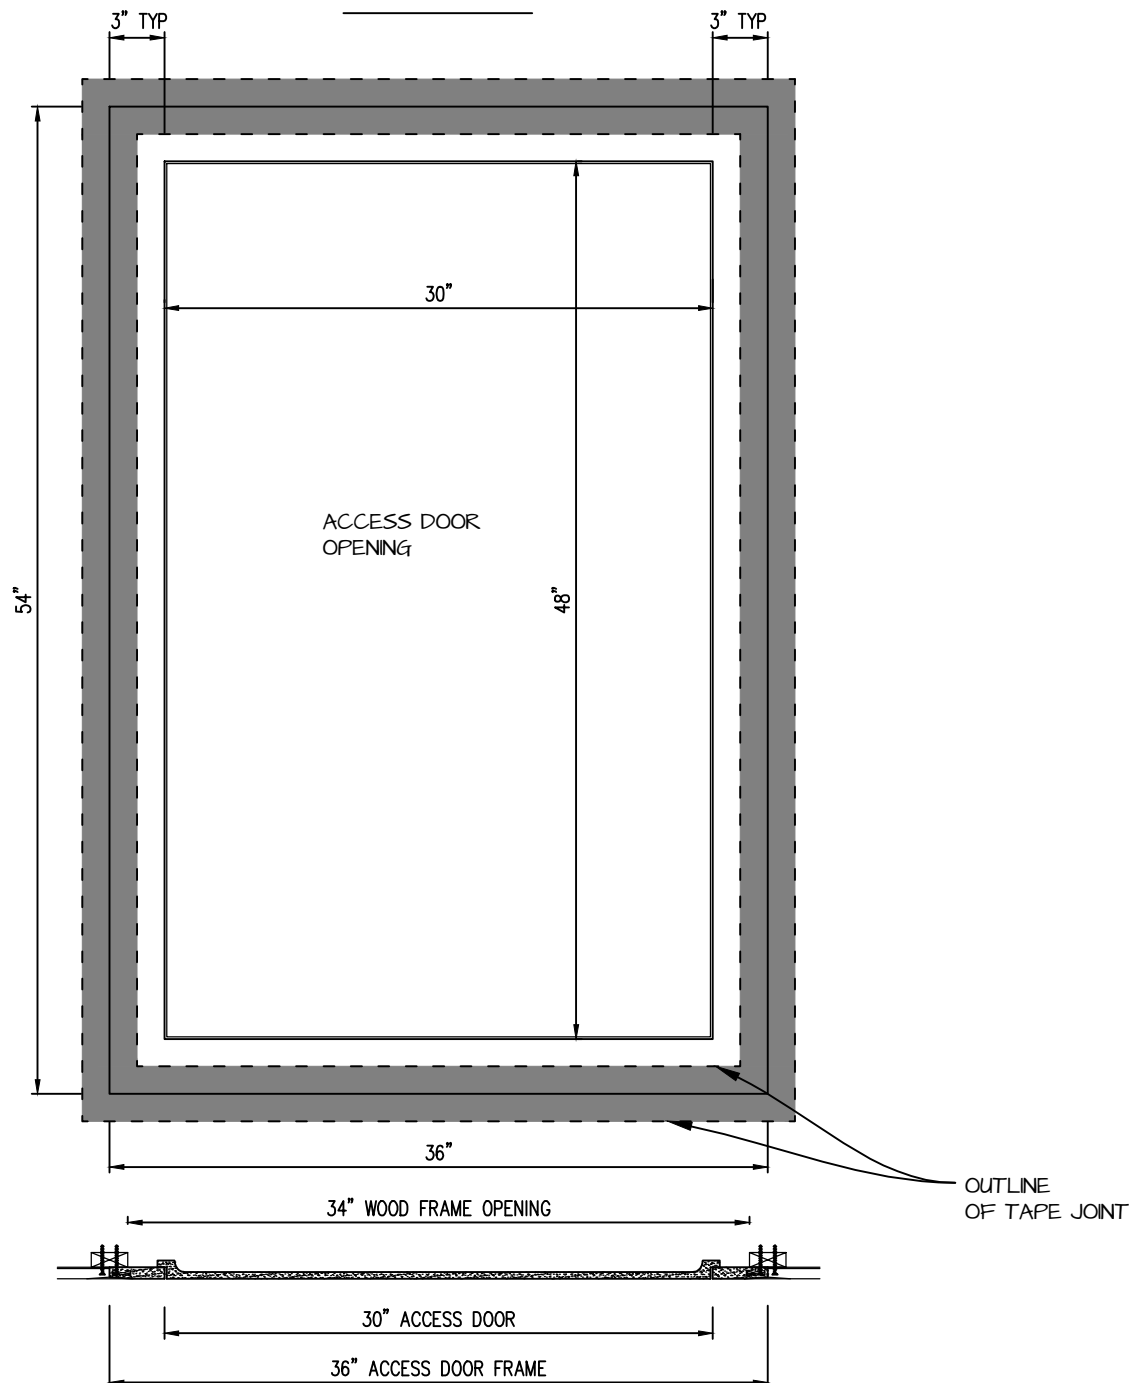

POP OUT SQUARE CORNER ACCESS PANEL 30"x48"
GFRG-SQ-583048

TOP VIEW

CASTLE ACCESS PANELS & FORMS INC.

173 Adesso Drive, Unit 2, Concord ON L4K 3C3

Phone (905)738-8089 Fax (905)760-9234

inquiries@castleaccesspanels.com