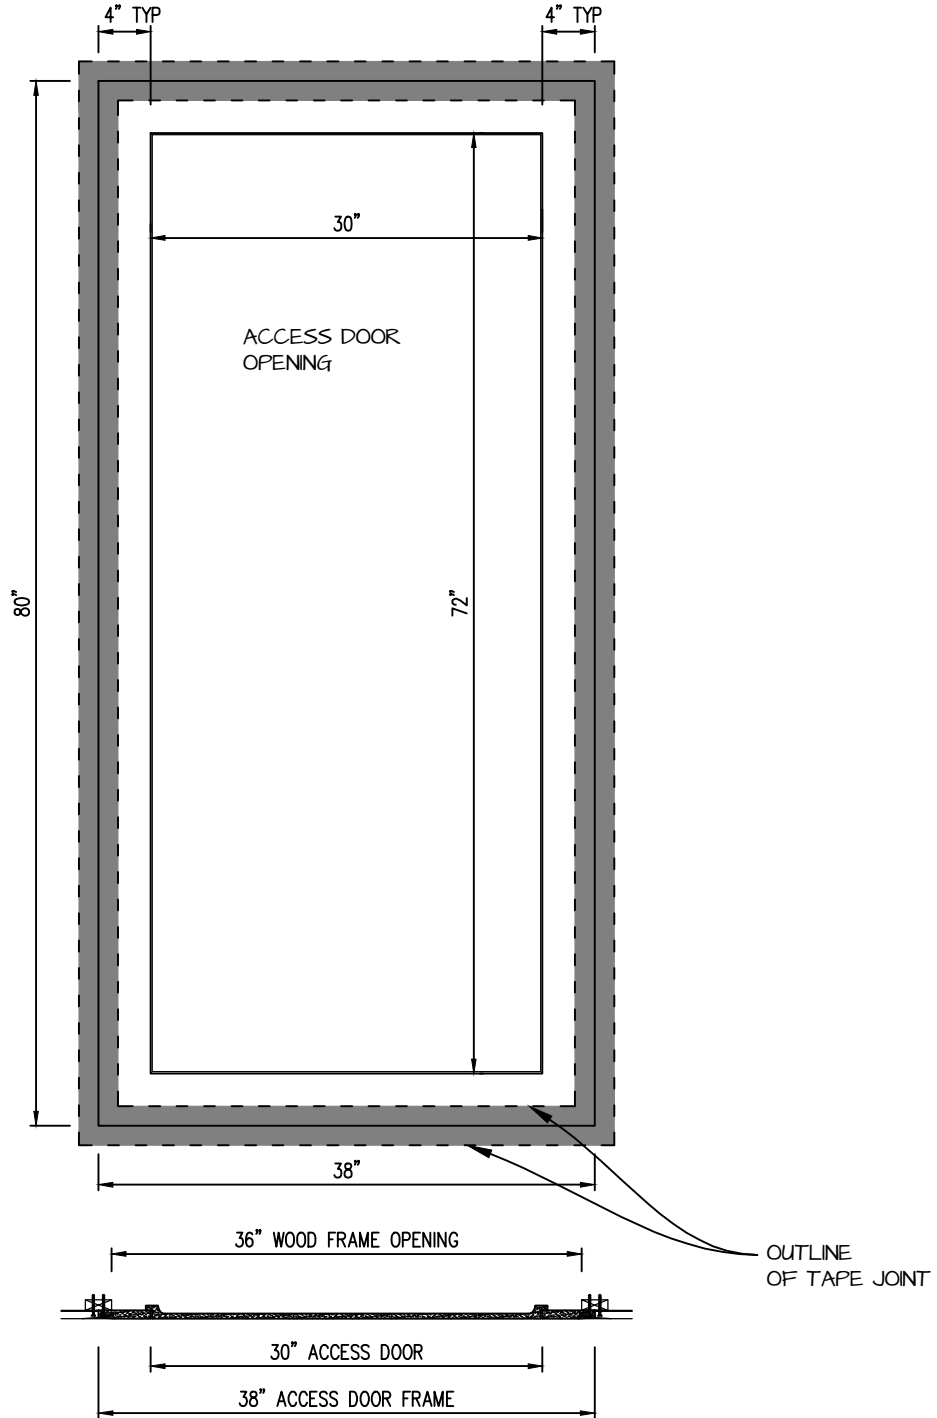

POP OUT SQUARE CORNER ACCESS PANEL 30"x72"
GFRG-SQ-583072

CASTLE ACCESS PANELS & FORMS INC.
 173 Adesso Drive, Unit 2, Concord ON L4K 3C3
 Phone (905)738-8089 Fax (905)760-9234
 inquiries@castleaccesspanels.com
www.CastleAccessPanels.com