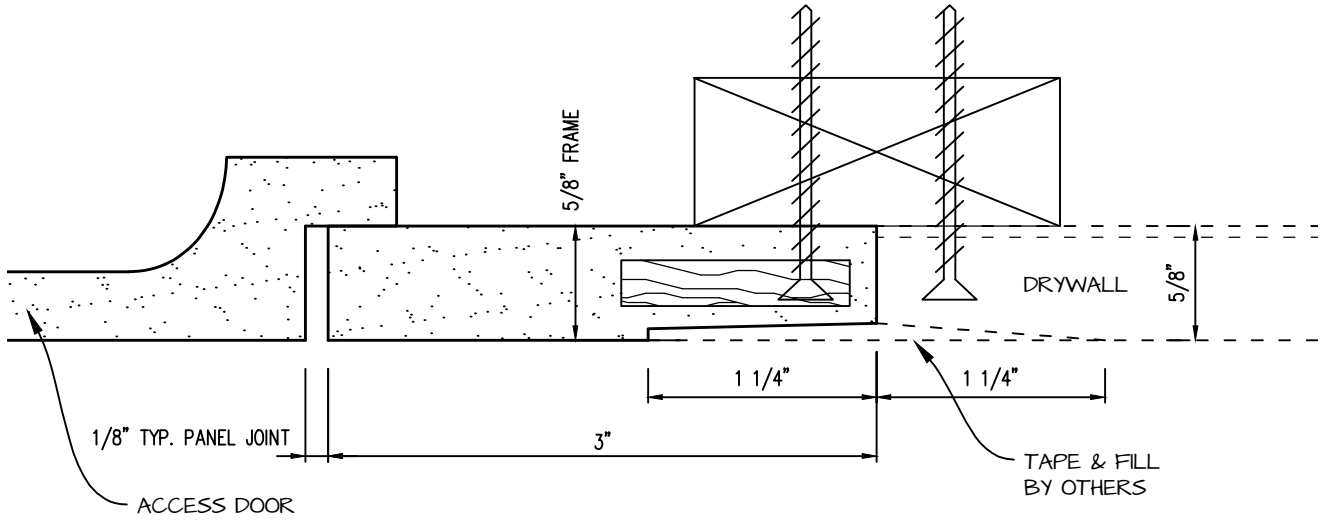

POP-OUT GFRG ACCESS PANEL SECTION

CASTLE ACCESS PANELS & FORMS INC. 173 Adesso Drive, Unit 2, Concord ON L4K 3C3 Phone (905)738-8089 Fax (905)760-9234 inquiries@castleaccesspanels.com www.CastleAccessPanels.com	DESIGNED: Q.P	
	DATE:	
	APPROVED: J.R	
CUSTOMER:	PROJECT:	QTY:
TITLE:	DWG NO:	SHEET OF