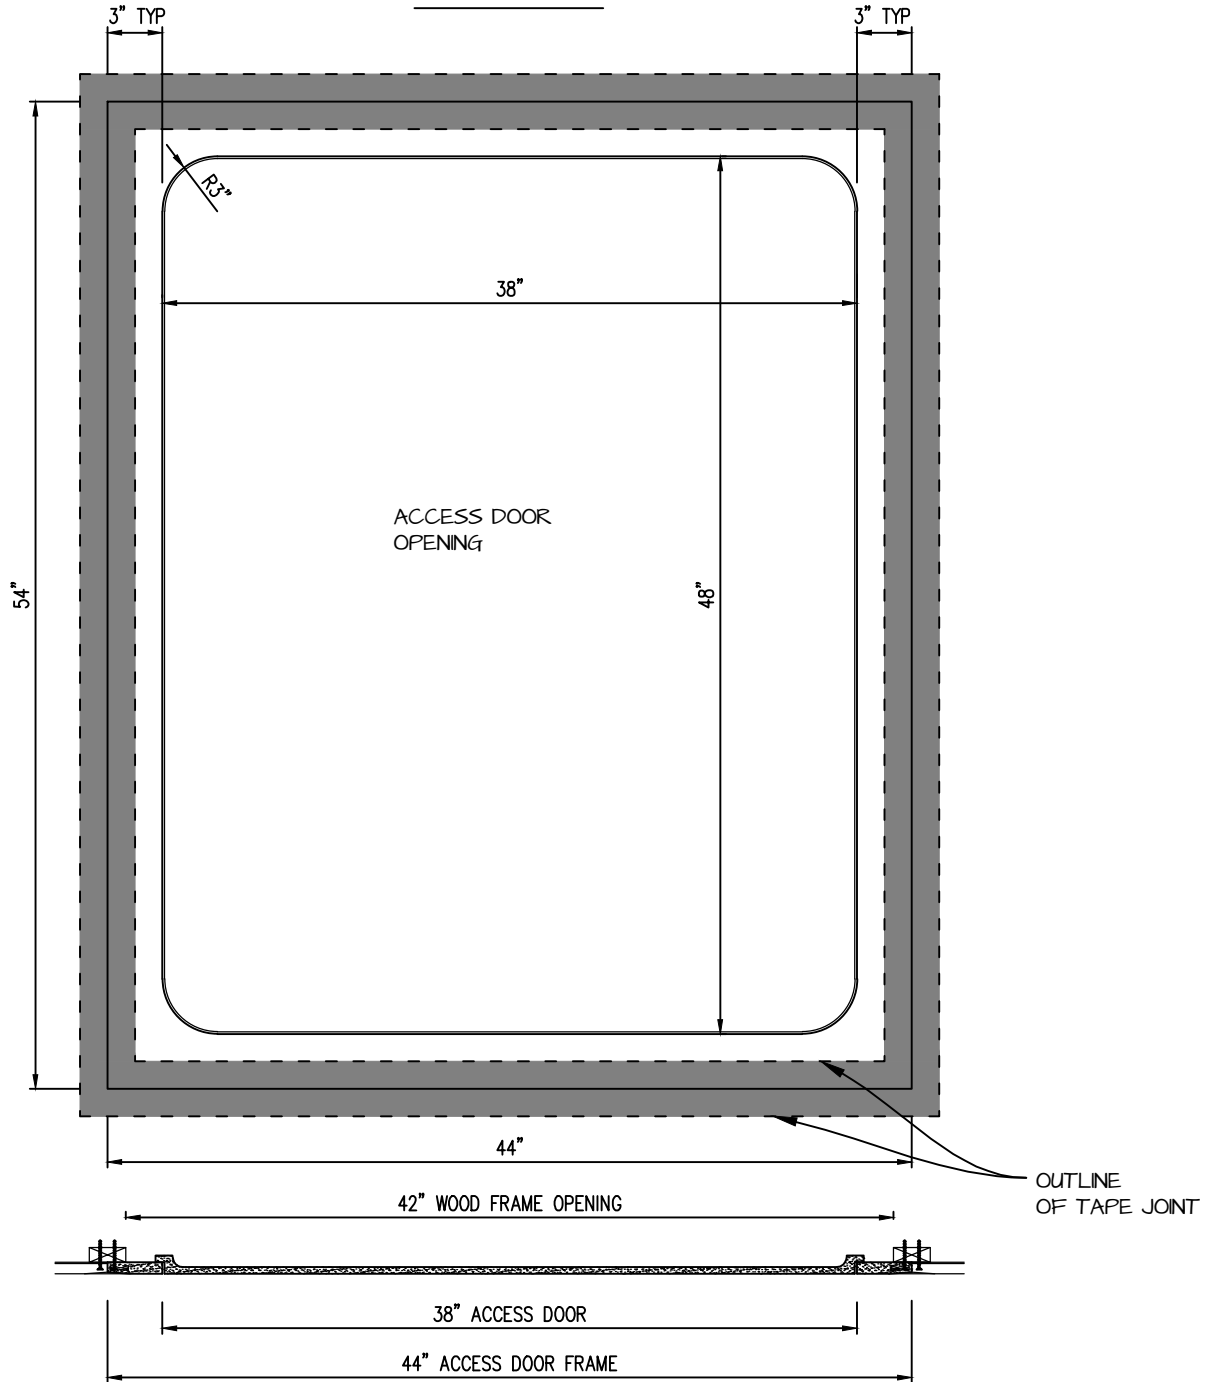

POP OUT RADIUS CORNER ACCESS PANEL 38"x48"
GFRG-RC-583848

TOP VIEW

 <p>CASTLE ACCESS PANELS & FORMS INC. 173 Adesso Drive, Unit 2, Concord ON L4K 3C3 Phone (905)738-8089 Fax (905)760-9234 inquiries@castleaccesspanels.com www.CastleAccessPanels.com</p>	DESIGNED: Q.P	
	DATE:	
	APPROVED: J.R	
CUSTOMER:	PROJECT:	QTY:
TITLE:	DWG NO:	SHEET OF