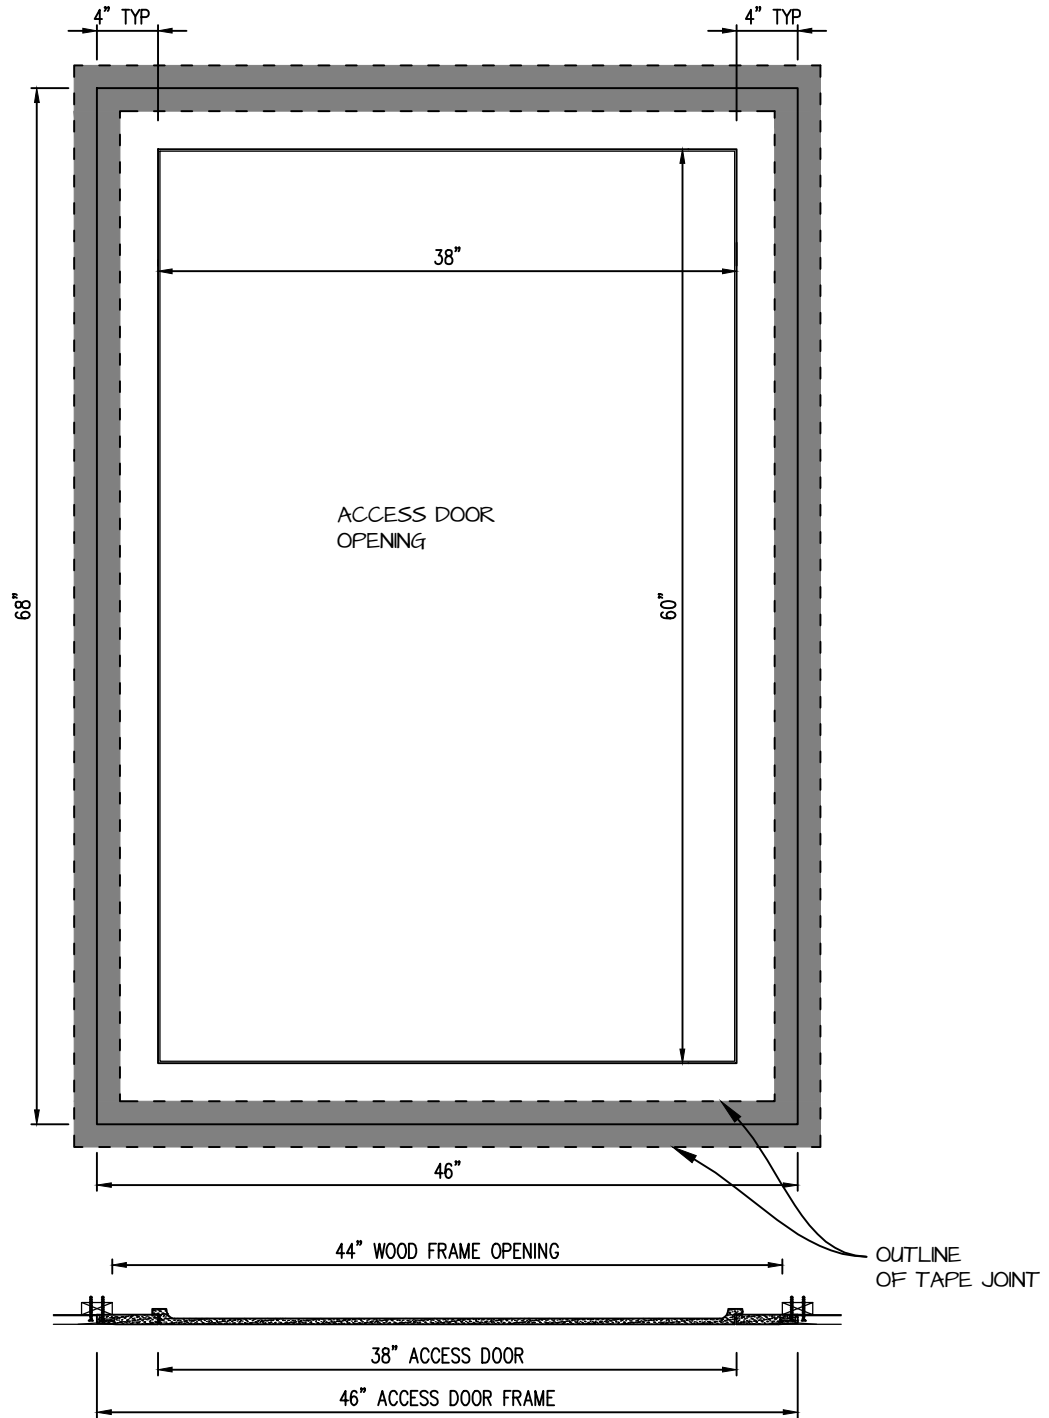

POP OUT SQUARE CORNER ACCESS PANEL 38"x60"
GFRG-SQ-583860

CASTLE ACCESS PANELS & FORMS INC.
 173 Adesso Drive, Unit 2, Concord ON L4K 3C3
 Phone (905)738-8089 Fax (905)760-9234
 inquiries@castleaccesspanels.com
www.CastleAccessPanels.com