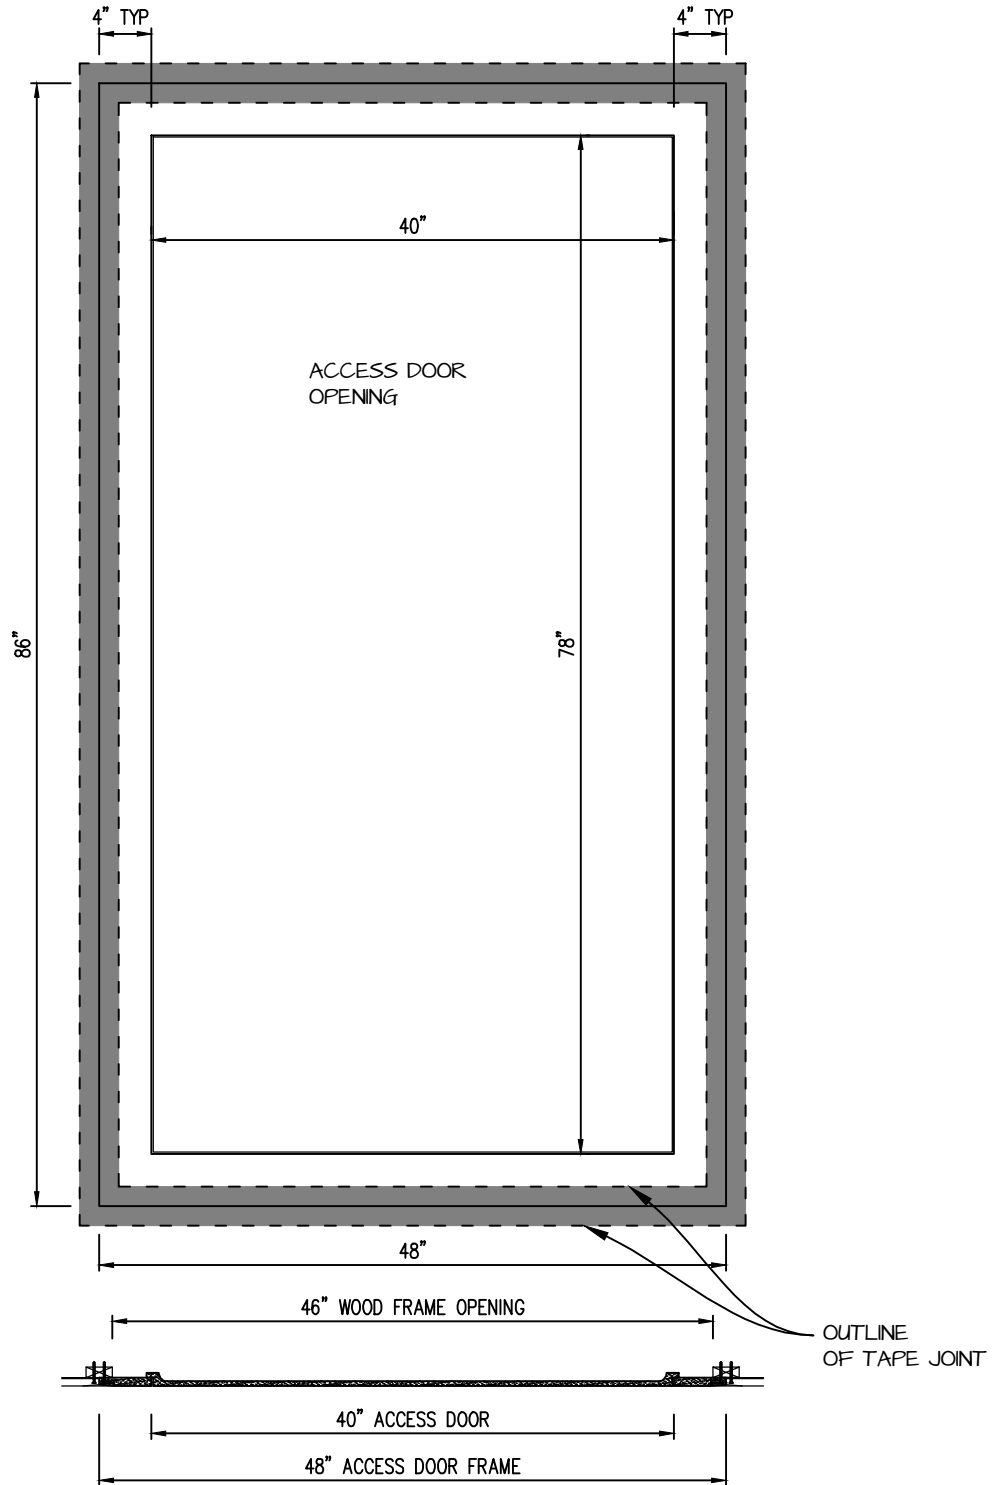

POP OUT SQUARE CORNER ACCESS PANEL 40"x78"
GFRG-SQ-584078

CASTLE ACCESS PANELS & FORMS INC.
 173 Adesso Drive, Unit 2, Concord ON L4K 3C3
 Phone (905)738-8089 Fax (905)760-9234
 inquiries@castleaccesspanels.com
www.CastleAccessPanels.com