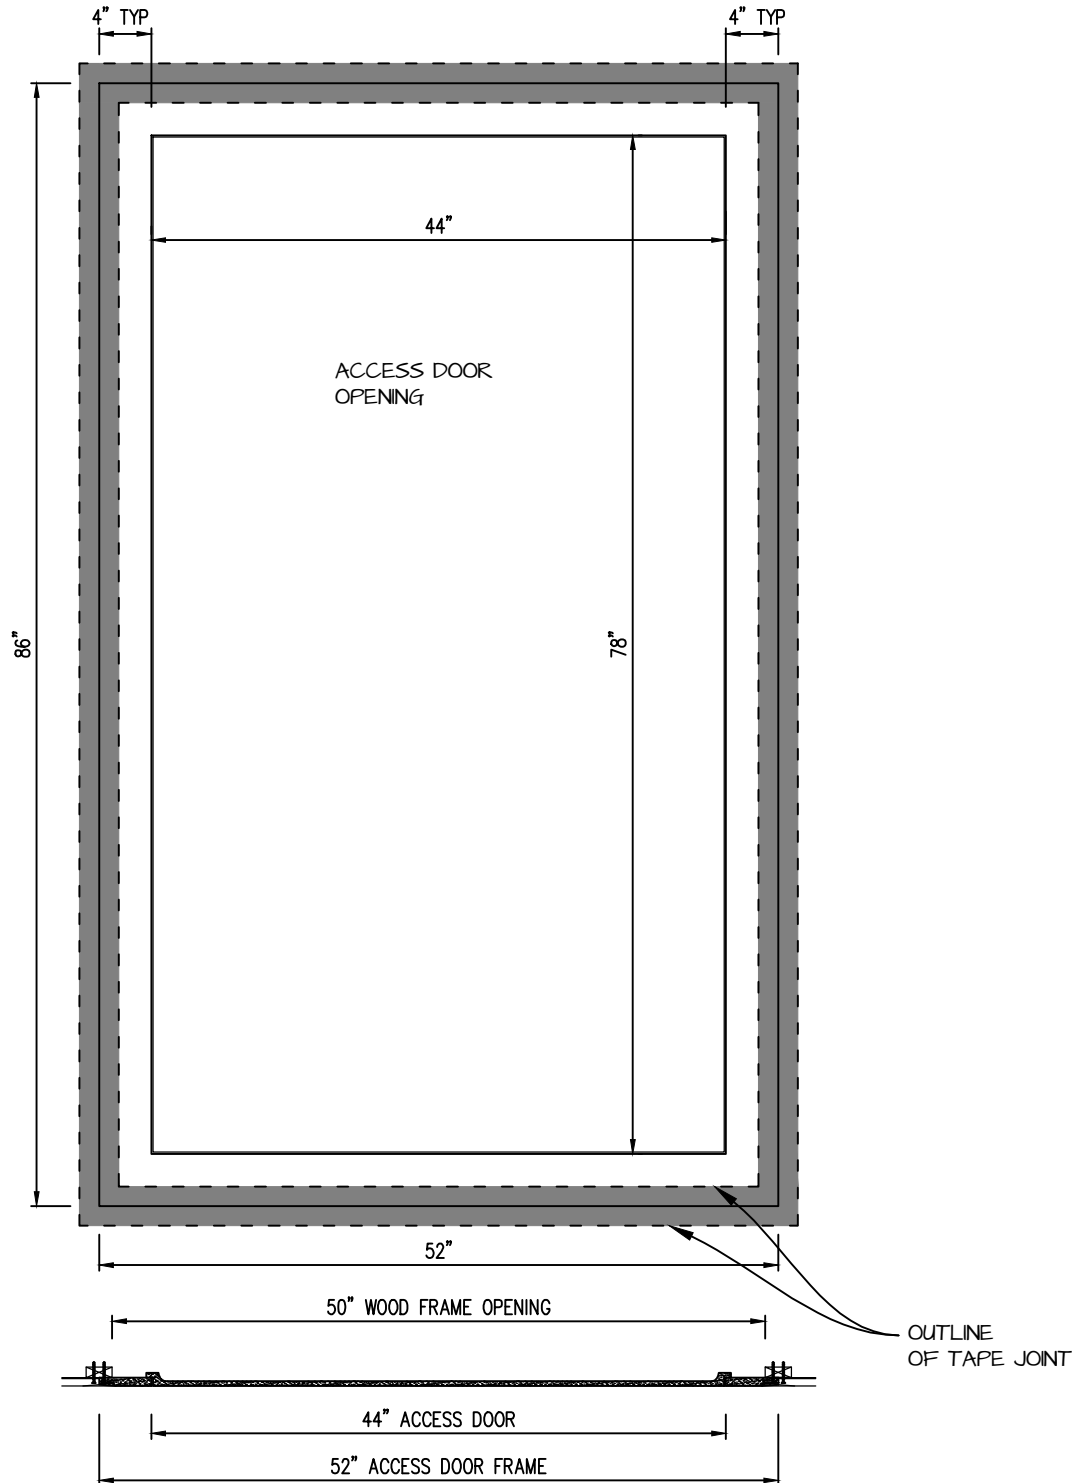

POP OUT SQUARE CORNER ACCESS PANEL 44"x78"
GFRG-SQ-584478

 <p>CASTLE ACCESS PANELS & FORMS INC. 173 Adesso Drive, Unit 2, Concord ON L4K 3C3 Phone (905)738-8089 Fax (905)760-9234 inquiries@castleaccesspanels.com www.CastleAccessPanels.com</p>	DESIGNED: Q.P	
	DATE:	
	APPROVED: J.R	
CUSTOMER:	PROJECT:	QTY:
TITLE:	DWG NO:	SHEET OF