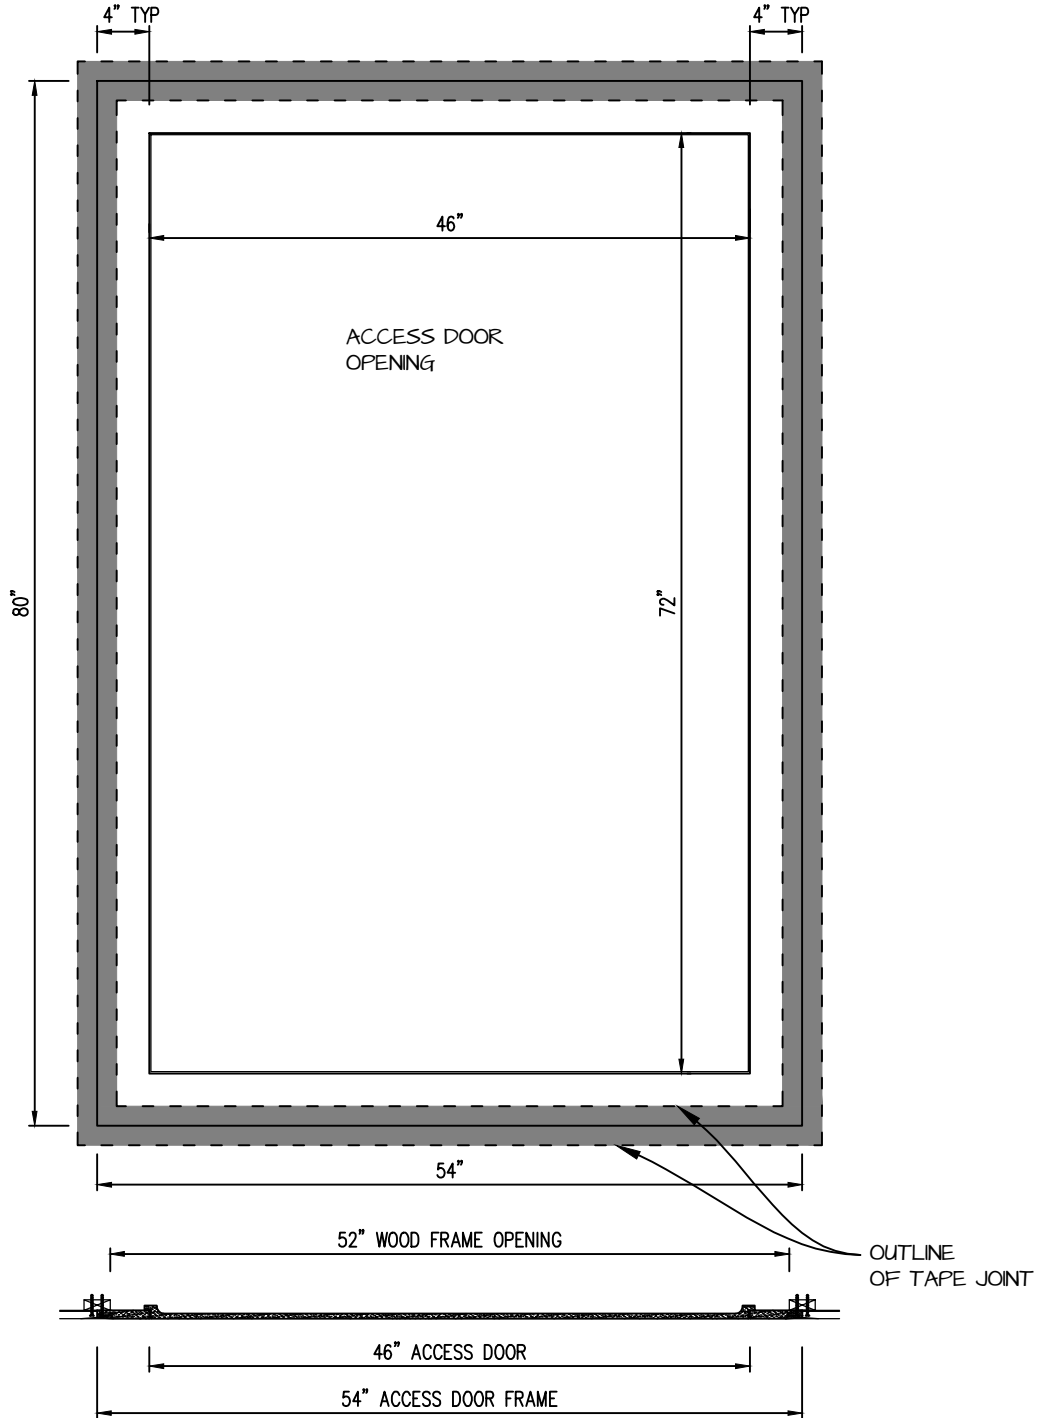

POP OUT SQUARE CORNER ACCESS PANEL 46"x72"
GFRG-SQ-584672

CASTLE ACCESS PANELS & FORMS INC.
 173 Adesso Drive, Unit 2, Concord ON L4K 3C3
 Phone (905)738-8089 Fax (905)760-9234
 inquiries@castleaccesspanels.com
www.CastleAccessPanels.com