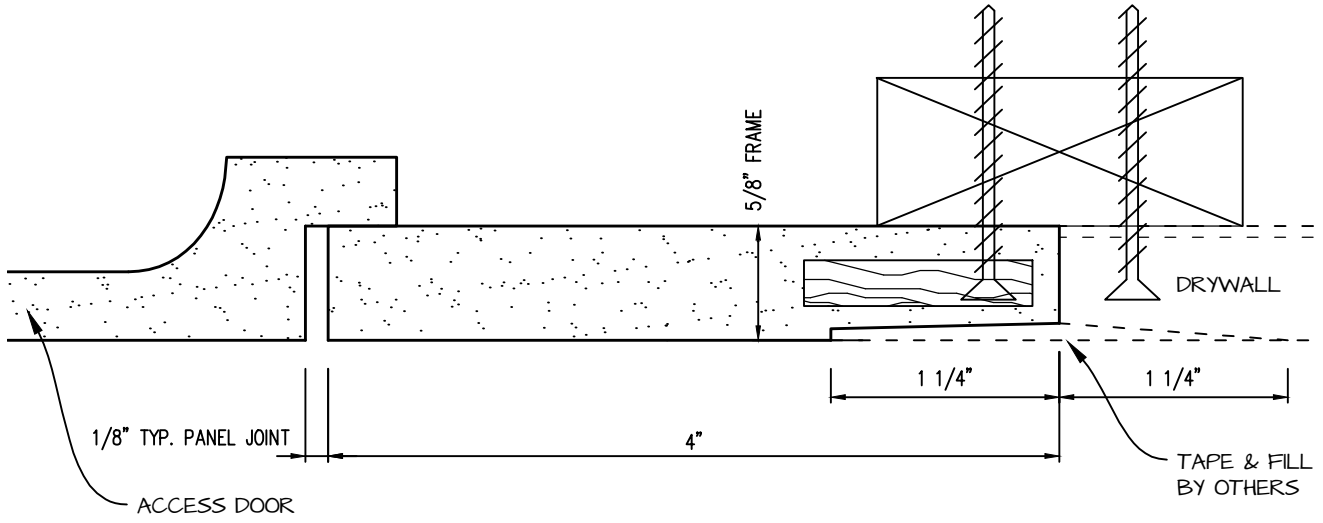

POP-OUT GFRG ACCESS PANEL SECTION

CASTLE ACCESS PANELS & FORMS INC. 173 Adesso Drive, Unit 2, Concord ON L4K 3C3 Phone (905)738-8089 Fax (905)760-9234 inquiries@castleaccesspanels.com www.CastleAccessPanels.com	DESIGNED: Q.P	
	DATE:	
	APPROVED: J.R	
CUSTOMER:	PROJECT:	QTY:
TITLE:	DWG NO:	SHEET OF