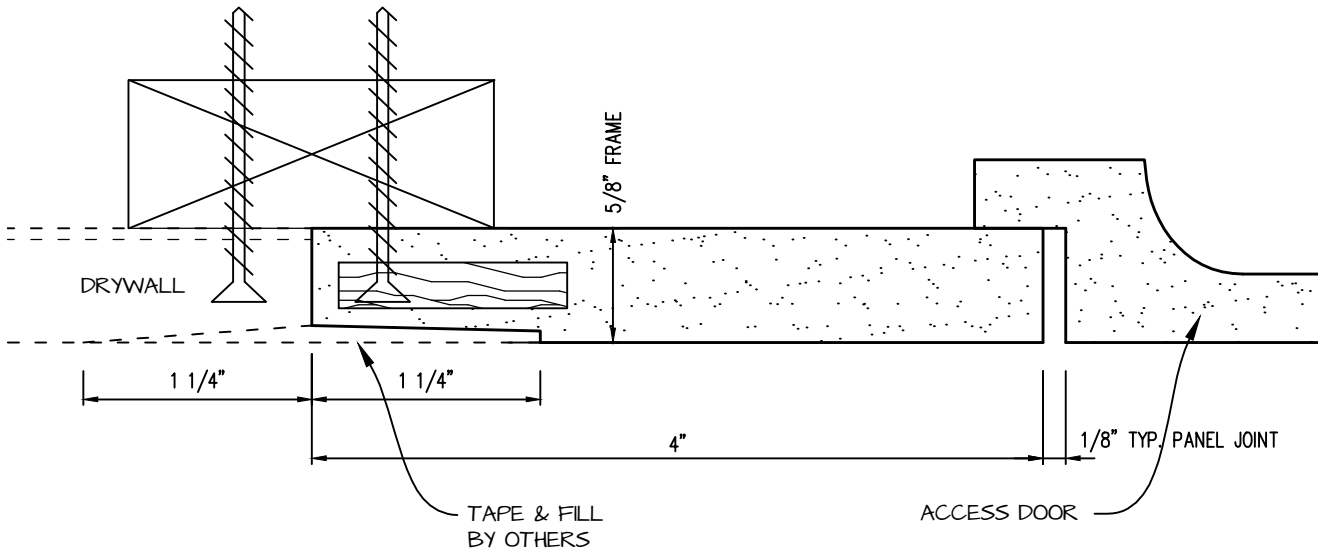

POP-OUT GFRG ACCESS PANEL SECTION

CASTLE ACCESS PANELS & FORMS INC. 173 Adesso Drive, Unit 2, Concord ON L4K 3C3 Phone (905)738-8089 Fax (905)760-9234 inquiries@castleaccesspanels.com www.CastleAccessPanels.com	DESIGNED: Q.P	
	DATE:	
	APPROVED: J.R	
CUSTOMER:	PROJECT:	QTY:
TITLE:	DWG NO:	SHEET OF