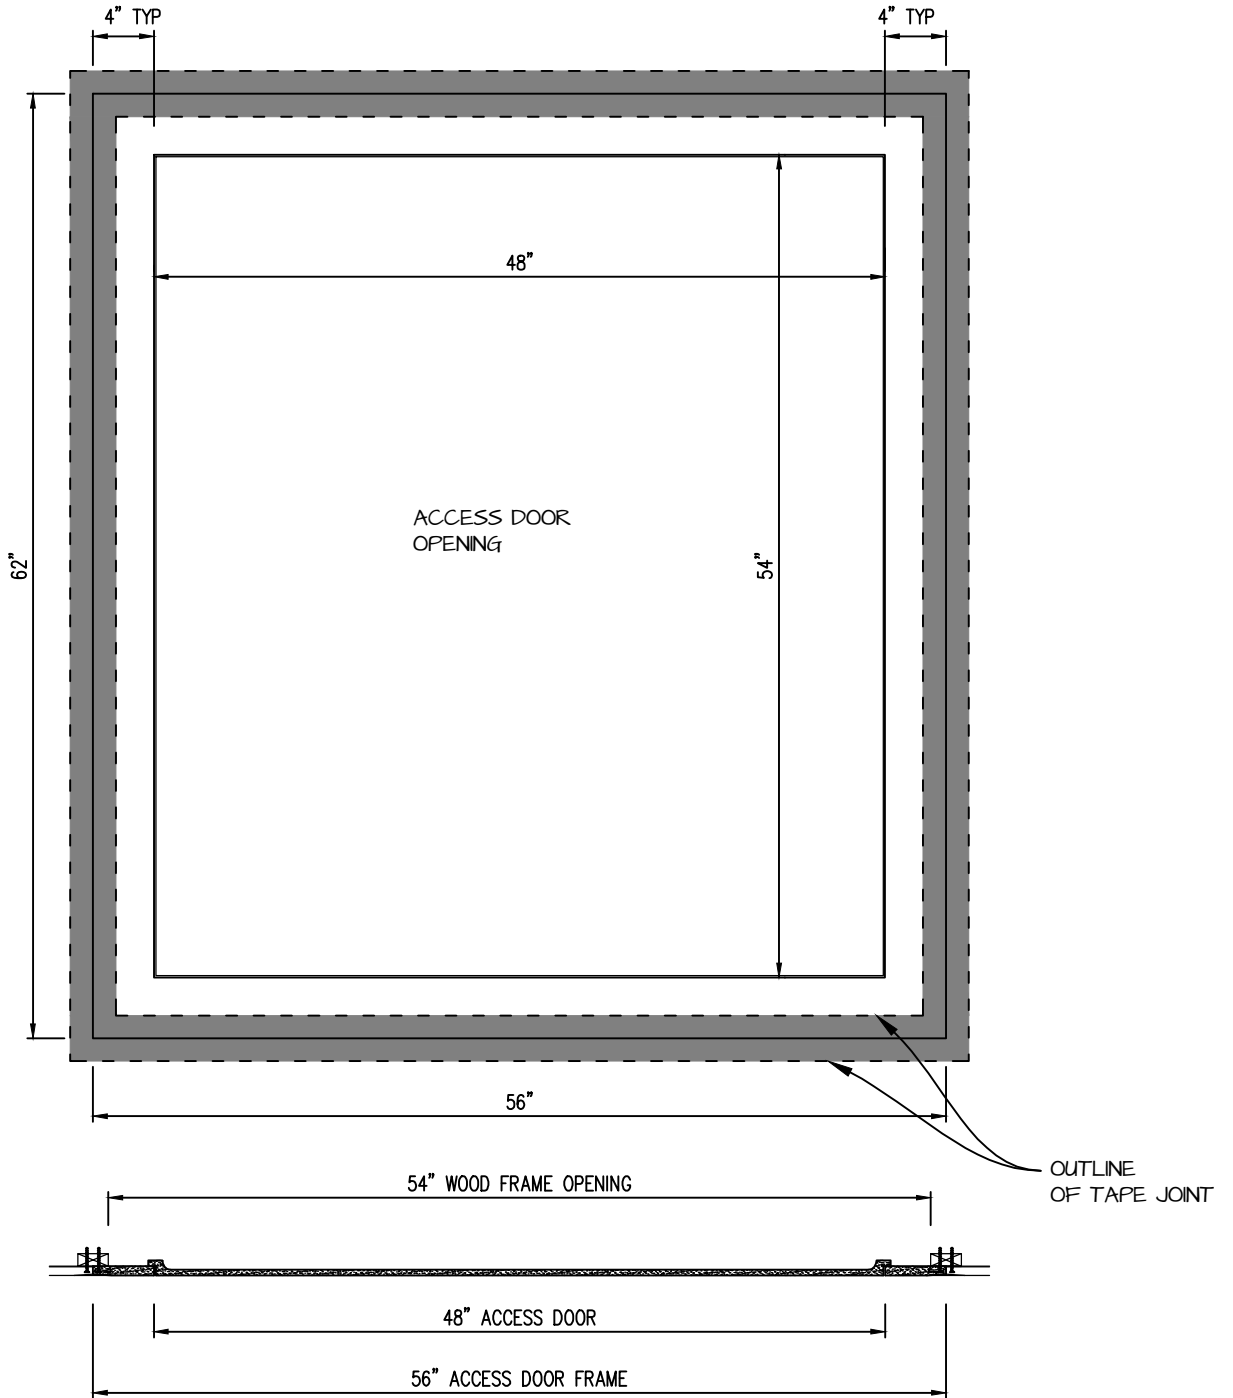

POP OUT SQUARE CORNER ACCESS PANEL 48"x54"
GFRG-SQ-584854

 <p>CASTLE Access Panels & Forms Inc.</p>	<p>CASTLE ACCESS PANELS & FORMS INC. 173 Adesso Drive, Unit 2, Concord ON L4K 3C3 Phone (905)738-8089 Fax (905)760-9234 inquiries@castleaccesspanels.com www.CastleAccessPanels.com</p>	DESIGNED: Q.P
		DATE:
		APPROVED: J.R
CUSTOMER:	PROJECT:	QTY:
TITLE:	DWG NO:	SHEET OF