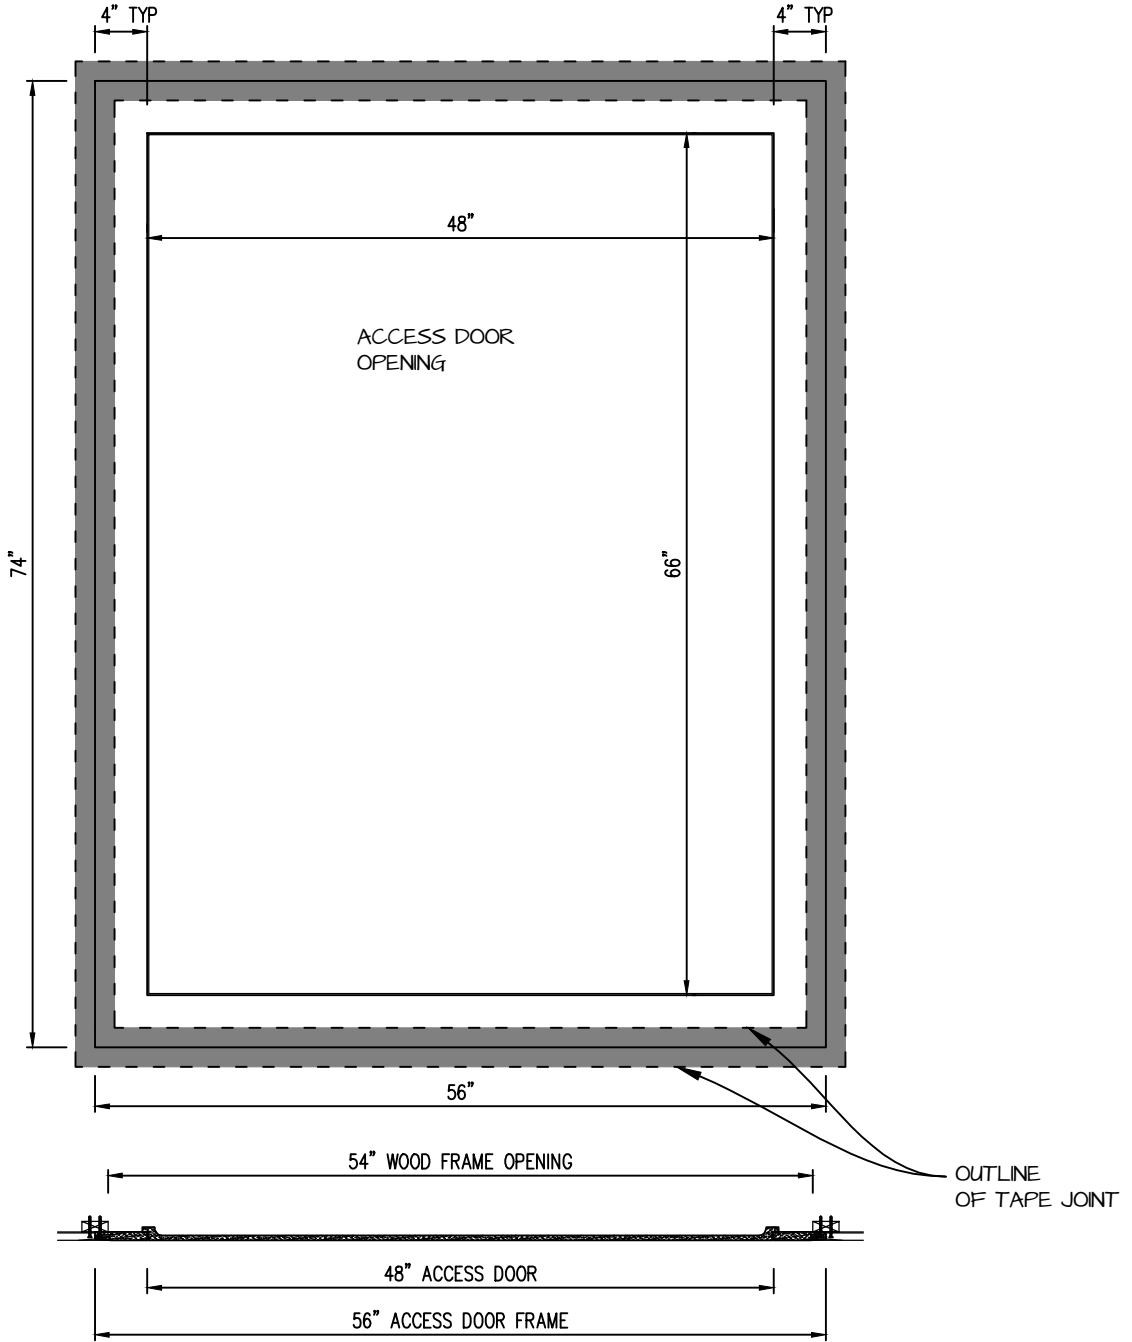

POP OUT SQUARE CORNER ACCESS PANEL 48"x66"
GFRG-SQ-584866

 <p>CASTLE ACCESS PANELS & FORMS INC. 173 Adesso Drive, Unit 2, Concord ON L4K 3C3 Phone (905)738-8089 Fax (905)760-9234 inquiries@castleaccesspanels.com www.CastleAccessPanels.com</p>	DESIGNED: Q.P	
	DATE:	
	APPROVED: J.R	
CUSTOMER:	PROJECT:	QTY:
TITLE:	DWG NO:	SHEET OF