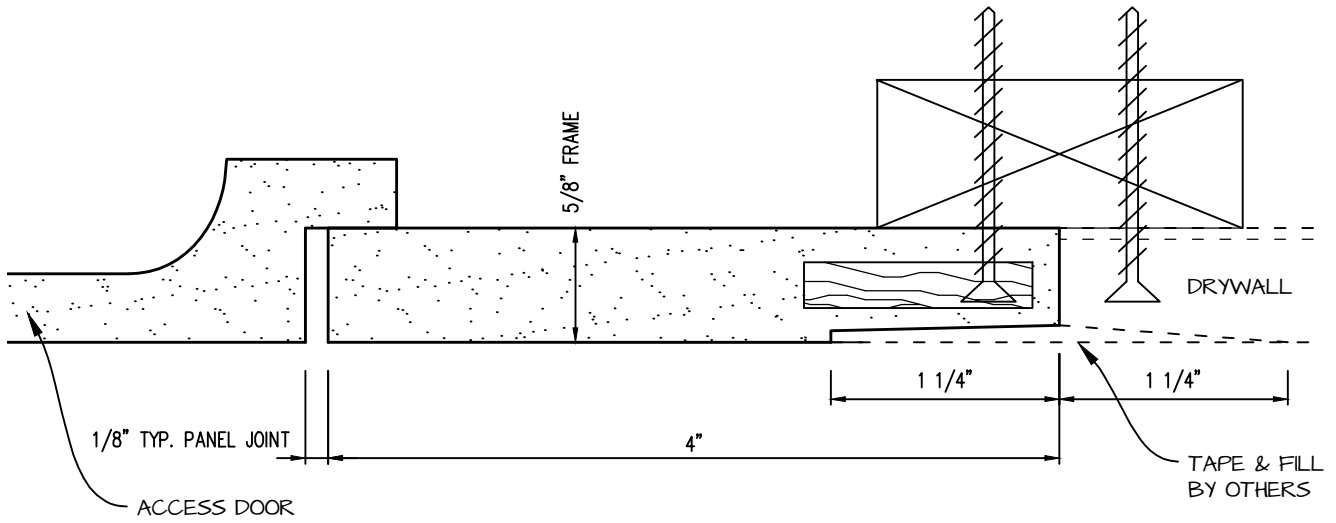

POP-OUT GFRG ACCESS PANEL SECTION

CASTLE ACCESS PANELS & FORMS INC. 173 Adesso Drive, Unit 2, Concord ON L4K 3C3 Phone (905)738-8089 Fax (905)760-9234 inquiries@castleaccesspanels.com www.CastleAccessPanels.com	DESIGNED: Q.P	
	DATE:	
	APPROVED: J.R	
CUSTOMER:	PROJECT:	QTY:
TITLE:	DWG NO:	SHEET OF