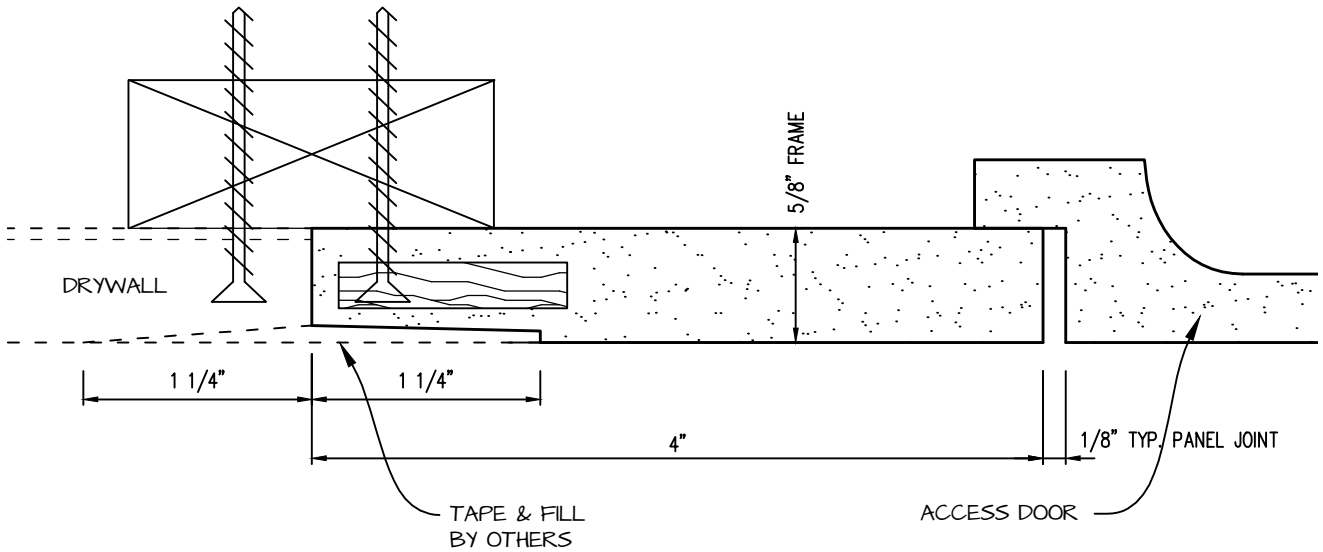

POP-OUT GFRG ACCESS PANEL SECTION

CASTLE ACCESS PANELS & FORMS INC. 173 Adesso Drive, Unit 2, Concord ON L4K 3C3 Phone (905)738-8089 Fax (905)760-9234 inquiries@castleaccesspanels.com www.CastleAccessPanels.com	DESIGNED: Q.P	
	DATE:	
	APPROVED: J.R	
CUSTOMER:	PROJECT:	QTY:
TITLE:	DWG NO:	SHEET OF