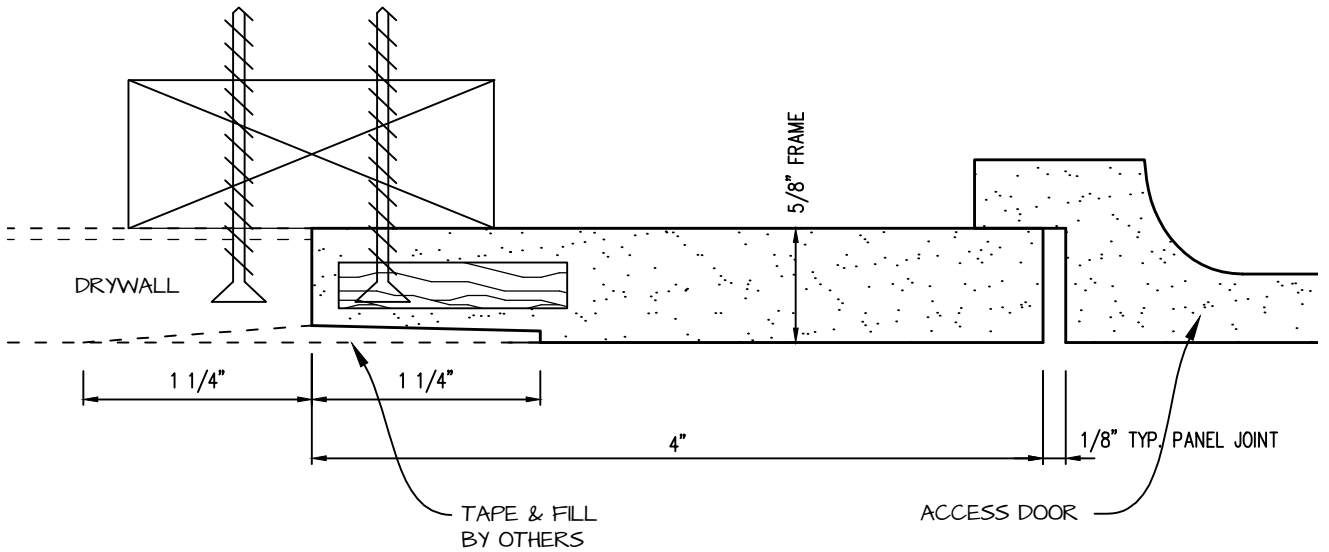

POP-OUT GFRG ACCESS PANEL SECTION

CASTLE ACCESS PANELS & FORMS INC. 173 Adesso Drive, Unit 2, Concord ON L4K 3C3 Phone (905)738-8089 Fax (905)760-9234 inquiries@castleaccesspanels.com www.CastleAccessPanels.com	DESIGNED: Q.P	
	DATE:	
	APPROVED: J.R	
CUSTOMER:	PROJECT:	QTY:
TITLE:	DWG NO:	SHEET OF