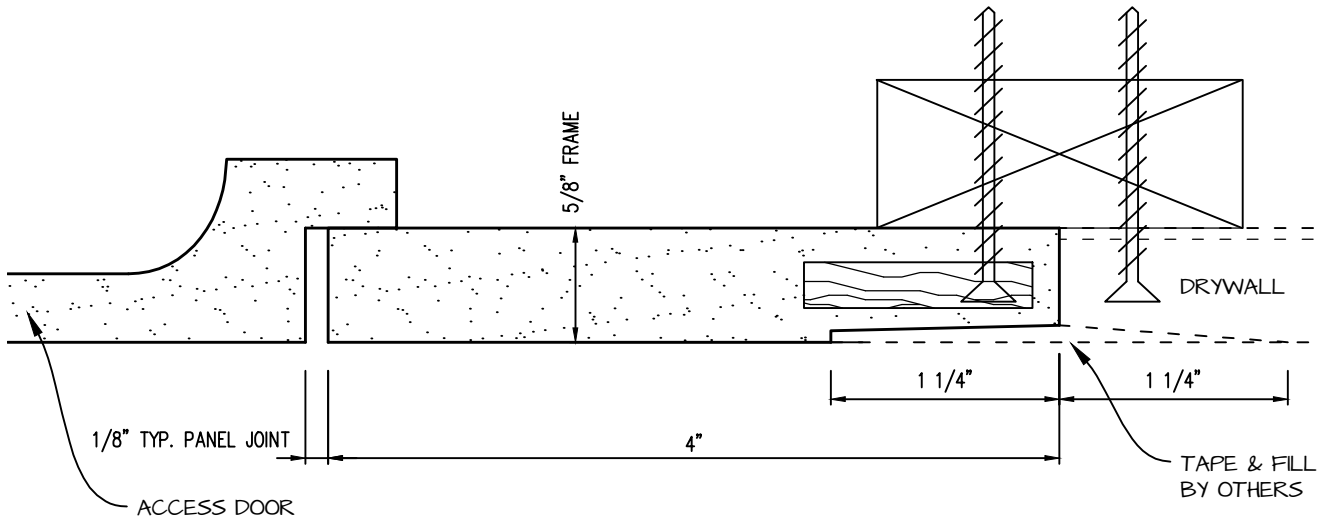

POP-OUT GFRG ACCESS PANEL SECTION

CASTLE ACCESS PANELS & FORMS INC. 173 Adesso Drive, Unit 2, Concord ON L4K 3C3 Phone (905)738-8089 Fax (905)760-9234 inquiries@castleaccesspanels.com www.CastleAccessPanels.com	DESIGNED: Q.P	
	DATE:	
	APPROVED: J.R	
CUSTOMER:	PROJECT:	QTY:
TITLE:	DWG NO:	SHEET OF