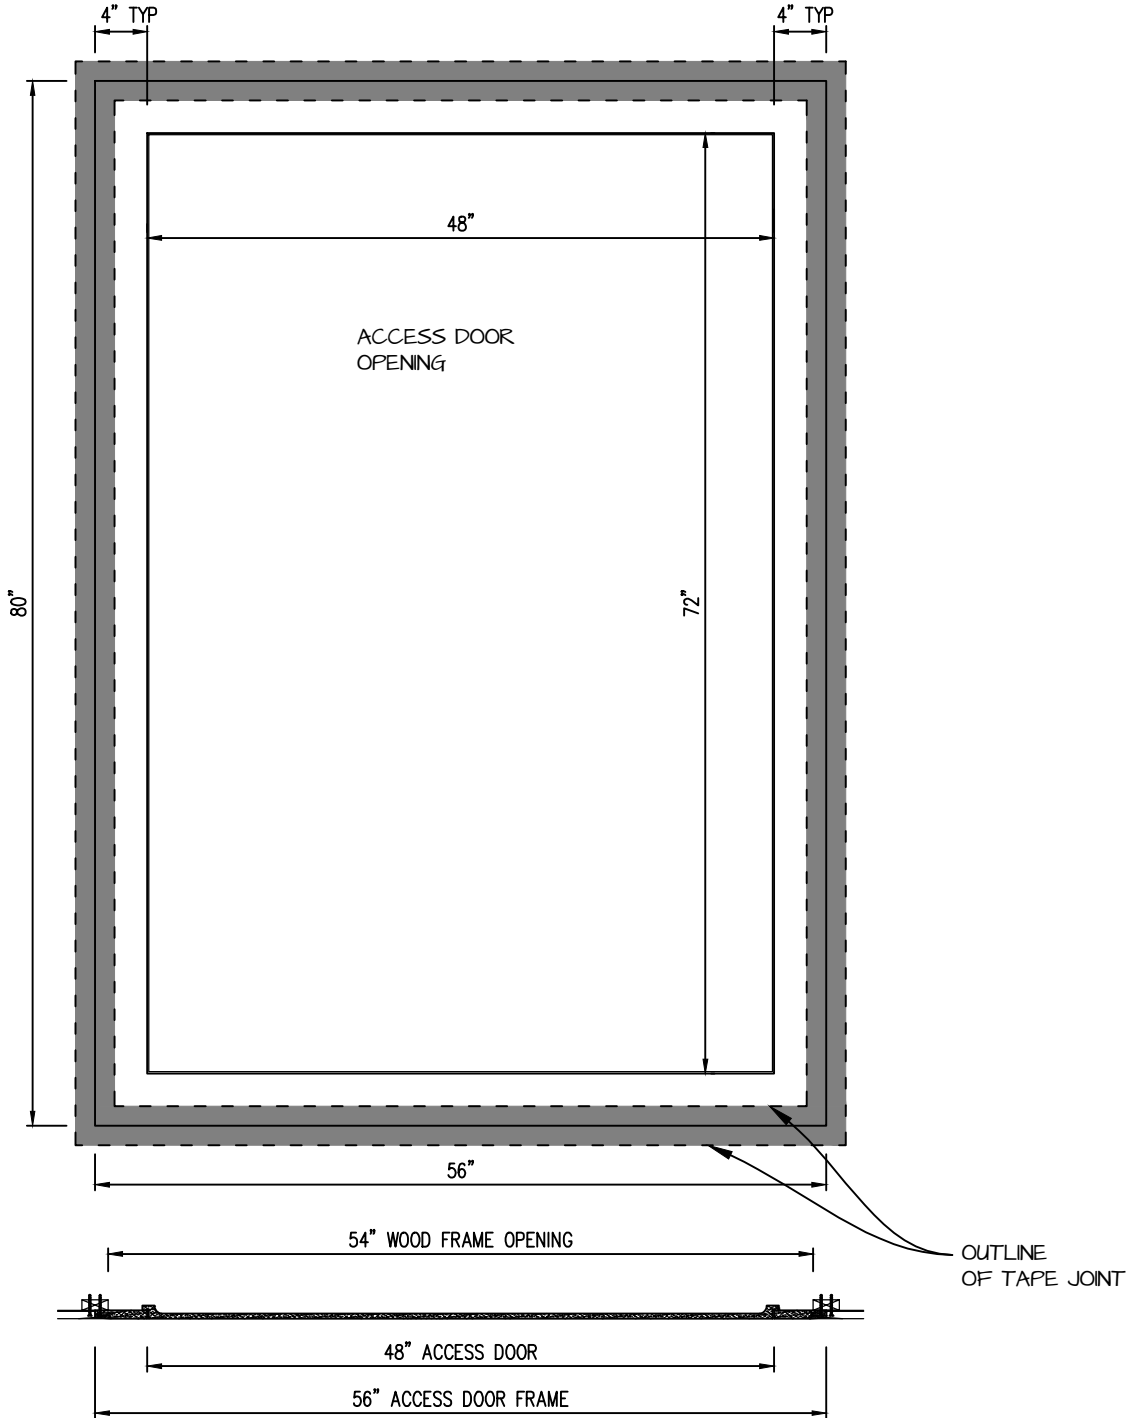

POP OUT SQUARE CORNER ACCESS PANEL 48"x72"
GFRG-SQ-584872

 <p>CASTLE ACCESS PANELS & FORMS INC. 173 Adesso Drive, Unit 2, Concord ON L4K 3C3 Phone (905)738-8089 Fax (905)760-9234 inquiries@castleaccesspanels.com www.CastleAccessPanels.com</p>	DESIGNED: Q.P	
	DATE:	
	APPROVED: J.R	
CUSTOMER:	PROJECT:	QTY:
TITLE:	DWG NO:	SHEET OF