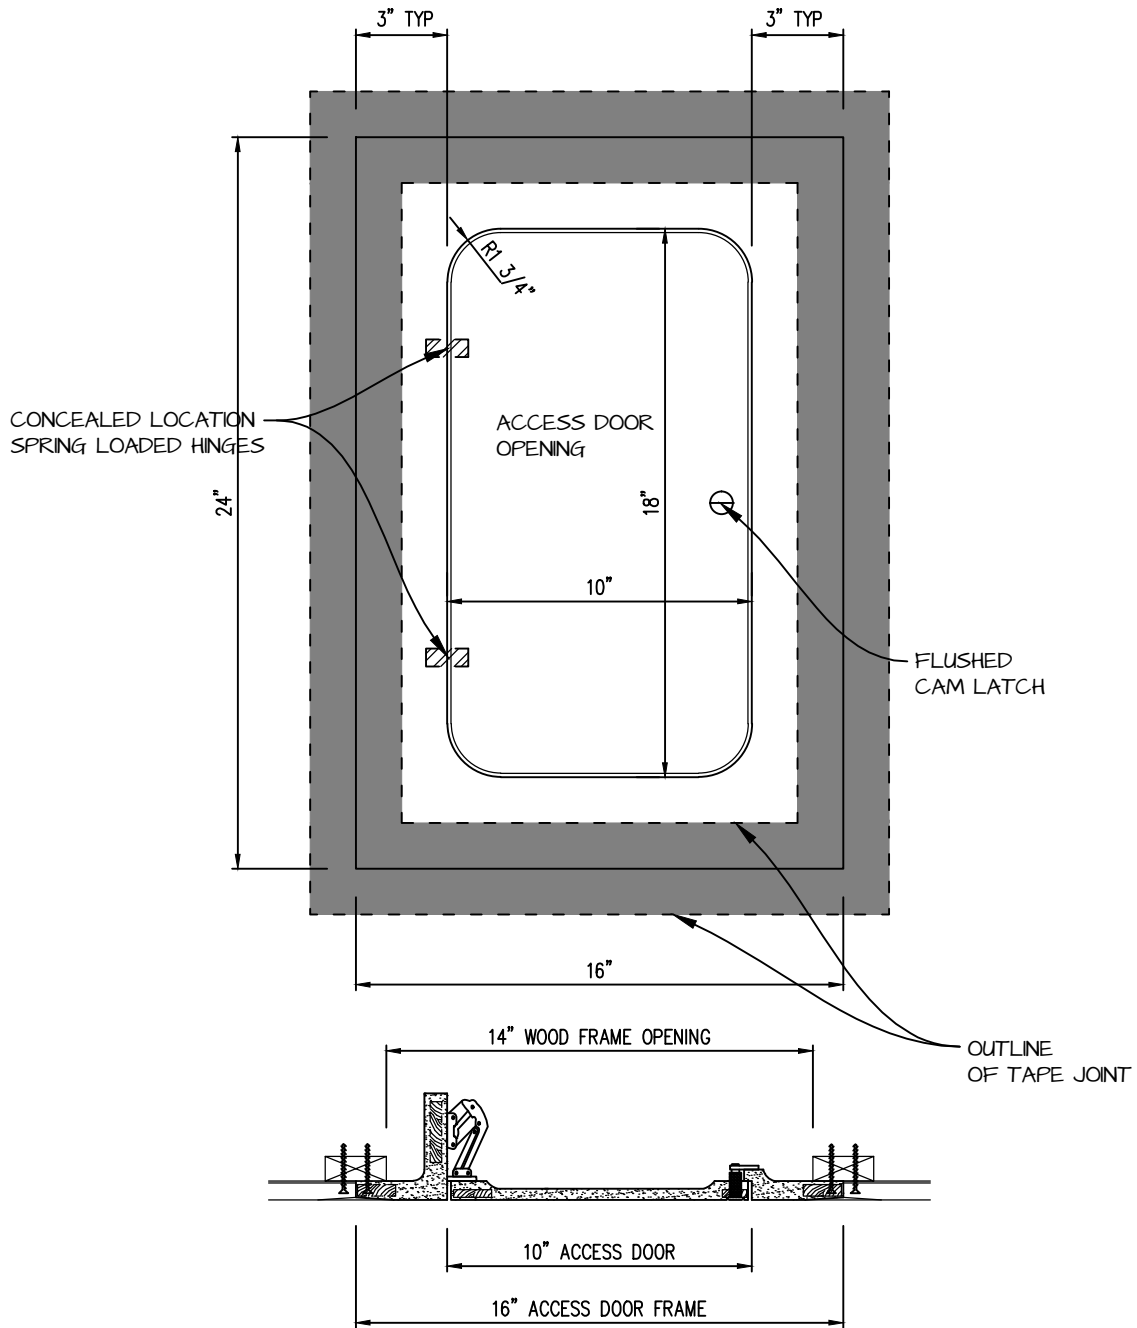

HINGED RADIUS CORNER ACCESS PANEL 10"x18"

GFRG-HG-RC-581018

CASTLE ACCESS PANELS & FORMS INC.
 173 Adesso Drive, Unit 2, Concord ON L4K 3C3
 Phone (905)738-8089 Fax (905)760-9234
 inquiries@castleaccesspanels.com
www.CastleAccessPanels.com