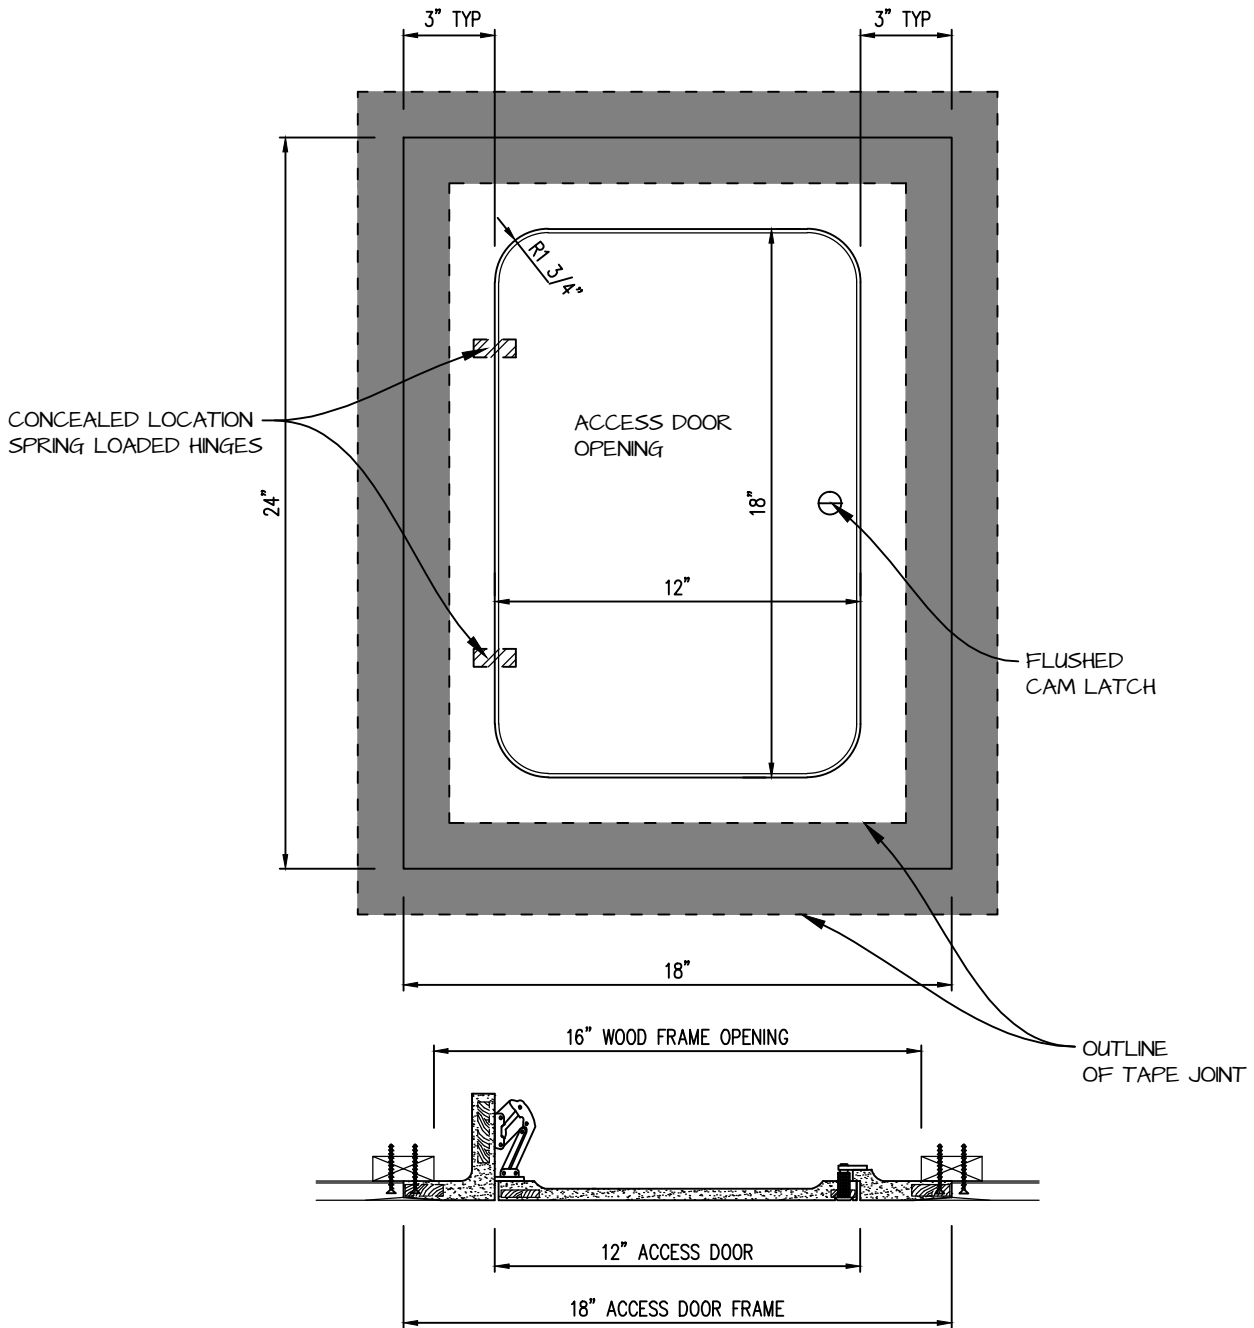

HINGED RADIUS CORNER ACCESS PANEL 12"x18"

GFRG-HG-RC-581218

 <p>CASTLE Access Panels & Forms Inc.</p>	<p>CASTLE ACCESS PANELS & FORMS INC. 173 Adesso Drive, Unit 2, Concord ON L4K 3C3 Phone (905)738-8089 Fax (905)760-9234 inquiries@castleaccesspanels.com www.CastleAccessPanels.com</p>	DESIGNED: Q.P. DATE:
		APPROVED: J.R.
CUSTOMER:	PROJECT:	QTY:
TITLE:	DWG NO:	SHEET OF