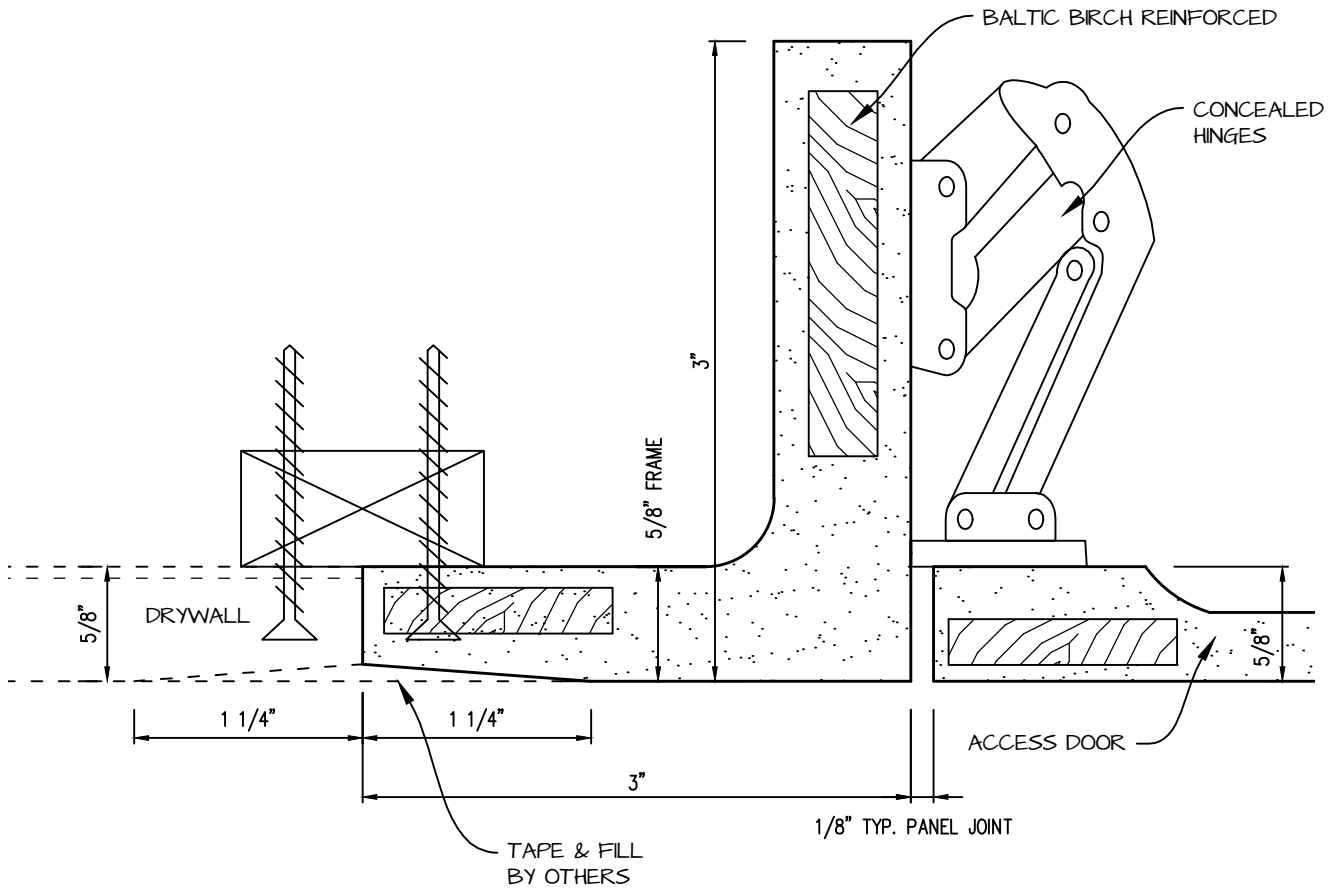

DESIGNED: Q.P
 DATE:

APPROVED: J.R

CUSTOMER:
 TITLE:

PROJECT:
 DWG NO:

QTY:
 SHEET OF

HINGED GFRG ACCESS PANEL SECTION

 <p>CASTLE Access Panels & Forms Inc.</p>	<p>CASTLE ACCESS PANELS & FORMS INC. 173 Adesso Drive, Unit 2, Concord ON L4K 3C3 Phone (905)738-8089 Fax (905)760-9234 inquiries@castleaccesspanels.com www.CastleAccessPanels.com</p>	DESIGNED: Q.P. DATE:
	APPROVED: J.R.	
CUSTOMER:	PROJECT:	QTY:
TITLE:	DWG NO:	SHEET OF