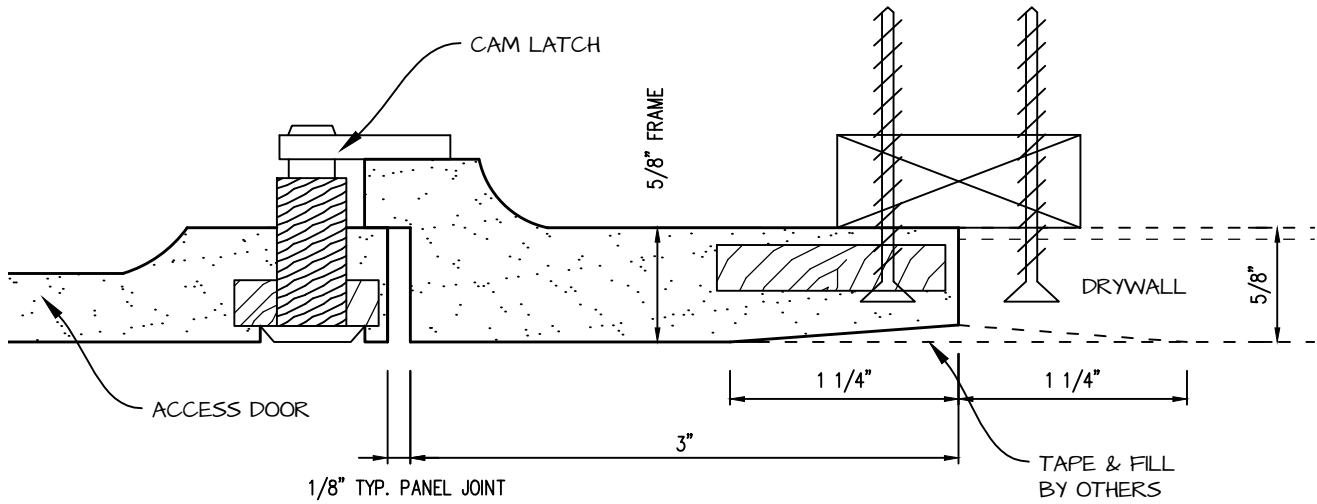

DESIGNED: Q.P
 DATE:

APPROVED: J.R

CUSTOMER:
 TITLE:

PROJECT:
 DWG NO:

QTY:
 SHEET OF

HINGED GFRG ACCESS PANEL SECTION

 <p>CASTLE Access Panels & Forms Inc.</p>	<p>CASTLE ACCESS PANELS & FORMS INC. 173 Adesso Drive, Unit 2, Concord ON L4K 3C3 Phone (905)738-8089 Fax (905)760-9234 inquiries@castleaccesspanels.com www.CastleAccessPanels.com</p>	DESIGNED: Q.P. DATE:
	APPROVED: J.R.	
CUSTOMER:	PROJECT:	QTY:
TITLE:	DWG NO:	SHEET OF