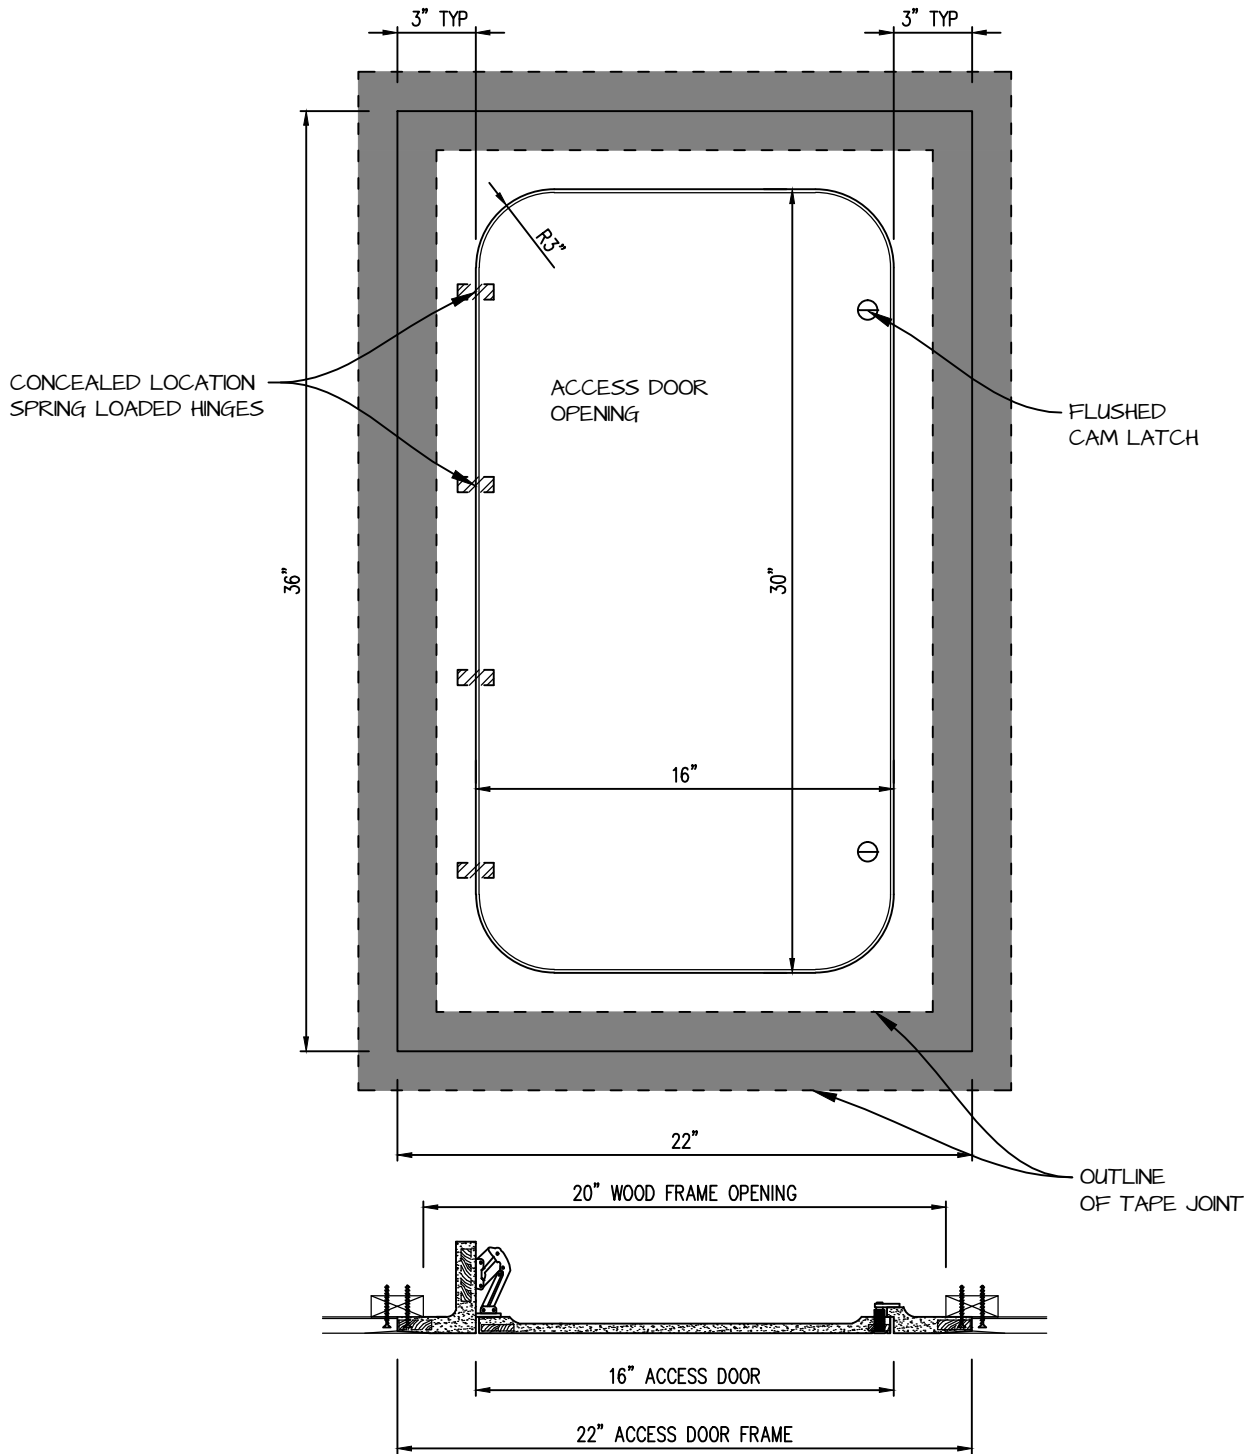

HINGED RADIUS CORNER ACCESS PANEL 16"x30"
GFRG-HG-RC-581630

CASTLE ACCESS PANELS & FORMS INC.
 173 Adesso Drive, Unit 2, Concord ON L4K 3C3
 Phone (905)738-8089 Fax (905)760-9234
 inquiries@castleaccesspanels.com
www.CastleAccessPanels.com