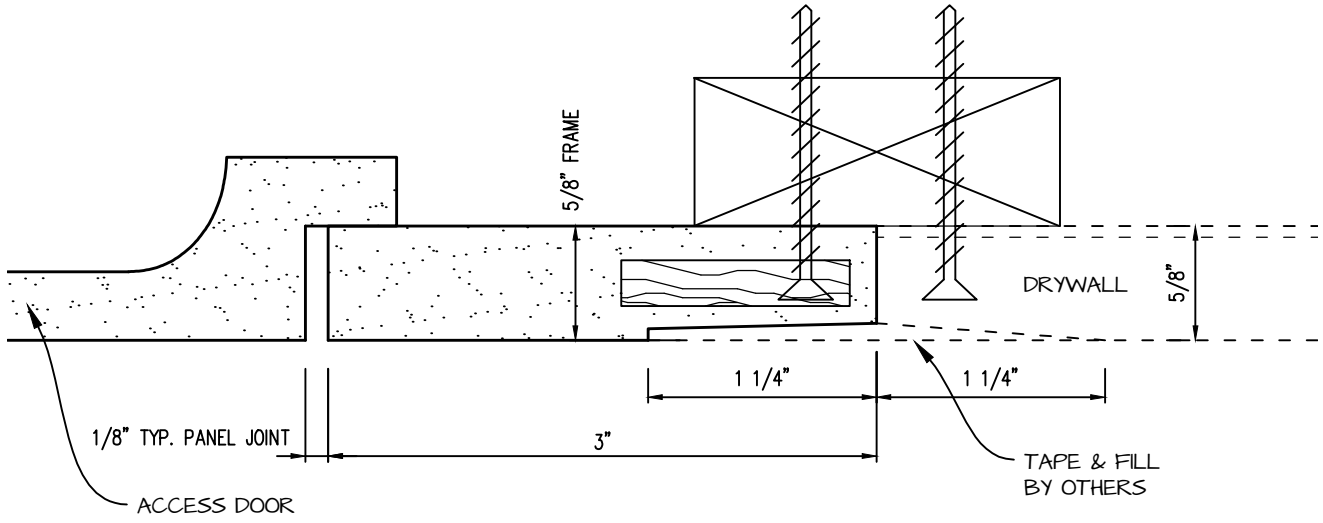

POP-OUT GFRG ACCESS PANEL SECTION

CASTLE ACCESS PANELS & FORMS INC. 173 Adesso Drive, Unit 2, Concord ON L4K 3C3 Phone (905)738-8089 Fax (905)760-9234 inquiries@castleaccesspanels.com www.CastleAccessPanels.com	DESIGNED: Q.P	
	DATE:	
	APPROVED: J.R	
CUSTOMER:	PROJECT:	QTY:
TITLE:	DWG NO:	SHEET OF