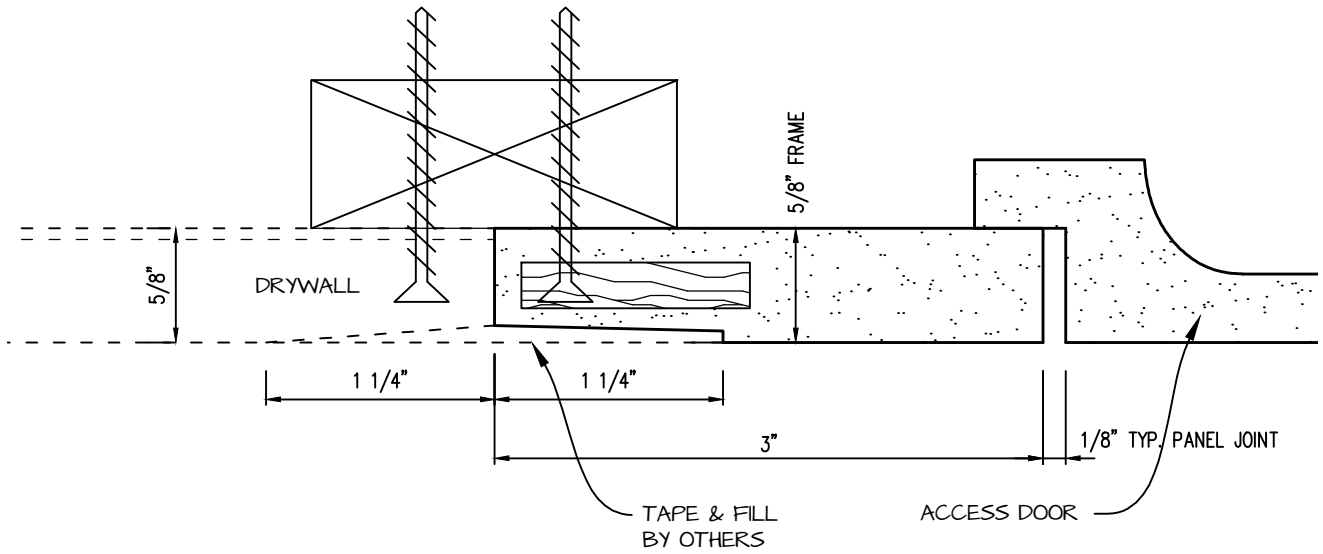

POP-OUT GFRG ACCESS PANEL SECTION

CASTLE ACCESS PANELS & FORMS INC. 173 Adesso Drive, Unit 2, Concord ON L4K 3C3 Phone (905)738-8089 Fax (905)760-9234 inquiries@castleaccesspanels.com www.CastleAccessPanels.com	DESIGNED: Q.P	
	DATE:	
	APPROVED: J.R	
CUSTOMER:	PROJECT:	QTY:
TITLE:	DWG NO:	SHEET OF