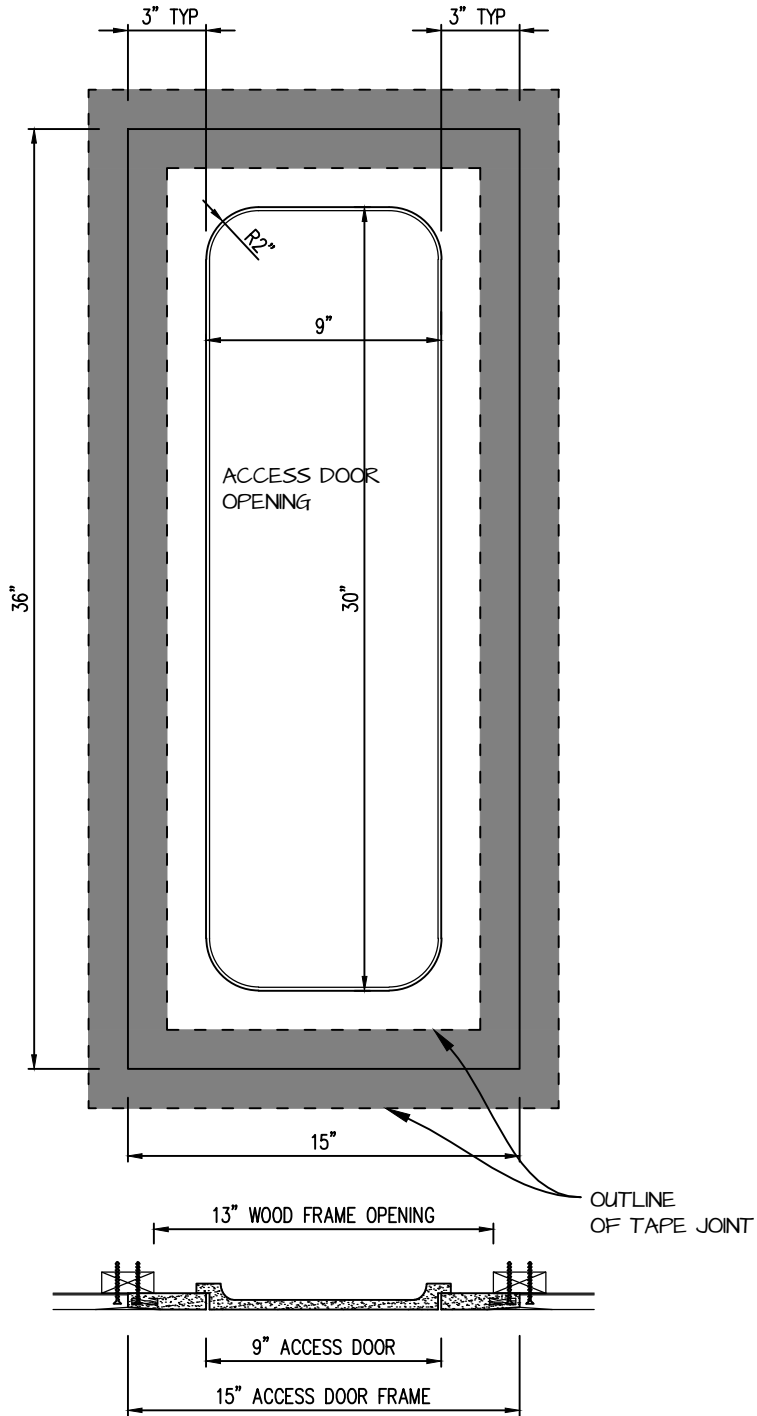

POP OUT RADIUS CORNER ACCESS PANEL 9"x30"
GFRG-RC-580930

 <p>CASTLE ACCESS PANELS & FORMS INC. 173 Adesso Drive, Unit 2, Concord ON L4K 3C3 Phone (905)738-8089 Fax (905)760-9234 inquiries@castleaccesspanels.com www.CastleAccessPanels.com</p>	DESIGNED: Q.P	
	DATE:	
	APPROVED: J.R	
CUSTOMER:	PROJECT:	QTY:
TITLE:	DWG NO:	SHEET OF