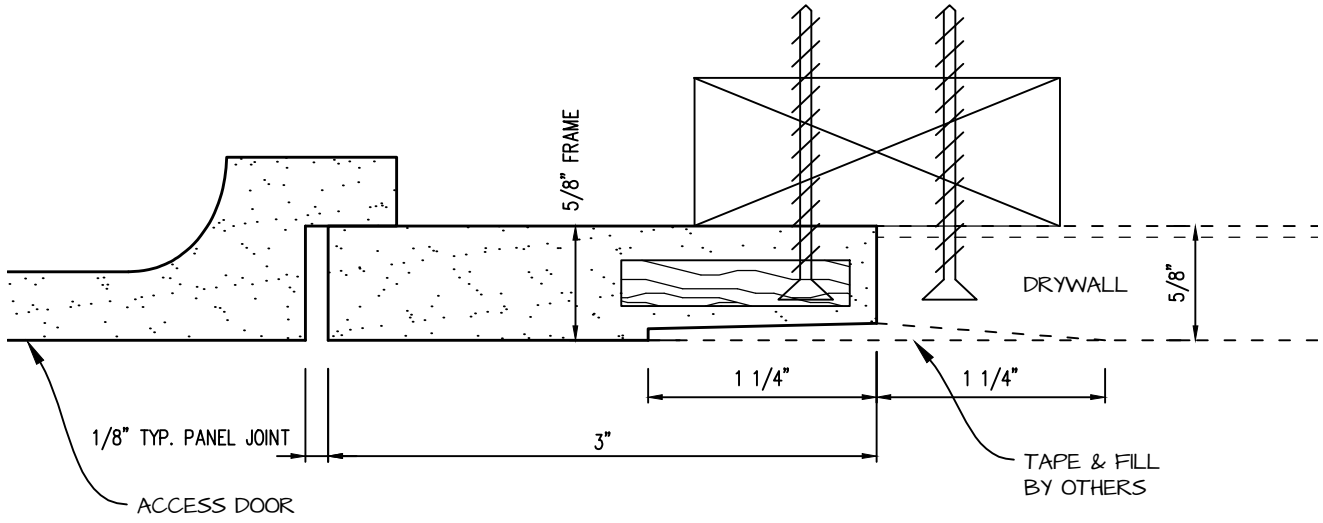

DWG NO:

SHEET OF

POP-OUT GFRG ACCESS PANEL SECTION

 <p>CASTLE ACCESS PANELS & FORMS INC. 173 Adesso Drive, Unit 2, Concord ON L4K 3C3 Phone (905)738-8089 Fax (905)760-9234 inquiries@castleaccesspanels.com www.CastleAccessPanels.com</p>	DESIGNED: Q.P	
	DATE:	
	APPROVED: J.R	
CUSTOMER:	PROJECT:	QTY:
TITLE:	DWG NO:	SHEET OF