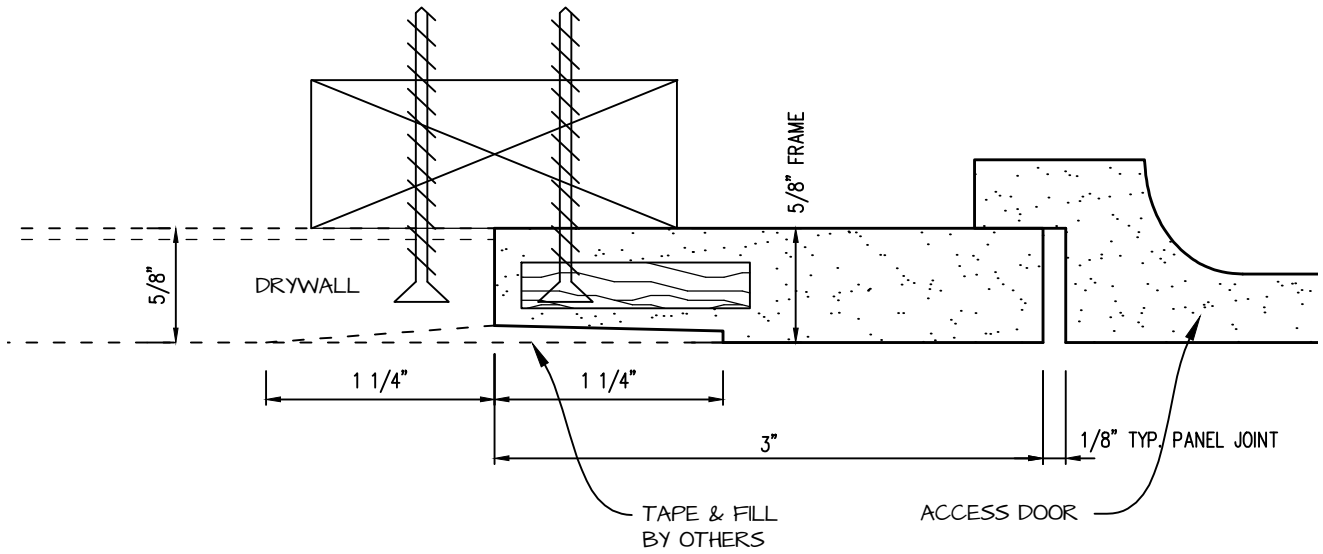

DWG NO:

SHEET OF

POP-OUT GFRG ACCESS PANEL SECTION

 <p>CASTLE ACCESS PANELS & FORMS INC. 173 Adesso Drive, Unit 2, Concord ON L4K 3C3 Phone (905)738-8089 Fax (905)760-9234 inquiries@castleaccesspanels.com www.CastleAccessPanels.com</p>	DESIGNED: Q.P	
	DATE:	
	APPROVED: J.R	
CUSTOMER:	PROJECT:	QTY:
TITLE:	DWG NO:	SHEET OF