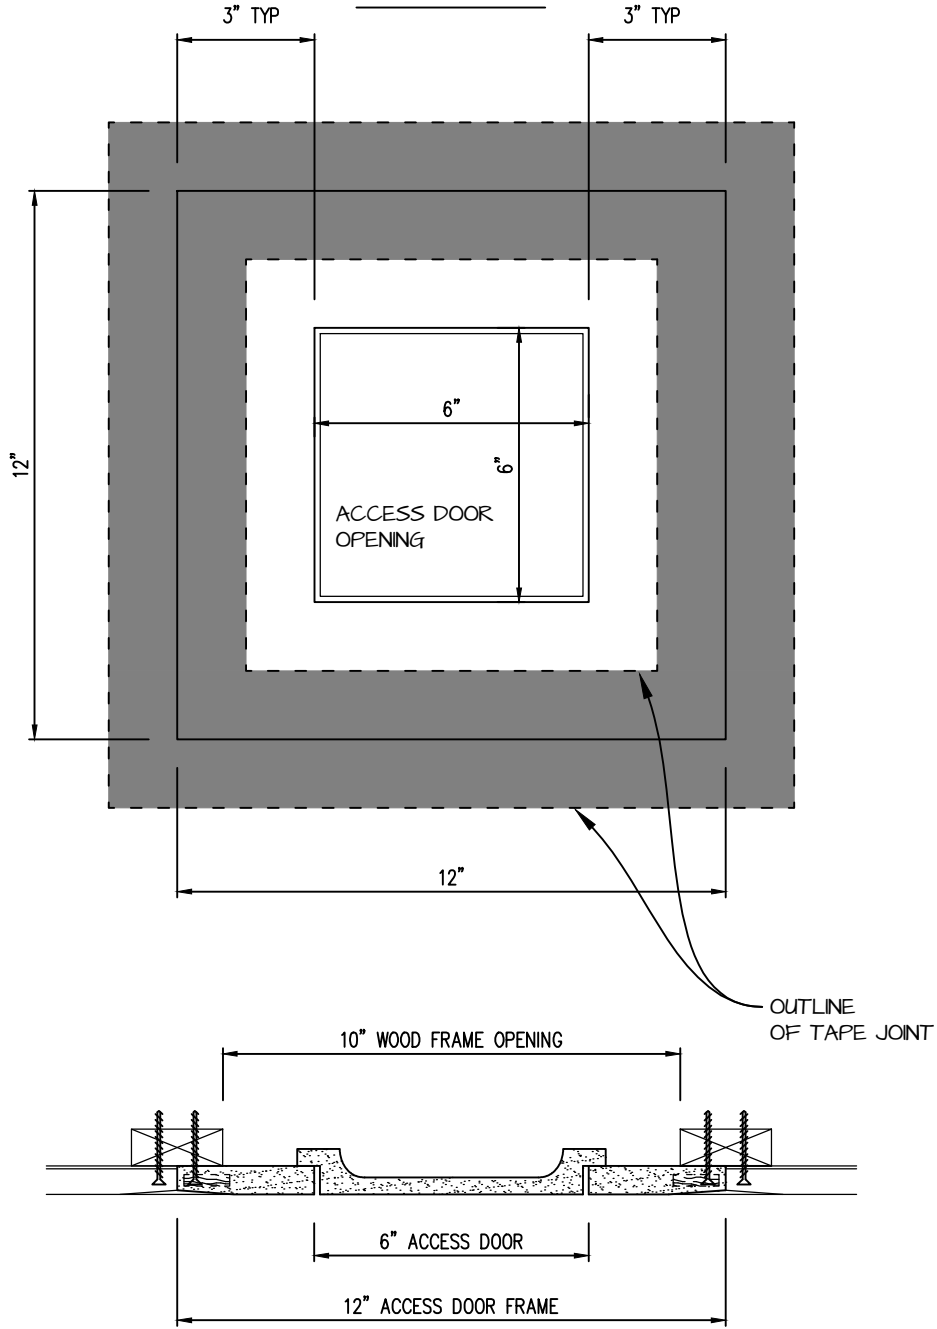

POP OUT SQUARE CORNER ACCESS PANEL 6"x6"
GFRG-SQ-580006

TOP VIEW

CASTLE ACCESS PANELS & FORMS INC.

173 Adesso Drive, Unit 2, Concord ON L4K 3C3

Phone (905)738-8089 Fax (905)760-9234

inquiries@castleaccesspanels.com