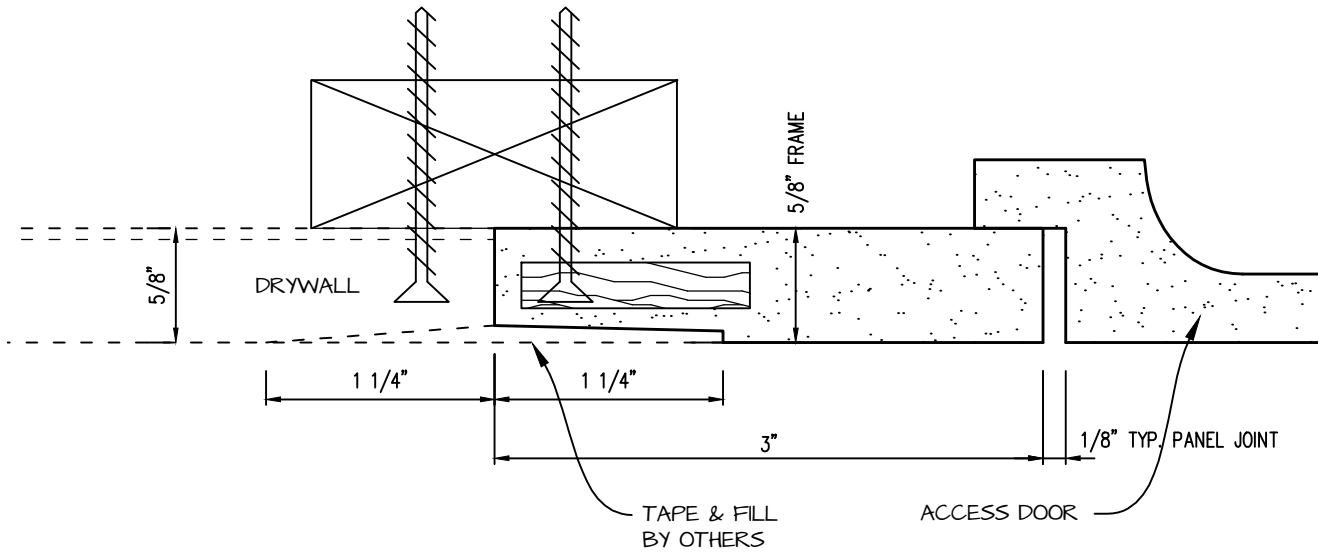

POP-OUT GFRG ACCESS PANEL SECTION

CASTLE ACCESS PANELS & FORMS INC. 173 Adesso Drive, Unit 2, Concord ON L4K 3C3 Phone (905)738-8089 Fax (905)760-9234 inquiries@castleaccesspanels.com www.CastleAccessPanels.com	DESIGNED: Q.P	
	DATE:	
	APPROVED: J.R	
CUSTOMER:	PROJECT:	QTY:
TITLE:	DWG NO:	SHEET OF