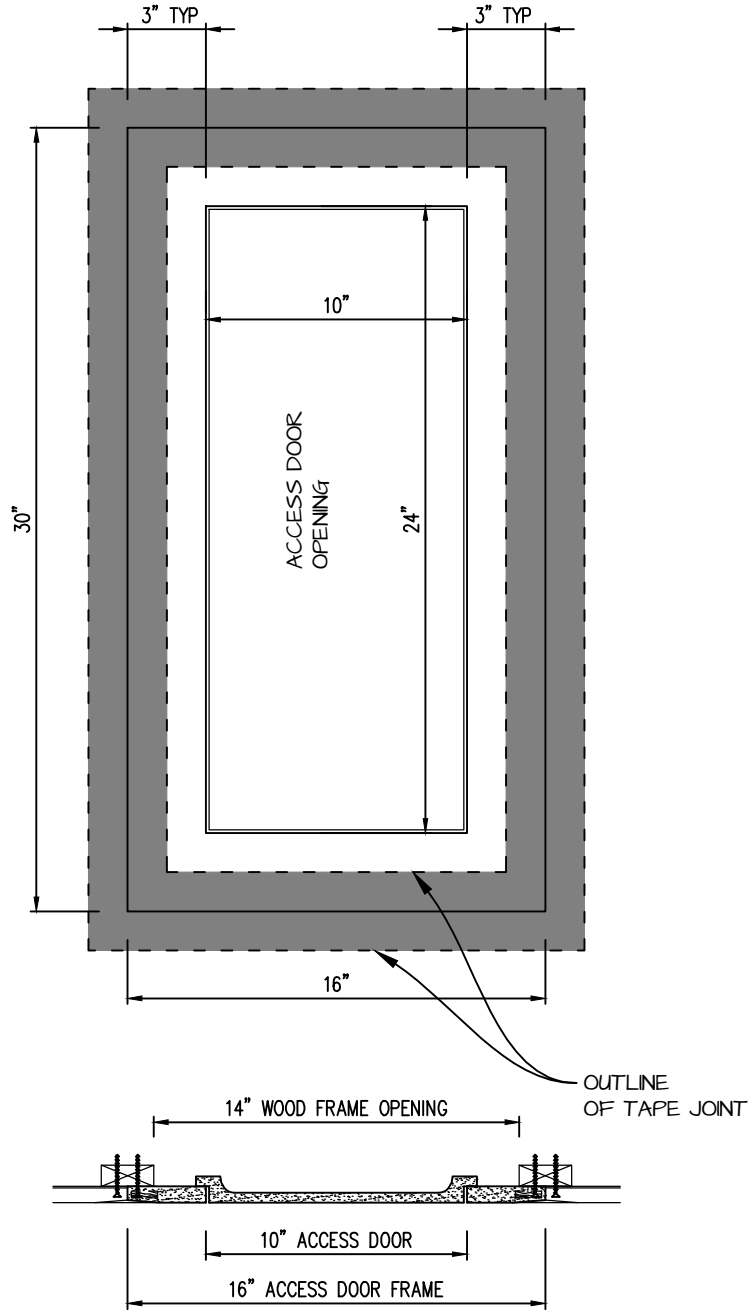

POP OUT SQUARE CORNER ACCESS PANEL 10"x24"
GFRG-SQ-581024

TOP VIEW

 <p>CASTLE ACCESS PANELS & FORMS INC. 173 Adesso Drive, Unit 2, Concord ON L4K 3C3 Phone (905)738-8089 Fax (905)760-9234 inquiries@castleaccesspanels.com www.CastleAccessPanels.com</p>	DESIGNED: Q.P	
	DATE:	
	APPROVED: J.R	
CUSTOMER:	PROJECT:	QTY:
TITLE:	DWG NO:	SHEET OF