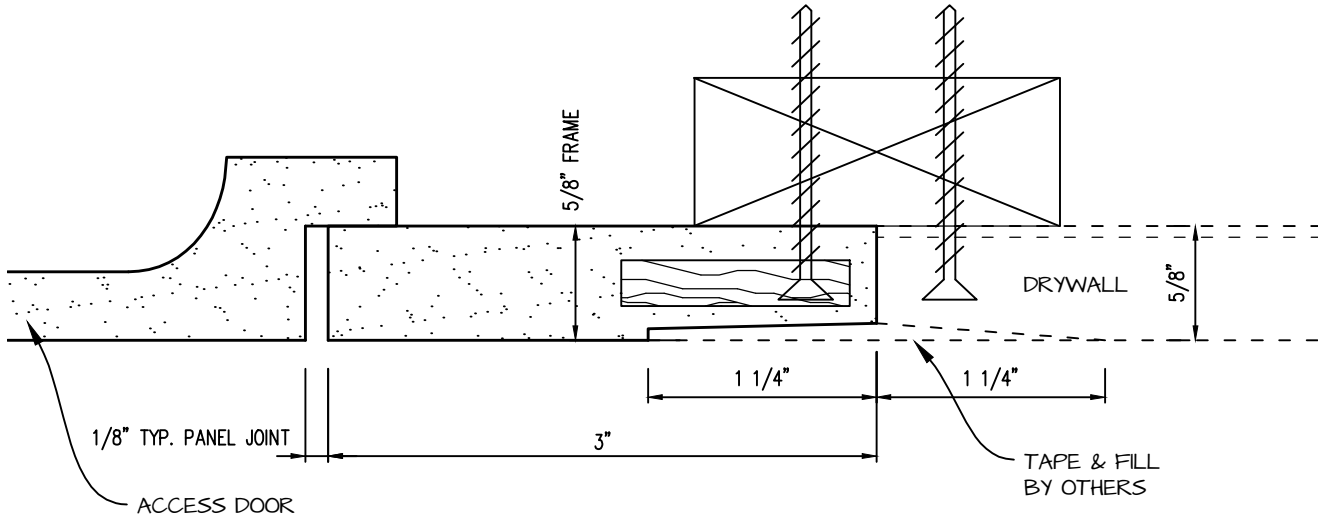

POP-OUT GFRG ACCESS PANEL SECTION

CASTLE ACCESS PANELS & FORMS INC. 173 Adesso Drive, Unit 2, Concord ON L4K 3C3 Phone (905)738-8089 Fax (905)760-9234 inquiries@castleaccesspanels.com www.CastleAccessPanels.com	DESIGNED: Q.P	
	DATE:	
	APPROVED: J.R	
CUSTOMER:	PROJECT:	QTY:
TITLE:	DWG NO:	SHEET OF